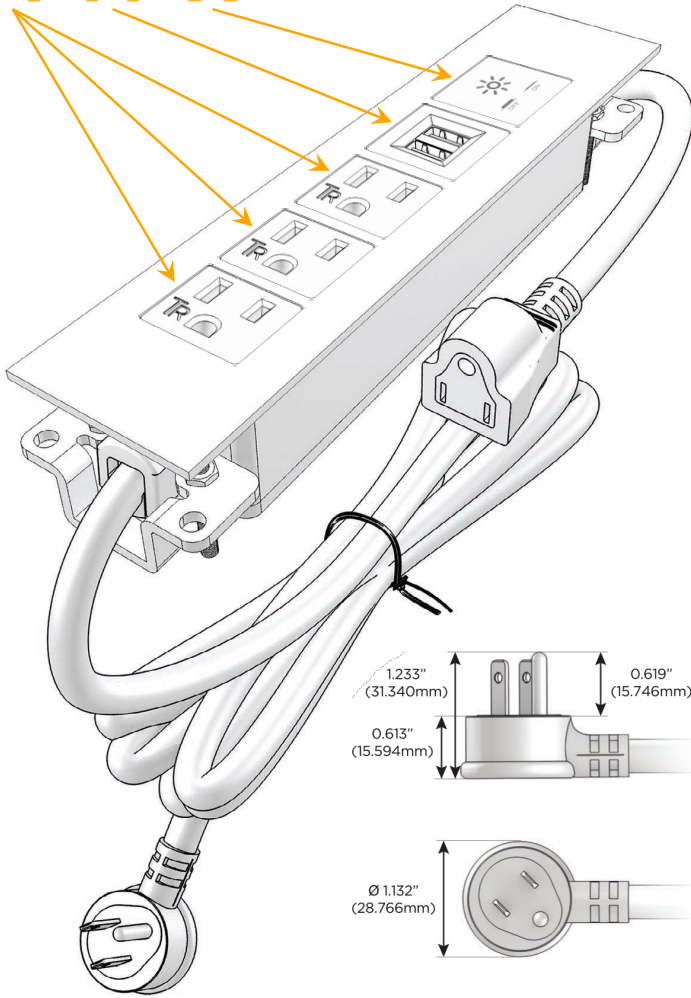

M-POWER-5T

AC POWER & DATA CONNECTIVITY SOLUTION

M-POWER-5T-AAAMX-S3ATP

Specs:

Modules/Ports:

- **A** Tamper Resistant AC Receptacle
- **M** Double USB-A (Fast Charging Ports - 18W)
- **X** Switched AC

A M X