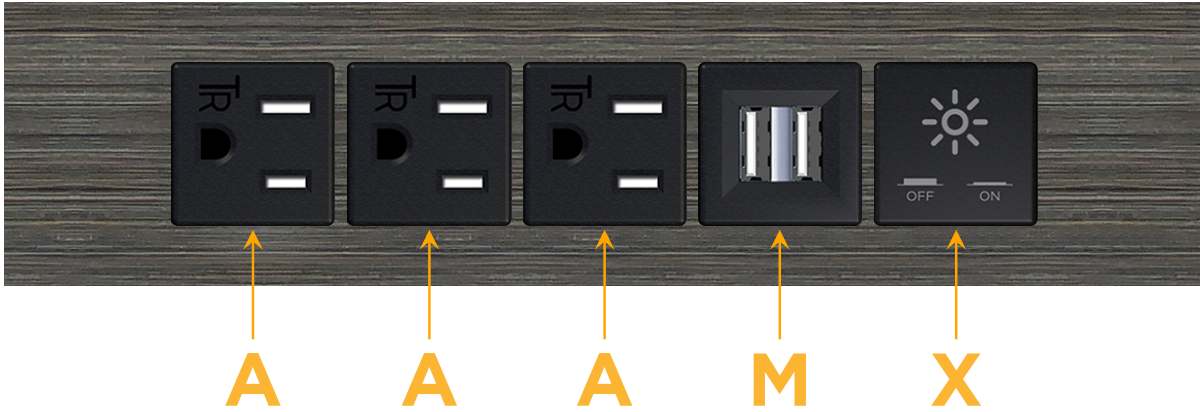

M-POWER-5T

AC POWER & DATA CONNECTIVITY SOLUTION

M-POWER-5T-AAAMX-S3ATP

Distributed by

Mormax Company, Inc.

8 Westchester Plaza

Elmsford, NY 10523

914-699-0101

sales@mormax.com

mormax.com

Metro Light & Power's line of power & data solutions offers sophisticated design elements combined with greater ease of installation. Streamlined and low-profile, enhanced by side-exiting cords, our outlets advance the industry with their cutting edge look and feel. We believe flexibility is key, and we provide a variety of mounting options, including the ability to mount in limited spaces. Our outlets are available in many finishes and configurations, in addition to a custom color and finish capability for our clients.

Trim Plate Finish: **GUNMETAL (ABS)**

Custom Finishes Available

M-POWER-5T-AAAMX-S3ATP

Features:

Module/Port Options:

- **A** Tamper Resistant AC Receptacle
- **E** USB-A & USB-C (20W)
- **M** Double USB-A (Fast Charging Ports - 18W)
- **H** HDMI
- **6** CAT 6
- **12** RJ 12
- **X** Switched AC
- **Y** 3-Way Switch (Low Voltage)
- **V** USB-C (45W High Speed Charging Port)
- **S** USB-C (25W High Speed Charging Port)
- **R** Switched AC (Rocker Switch)
- **D** Dimmer Switch

Plug:

Supplied with Low Profile Flat 45° Angle 120 VAC Plug

Optional Standard Straight 120 VAC Plug

Optional Straight 120 VAC Pass-through Plug

- CLEAN, COMPACT DESIGN
- STREAMLINED
- LOW PROFILE
- SIDE-EXITING CORDS
- PLUG & PLAY
- 6' AC CORD & PLUG (FLAT PLUG STANDARD)
- CUSTOMIZABLE CONFIGURATIONS AND FINISHES
- UL LISTED FOR MOUNTING IN FURNITURE
- 15A