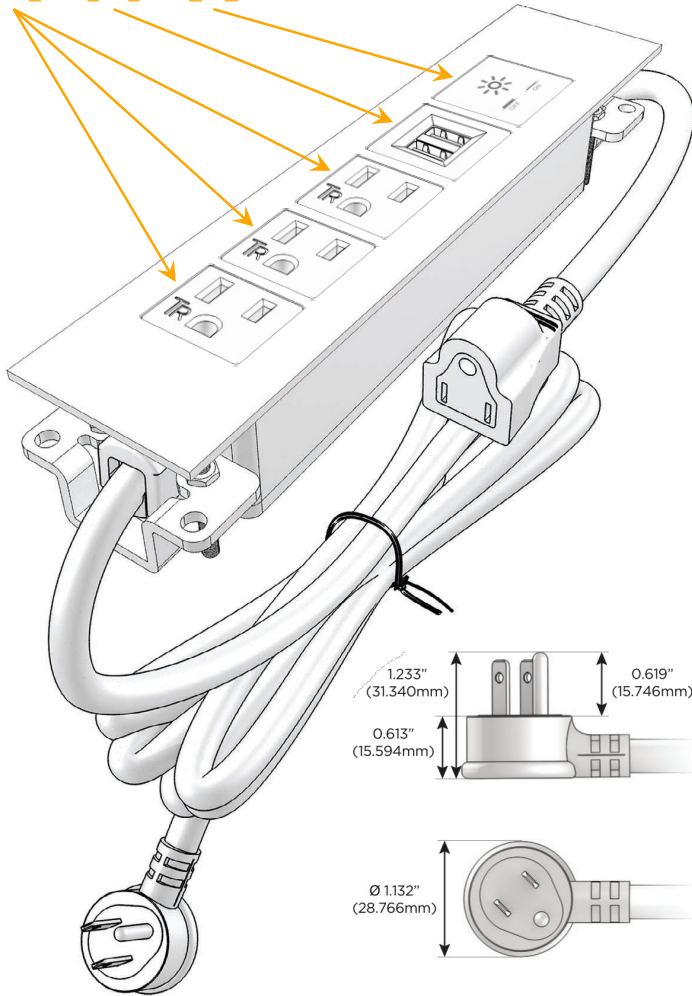

Trim Plate Finish: **COPPER (ABS)**

Custom Finishes Available

M-POWER-5T-AAAMX-CUATP

Features:

**Module/Port Options:**

- A** Tamper Resistant AC Receptacle
- E** USB-A & USB-C (20W)
- M** Double USB-A (Fast Charging Ports - 18W)
- H** HDMI
- 6** CAT 6
- 12** RJ 12
- X** Switched AC
- Y** 3-Way Switch (Low Voltage)
- V** USB-C (45W High Speed Charging Port)
- S** USB-C (25W High Speed Charging Port)
- R** Switched AC (Rocker Switch)
- D** Dimmer Switch

**Plug:**

Supplied with Low Profile Flat 45° Angle 120 VAC Plug

Optional Standard Straight 120 VAC Plug

Optional Straight 120 VAC Pass-through Plug

- CLEAN, COMPACT DESIGN
- STREAMLINED
- LOW PROFILE
- SIDE-EXITING CORDS
- PLUG & PLAY
- 6' AC CORD & PLUG (FLAT PLUG STANDARD)
- CUSTOMIZABLE CONFIGURATIONS AND FINISHES
- UL LISTED FOR MOUNTING IN FURNITURE
- 15A

## AC POWER & DATA CONNECTIVITY SOLUTION

M-POWER-5T-AAAMX-CUATP

Specs:

**Modules/Ports:**

- A** Tamper Resistant AC Receptacle
- M** Double USB-A (Fast Charging Ports - 18W)
- X** Switched AC

**A M X**

Distributed by