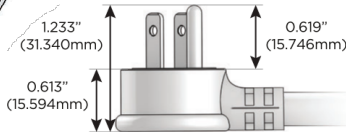

## AC POWER & DATA CONNECTIVITY SOLUTION

M-POWER-5T-AAAMX-CUATP

Specs:

**Modules/Ports:**

- A** Tamper Resistant AC Receptacle
- M** Double USB-A (Fast Charging Ports - 18W)
- X** Switched AC

**A M X**

Distributed by