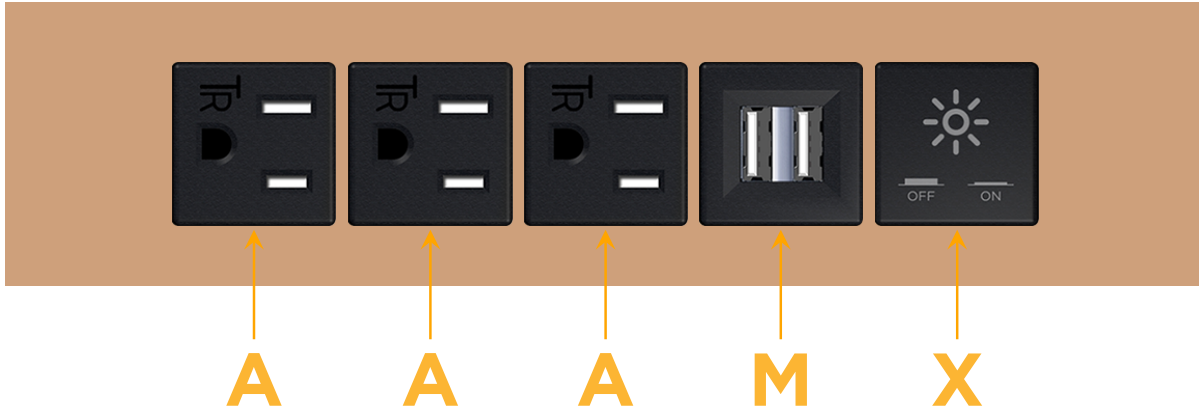

Trim Plate Finish: **COPPER (ABS)**

Custom Finishes Available

M-POWER-5T-AAAMX-CUATP

Features:

**Module/Port Options:**

- A** Tamper Resistant AC Receptacle
- E** USB-A & USB-C (20W)
- M** Double USB-A (Fast Charging Ports - 18W)
- H** HDMI
- 6** CAT 6
- 12** RJ 12
- X** Switched AC
- Y** 3-Way Switch (Low Voltage)
- V** USB-C (45W High Speed Charging Port)
- S** USB-C (25W High Speed Charging Port)
- R** Switched AC (Rocker Switch)
- D** Dimmer Switch

**Plug:**

Supplied with Low Profile Flat 45° Angle 120 VAC Plug

Optional Standard Straight 120 VAC Plug

Optional Straight 120 VAC Pass-through Plug

- CLEAN, COMPACT DESIGN
- STREAMLINED
- LOW PROFILE
- SIDE-EXITING CORDS
- PLUG & PLAY
- 6' AC CORD & PLUG (FLAT PLUG STANDARD)
- CUSTOMIZABLE CONFIGURATIONS AND FINISHES
- UL LISTED FOR MOUNTING IN FURNITURE
- 15A

## AC POWER & DATA CONNECTIVITY SOLUTION

M-POWER-5T-AAAMX-CUATP

Specs:

**Modules/Ports:**

- A** Tamper Resistant AC Receptacle
- M** Double USB-A (Fast Charging Ports - 18W)
- X** Switched AC

**A M X**

Distributed by