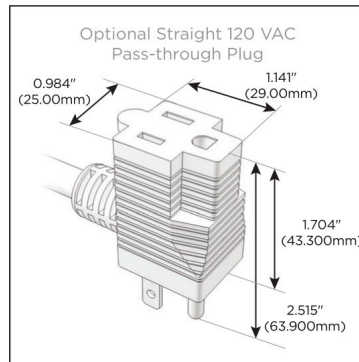

**Plug:**

Supplied with Low Profile Flat 45° Angle 120 VAC Plug

Optional Standard Straight 120 VAC Plug

Optional Straight 120 VAC Pass-through Plug

- CLEAN, COMPACT DESIGN
- STREAMLINED
- LOW PROFILE
- SIDE-EXITING CORDS
- PLUG & PLAY
- 6' AC CORD & PLUG (FLAT PLUG STANDARD)
- CUSTOMIZABLE CONFIGURATIONS AND FINISHES
- UL LISTED FOR MOUNTING IN FURNITURE
- 15A

## AC POWER & DATA CONNECTIVITY SOLUTION

M-POWER-5T-AAAMX-CUATP

Specs:

**Modules/Ports:**

- A** Tamper Resistant AC Receptacle
- M** Double USB-A (Fast Charging Ports - 18W)
- X** Switched AC

**A M X**

Distributed by