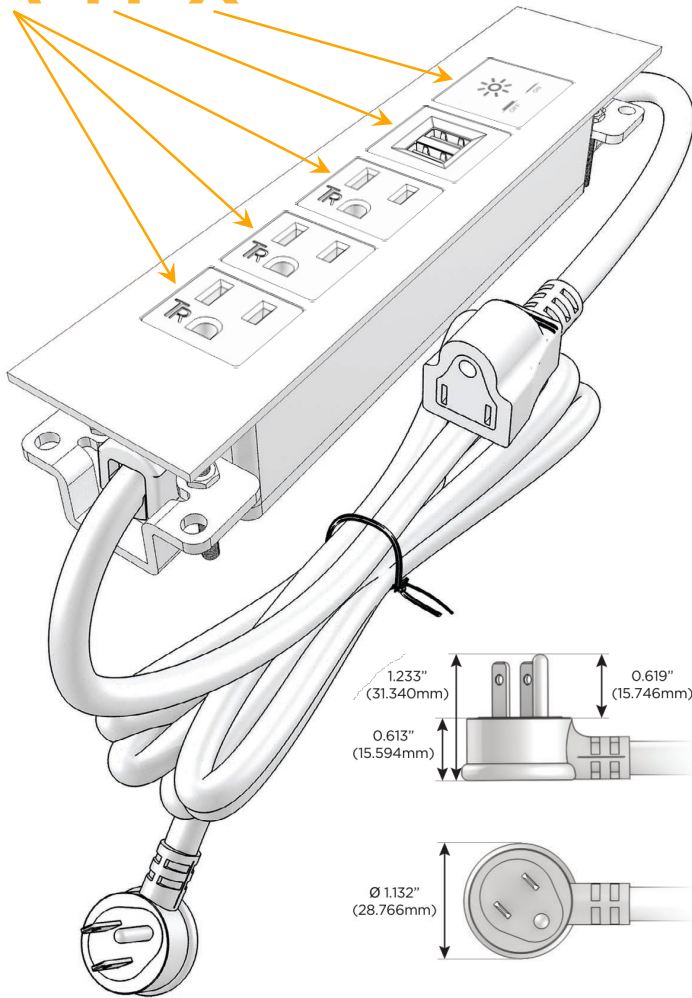

M-POWER-5T

AC POWER & DATA CONNECTIVITY SOLUTION

M-POWER-5T-AAAMX-CRATP

Specs:

Modules/Ports:

- **A** Tamper Resistant AC Receptacle
- **M** Double USB-A (Fast Charging Ports - 18W)
- **X** Switched AC

A M X