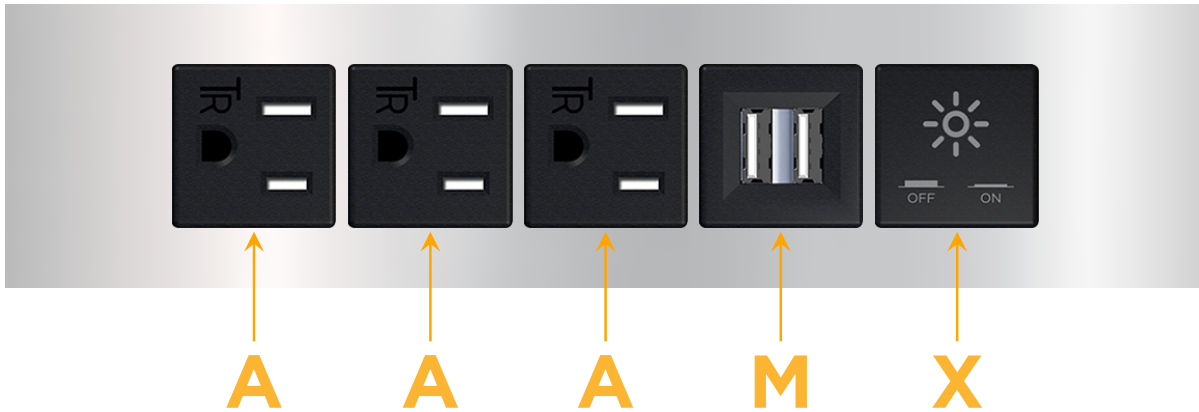

M-POWER-5T

AC POWER & DATA CONNECTIVITY SOLUTION

M-POWER-5T-AAAMX-CRATP

Distributed by

Mormax Company, Inc.

8 Westchester Plaza

Elmsford, NY 10523

914-699-0101

sales@mormax.com

mormax.com

Metro Light & Power's line of power & data solutions offers sophisticated design elements combined with greater ease of installation. Streamlined and low-profile, enhanced by side-exiting cords, our outlets advance the industry with their cutting edge look and feel. We believe flexibility is key, and we provide a variety of mounting options, including the ability to mount in limited spaces. Our outlets are available in many finishes and configurations, in addition to a custom color and finish capability for our clients.

Trim Plate Finish: **CHROME (ABS)**

Custom Finishes Available

M-POWER-5T-AAAMX-CRATP

Features:

Module/Port Options:

- **A** Tamper Resistant AC Receptacle
- **E** USB-A & USB-C (20W)
- **M** Double USB-A (Fast Charging Ports - 18W)
- **H** HDMI
- **6** CAT 6
- **12** RJ 12
- **X** Switched AC
- **Y** 3-Way Switch (Low Voltage)
- **V** USB-C (45W High Speed Charging Port)
- **S** USB-C (25W High Speed Charging Port)
- **R** Switched AC (Rocker Switch)
- **D** Dimmer Switch

Plug:

Supplied with Low Profile Flat 45° Angle 120 VAC Plug

Optional Standard Straight 120 VAC Plug

Optional Straight 120 VAC Pass-through Plug

- CLEAN, COMPACT DESIGN
- STREAMLINED
- LOW PROFILE
- SIDE-EXITING CORDS
- PLUG & PLAY
- 6' AC CORD & PLUG (FLAT PLUG STANDARD)
- CUSTOMIZABLE CONFIGURATIONS AND FINISHES
- UL LISTED FOR MOUNTING IN FURNITURE
- 15A