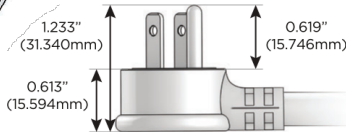

M-POWER-5T

AC POWER & DATA CONNECTIVITY SOLUTION

M-POWER-5T-AAAMX-BZ5ATP

Specs:

Modules/Ports:

- A** Tamper Resistant AC Receptacle
- M** Double USB-A (Fast Charging Ports - 18W)
- X** Switched AC

A M X

Distributed by