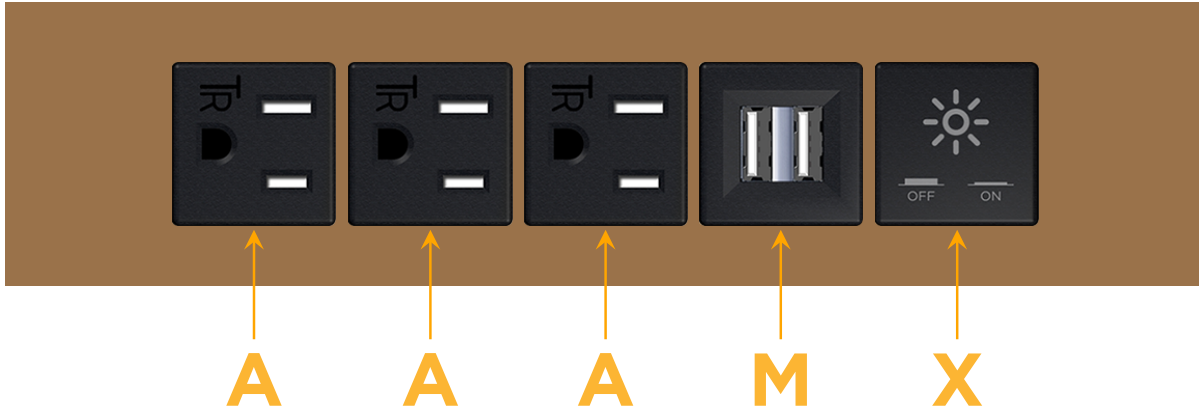

Trim Plate Finish: **ARCHITECTURAL BRONZE (ABS)**

Custom Finishes Available

M-POWER-5T-AAAMX-BZ5ATP

Features:

Module/Port Options:

- A** Tamper Resistant AC Receptacle
- E** USB-A & USB-C (20W)
- M** Double USB-A (Fast Charging Ports - 18W)
- H** HDMI
- 6** CAT 6
- 12** RJ 12
- X** Switched AC
- Y** 3-Way Switch (Low Voltage)
- V** USB-C (45W High Speed Charging Port)
- S** USB-C (25W High Speed Charging Port)
- R** Switched AC (Rocker Switch)
- D** Dimmer Switch

Plug:

Supplied with Low Profile Flat 45° Angle 120 VAC Plug

Optional Standard Straight 120 VAC Plug

Optional Straight 120 VAC Pass-through Plug

- CLEAN, COMPACT DESIGN
- STREAMLINED
- LOW PROFILE
- SIDE-EXITING CORDS
- PLUG & PLAY
- 6' AC CORD & PLUG (FLAT PLUG STANDARD)
- CUSTOMIZABLE CONFIGURATIONS AND FINISHES
- UL LISTED FOR MOUNTING IN FURNITURE
- 15A

M-POWER-5T

AC POWER & DATA CONNECTIVITY SOLUTION

M-POWER-5T-AAAMX-BZ5ATP

Specs:

Modules/Ports:

- A** Tamper Resistant AC Receptacle
- M** Double USB-A (Fast Charging Ports - 18W)
- X** Switched AC

A M X

Distributed by