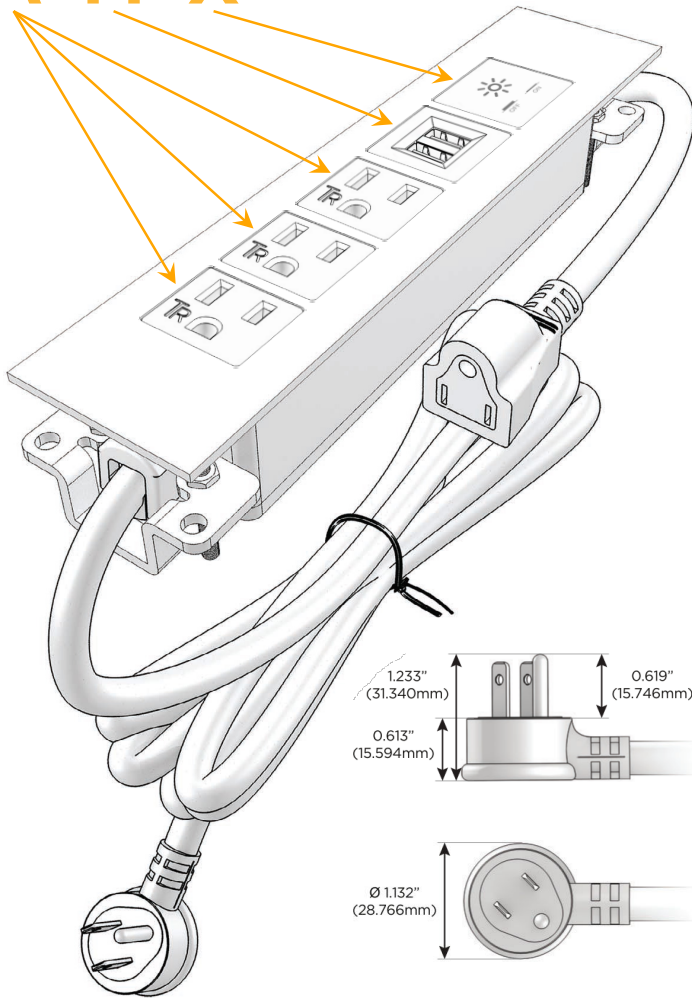

Trim Plate Finish: **ARCHITECTURAL BRONZE (ABS)**

Custom Finishes Available

M-POWER-5T-AAAMX-BZ5ATP

Features:

Module/Port Options:

- A** Tamper Resistant AC Receptacle
- E** USB-A & USB-C (20W)
- M** Double USB-A (Fast Charging Ports - 18W)
- H** HDMI
- 6** CAT 6
- 12** RJ 12
- X** Switched AC
- Y** 3-Way Switch (Low Voltage)
- V** USB-C (45W High Speed Charging Port)
- S** USB-C (25W High Speed Charging Port)
- R** Switched AC (Rocker Switch)
- D** Dimmer Switch

Plug:

Supplied with Low Profile Flat 45° Angle 120 VAC Plug

Optional Standard Straight 120 VAC Plug

Optional Straight 120 VAC Pass-through Plug

- CLEAN, COMPACT DESIGN
- STREAMLINED
- LOW PROFILE
- SIDE-EXITING CORDS
- PLUG & PLAY
- 6' AC CORD & PLUG (FLAT PLUG STANDARD)
- CUSTOMIZABLE CONFIGURATIONS AND FINISHES
- UL LISTED FOR MOUNTING IN FURNITURE
- 15A

M-POWER-5T

AC POWER & DATA CONNECTIVITY SOLUTION

M-POWER-5T-AAAMX-BZ5ATP

Specs:

Modules/Ports:

- A** Tamper Resistant AC Receptacle
- M** Double USB-A (Fast Charging Ports - 18W)
- X** Switched AC

A M X

Distributed by