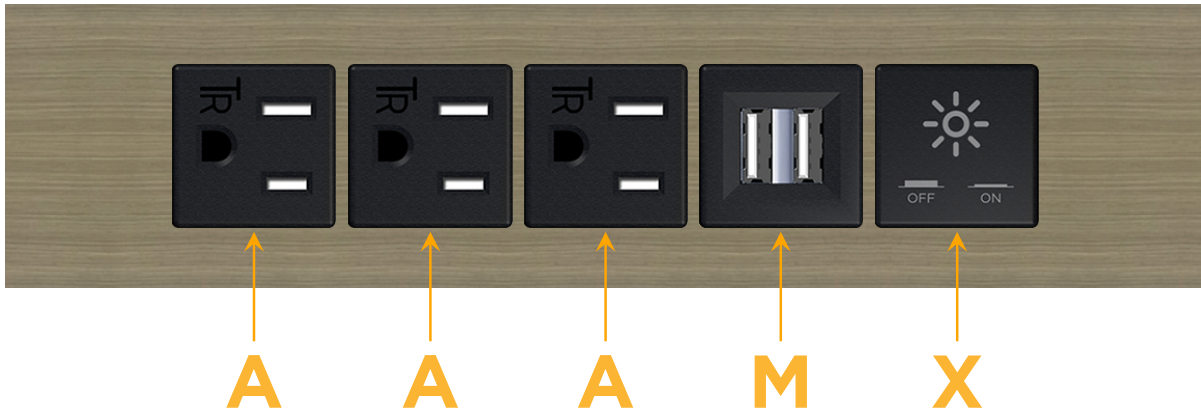

Trim Plate Finish: **ANTIQUED ARCHITECTURAL BRONZE (ABS)**

Custom Finishes Available

M-POWER-5T-AAAMX-BZ5AATP

Features:

Module/Port Options:

- A** Tamper Resistant AC Receptacle
- E** USB-A & USB-C (20W)
- M** Double USB-A (Fast Charging Ports - 18W)
- H** HDMI
- 6** CAT 6
- 12** RJ 12
- X** Switched AC
- Y** 3-Way Switch (Low Voltage)
- V** USB-C (45W High Speed Charging Port)
- S** USB-C (25W High Speed Charging Port)
- R** Switched AC (Rocker Switch)
- D** Dimmer Switch

Plug:

Supplied with Low Profile Flat 45° Angle 120 VAC Plug

Optional Standard Straight 120 VAC Plug

Optional Straight 120 VAC Pass-through Plug

- CLEAN, COMPACT DESIGN
- STREAMLINED
- LOW PROFILE
- SIDE-EXITING CORDS
- PLUG & PLAY
- 6' AC CORD & PLUG (FLAT PLUG STANDARD)
- CUSTOMIZABLE CONFIGURATIONS AND FINISHES
- UL LISTED FOR MOUNTING IN FURNITURE
- 15A

M-POWER-5T

AC POWER & DATA CONNECTIVITY SOLUTION

M-POWER-5T-AAAMX-BZ5AATP

Specs:

Modules/Ports:

- A** Tamper Resistant AC Receptacle
- M** Double USB-A (Fast Charging Ports - 18W)
- X** Switched AC

A M X

Distributed by