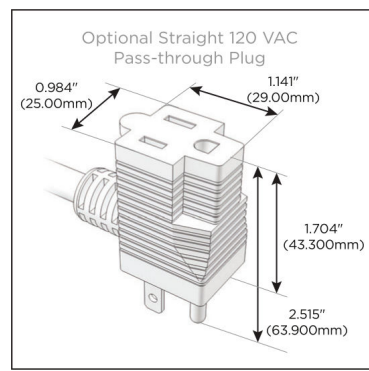

Plug:

Supplied with Low Profile Flat 45° Angle 120 VAC Plug

Optional Standard Straight 120 VAC Plug

Optional Straight 120 VAC Pass-through Plug

- CLEAN, COMPACT DESIGN
- STREAMLINED
- LOW PROFILE
- SIDE-EXITING CORDS
- PLUG & PLAY
- 6' AC CORD & PLUG (FLAT PLUG STANDARD)
- CUSTOMIZABLE CONFIGURATIONS AND FINISHES
- UL LISTED FOR MOUNTING IN FURNITURE
- 15A

M-POWER-5T

AC POWER & DATA CONNECTIVITY SOLUTION

M-POWER-5T-AAAMX-BZ5AATP

Specs:

Modules/Ports:

- A** Tamper Resistant AC Receptacle
- M** Double USB-A (Fast Charging Ports - 18W)
- X** Switched AC

A M X

Distributed by