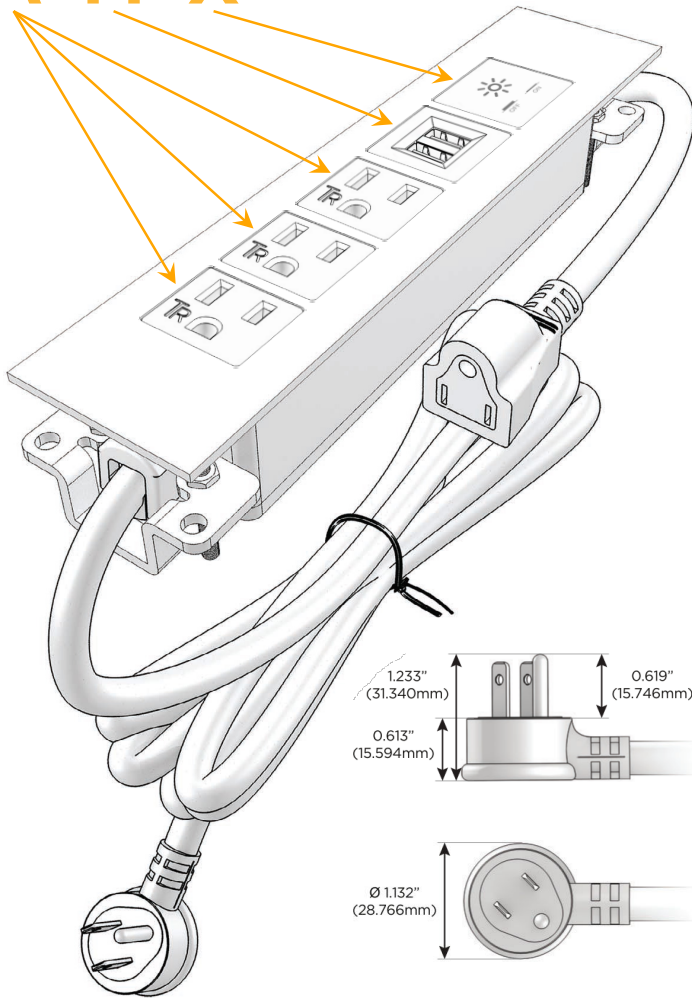

Trim Plate Finish: **ANTIQUED ARCHITECTURAL BRONZE (ABS)**

Custom Finishes Available

M-POWER-5T-AAAMX-BZ5AATP

Features:

Module/Port Options:

- A** Tamper Resistant AC Receptacle
- E** USB-A & USB-C (20W)
- M** Double USB-A (Fast Charging Ports - 18W)
- H** HDMI
- 6** CAT 6
- 12** RJ 12
- X** Switched AC
- Y** 3-Way Switch (Low Voltage)
- V** USB-C (45W High Speed Charging Port)
- S** USB-C (25W High Speed Charging Port)
- R** Switched AC (Rocker Switch)
- D** Dimmer Switch

Plug:

Supplied with Low Profile Flat 45° Angle 120 VAC Plug

Optional Standard Straight 120 VAC Plug

Optional Straight 120 VAC Pass-through Plug

- CLEAN, COMPACT DESIGN
- STREAMLINED
- LOW PROFILE
- SIDE-EXITING CORDS
- PLUG & PLAY
- 6' AC CORD & PLUG (FLAT PLUG STANDARD)
- CUSTOMIZABLE CONFIGURATIONS AND FINISHES
- UL LISTED FOR MOUNTING IN FURNITURE
- 15A

M-POWER-5T

AC POWER & DATA CONNECTIVITY SOLUTION

M-POWER-5T-AAAMX-BZ5AATP

Specs:

Modules/Ports:

- A** Tamper Resistant AC Receptacle
- M** Double USB-A (Fast Charging Ports - 18W)
- X** Switched AC

A M X

Distributed by