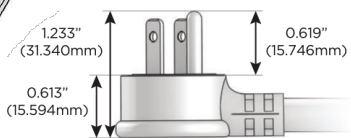

M-POWER-5T

AC POWER & DATA CONNECTIVITY SOLUTION

M-POWER-5T-AAAMX-BZ5AATP

Specs:

Modules/Ports:

- A** Tamper Resistant AC Receptacle
- M** Double USB-A (Fast Charging Ports - 18W)
- X** Switched AC

A M X

Distributed by