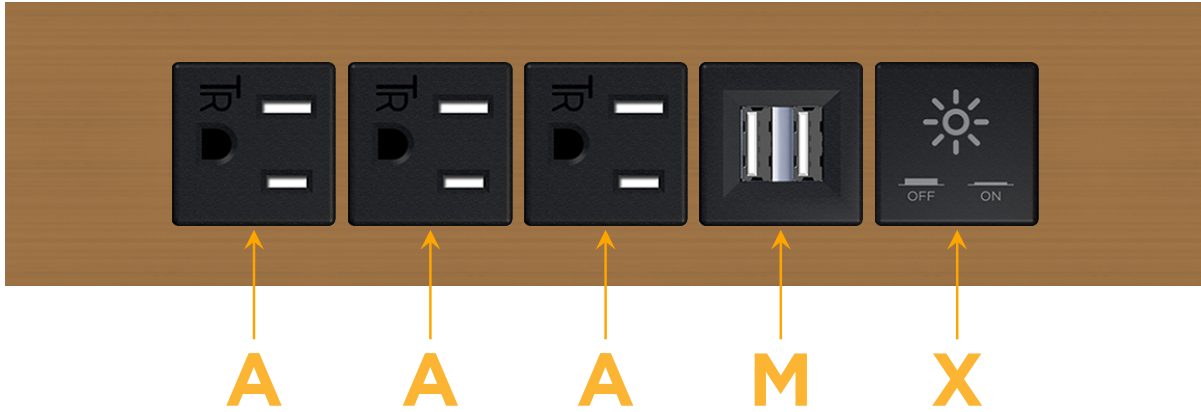

M-POWER-5T

AC POWER & DATA CONNECTIVITY SOLUTION

M-POWER-5T-AAAMX-BZ4TP

Distributed by

Mormax Company, Inc.

8 Westchester Plaza

Elmsford, NY 10523

914-699-0101

sales@mormax.com

mormax.com

Metro Light & Power's line of power & data solutions offers sophisticated design elements combined with greater ease of installation. Streamlined and low-profile, enhanced by side-exiting cords, our outlets advance the industry with their cutting edge look and feel. We believe flexibility is key, and we provide a variety of mounting options, including the ability to mount in limited spaces. Our outlets are available in many finishes and configurations, in addition to a custom color and finish capability for our clients.

Trim Plate Finish: **SOLID BRONZE BRUSHED**

Custom Finishes Available

M-POWER-5T-AAAMX-BZ4TP

Features:

Module/Port Options:

- **A** Tamper Resistant AC Receptacle
- **E** USB-A & USB-C (20W)
- **M** Double USB-A (Fast Charging Ports - 18W)
- **H** HDMI
- **6** CAT 6
- **12** RJ 12
- **X** Switched AC
- **Y** 3-Way Switch (Low Voltage)
- **V** USB-C (45W High Speed Charging Port)
- **S** USB-C (25W High Speed Charging Port)
- **R** Switched AC (Rocker Switch)
- **D** Dimmer Switch

Plug:

Supplied with Low Profile Flat 45° Angle 120 VAC Plug

Optional Standard Straight 120 VAC Plug

Optional Straight 120 VAC Pass-through Plug

- CLEAN, COMPACT DESIGN
- STREAMLINED
- LOW PROFILE
- SIDE-EXITING CORDS
- PLUG & PLAY
- 6' AC CORD & PLUG (FLAT PLUG STANDARD)
- CUSTOMIZABLE CONFIGURATIONS AND FINISHES
- UL LISTED FOR MOUNTING IN FURNITURE
- 15A