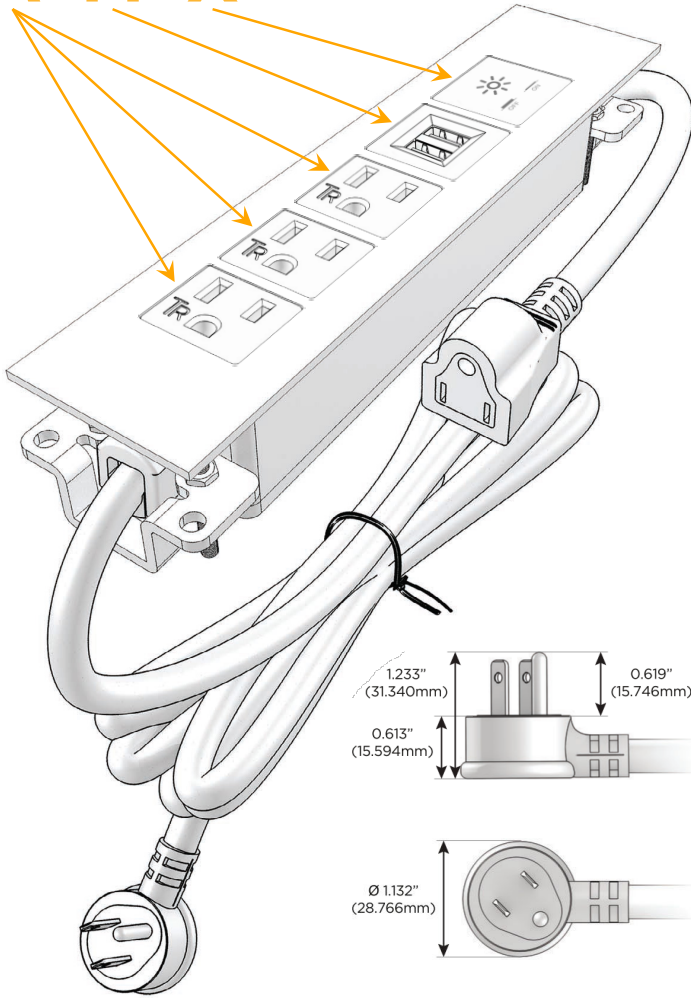

M-POWER-5T

AC POWER & DATA CONNECTIVITY SOLUTION

M-POWER-5T-AAAMX-BZ4TP

Specs:

Modules/Ports:

- **A** Tamper Resistant AC Receptacle
- **M** Double USB-A (Fast Charging Ports - 18W)
- **X** Switched AC

A M X