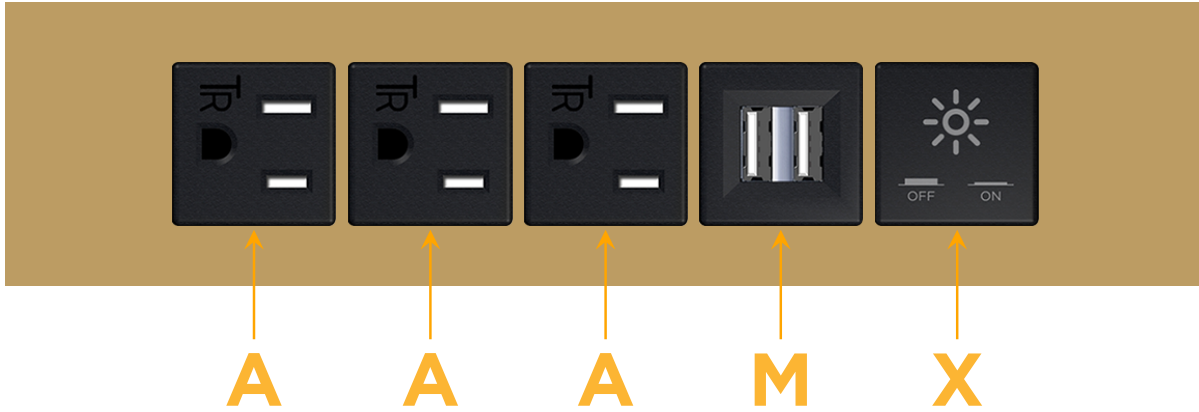

Trim Plate Finish: **BRASS (ABS)**

Custom Finishes Available

M-POWER-5T-AAAMX-BRATP

Features:

Module/Port Options:

- A** Tamper Resistant AC Receptacle
- E** USB-A & USB-C (20W)
- M** Double USB-A (Fast Charging Ports - 18W)
- H** HDMI
- 6** CAT 6
- 12** RJ 12
- X** Switched AC
- Y** 3-Way Switch (Low Voltage)
- V** USB-C (45W High Speed Charging Port)
- S** USB-C (25W High Speed Charging Port)
- R** Switched AC (Rocker Switch)
- D** Dimmer Switch

Plug:

Supplied with Low Profile Flat 45° Angle 120 VAC Plug

Optional Standard Straight 120 VAC Plug

Optional Straight 120 VAC Pass-through Plug

- CLEAN, COMPACT DESIGN
- STREAMLINED
- LOW PROFILE
- SIDE-EXITING CORDS
- PLUG & PLAY
- 6' AC CORD & PLUG (FLAT PLUG STANDARD)
- CUSTOMIZABLE CONFIGURATIONS AND FINISHES
- UL LISTED FOR MOUNTING IN FURNITURE
- 15A

M-POWER-5T

AC POWER & DATA CONNECTIVITY SOLUTION

M-POWER-5T-AAAMX-BRATP

Specs:

Modules/Ports:

- A** Tamper Resistant AC Receptacle
- M** Double USB-A (Fast Charging Ports - 18W)
- X** Switched AC

A M X

Distributed by