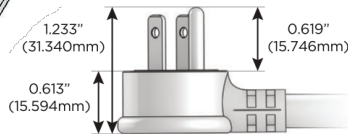

M-POWER-5T

AC POWER & DATA CONNECTIVITY SOLUTION

M-POWER-5T-AAAMX-BRATP

Specs:

Modules/Ports:

- A** Tamper Resistant AC Receptacle
- M** Double USB-A (Fast Charging Ports - 18W)
- X** Switched AC

A M X

Distributed by