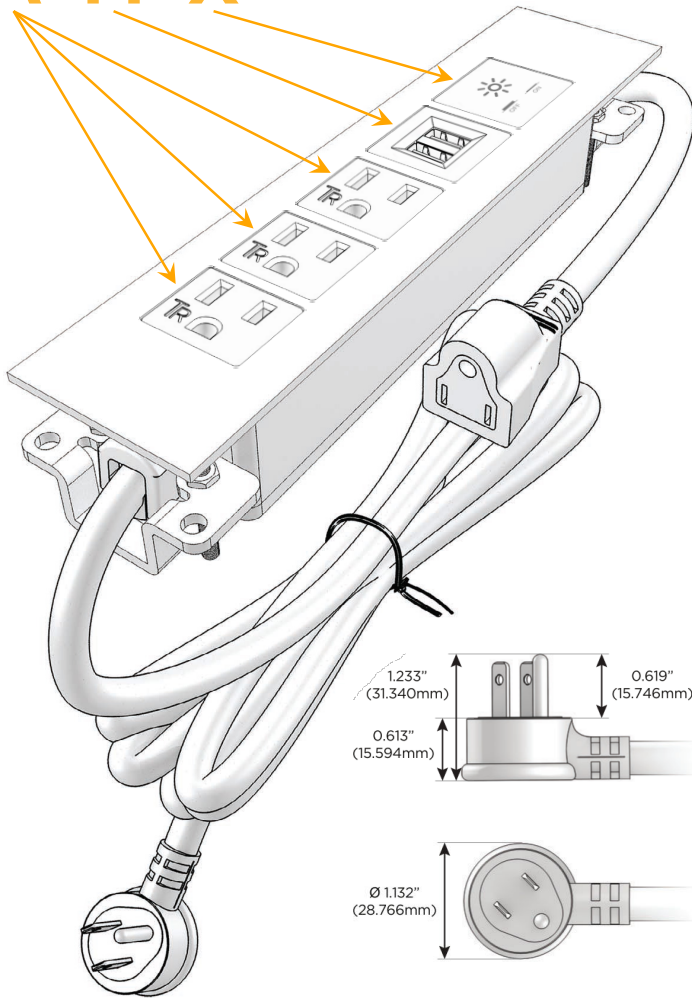

Trim Plate Finish: **BRASS (ABS)**

Custom Finishes Available

M-POWER-5T-AAAMX-BRATP

Features:

Module/Port Options:

- A** Tamper Resistant AC Receptacle
- E** USB-A & USB-C (20W)
- M** Double USB-A (Fast Charging Ports - 18W)
- H** HDMI
- 6** CAT 6
- 12** RJ 12
- X** Switched AC
- Y** 3-Way Switch (Low Voltage)
- V** USB-C (45W High Speed Charging Port)
- S** USB-C (25W High Speed Charging Port)
- R** Switched AC (Rocker Switch)
- D** Dimmer Switch

Plug:

Supplied with Low Profile Flat 45° Angle 120 VAC Plug

Optional Standard Straight 120 VAC Plug

Optional Straight 120 VAC Pass-through Plug

- CLEAN, COMPACT DESIGN
- STREAMLINED
- LOW PROFILE
- SIDE-EXITING CORDS
- PLUG & PLAY
- 6' AC CORD & PLUG (FLAT PLUG STANDARD)
- CUSTOMIZABLE CONFIGURATIONS AND FINISHES
- UL LISTED FOR MOUNTING IN FURNITURE
- 15A

M-POWER-5T

AC POWER & DATA CONNECTIVITY SOLUTION

M-POWER-5T-AAAMX-BRATP

Specs:

Modules/Ports:

- A** Tamper Resistant AC Receptacle
- M** Double USB-A (Fast Charging Ports - 18W)
- X** Switched AC

A M X

Distributed by