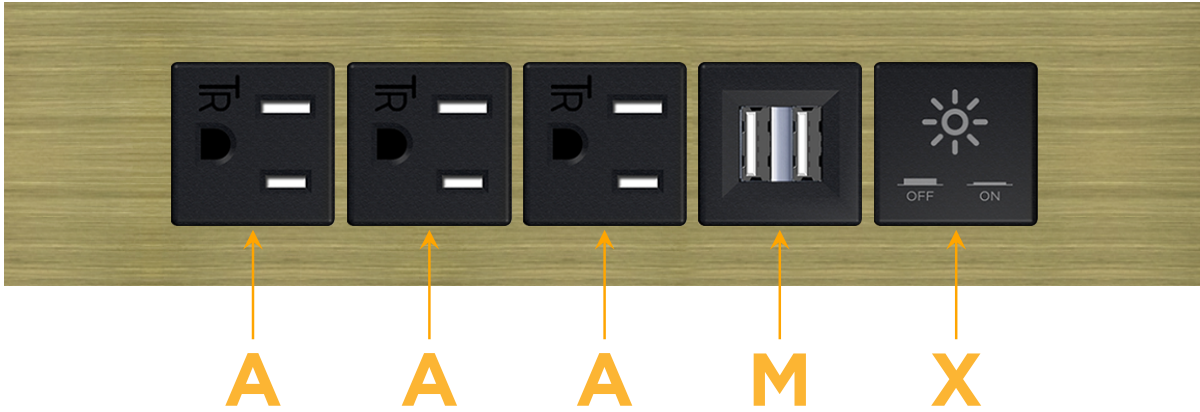

M-POWER-5T

AC POWER & DATA CONNECTIVITY SOLUTION

M-POWER-5T-AAAMX-BRAATP

Distributed by

Mormax Company, Inc.

8 Westchester Plaza

Elmsford, NY 10523

914-699-0101

sales@mormax.com

mormax.com

Metro Light & Power's line of power & data solutions offers sophisticated design elements combined with greater ease of installation. Streamlined and low-profile, enhanced by side-exiting cords, our outlets advance the industry with their cutting edge look and feel. We believe flexibility is key, and we provide a variety of mounting options, including the ability to mount in limited spaces. Our outlets are available in many finishes and configurations, in addition to a custom color and finish capability for our clients.

Trim Plate Finish: **BRASS ANTIQUED (ABS)**

Custom Finishes Available

M-POWER-5T-AAAMX-BRAATP

Features:

Module/Port Options:

- **A** Tamper Resistant AC Receptacle
- **E** USB-A & USB-C (20W)
- **M** Double USB-A (Fast Charging Ports - 18W)
- **H** HDMI
- **6** CAT 6
- **12** RJ 12
- **X** Switched AC
- **Y** 3-Way Switch (Low Voltage)
- **V** USB-C (45W High Speed Charging Port)
- **S** USB-C (25W High Speed Charging Port)
- **R** Switched AC (Rocker Switch)
- **D** Dimmer Switch

Plug:

Supplied with Low Profile Flat 45° Angle 120 VAC Plug

Optional Standard Straight 120 VAC Plug

Optional Straight 120 VAC Pass-through Plug

- CLEAN, COMPACT DESIGN
- STREAMLINED
- LOW PROFILE
- SIDE-EXITING CORDS
- PLUG & PLAY
- 6' AC CORD & PLUG (FLAT PLUG STANDARD)
- CUSTOMIZABLE CONFIGURATIONS AND FINISHES
- UL LISTED FOR MOUNTING IN FURNITURE
- 15A