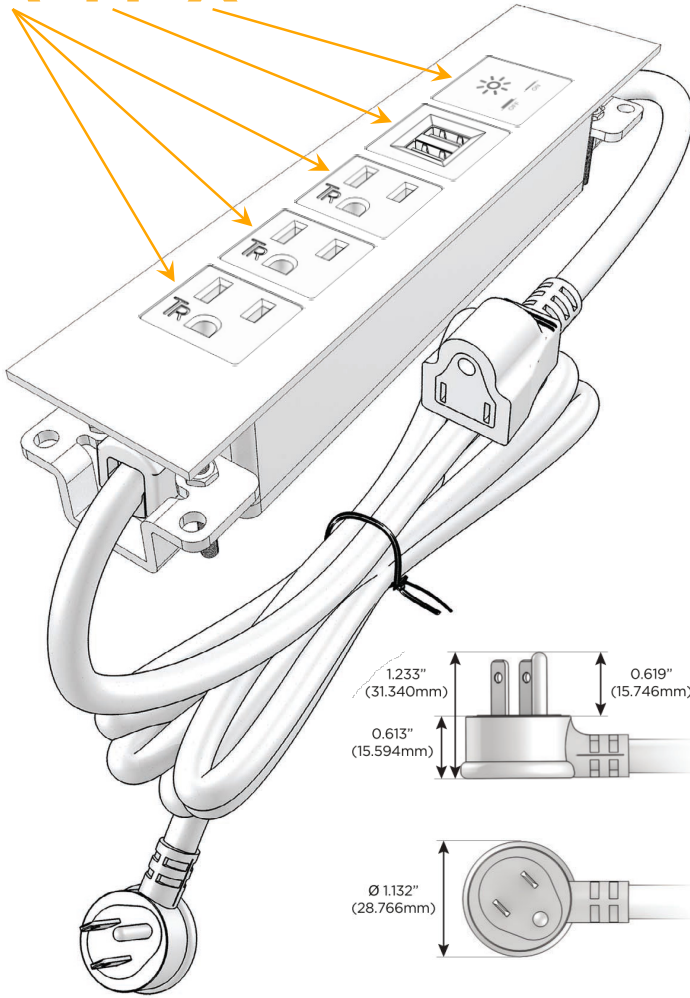

### Module/Port Options:

- A** Tamper Resistant AC Receptacle
- E** USB-A & USB-C (20W)
- M** Double USB-A (Fast Charging Ports - 18W)
- H** HDMI
- 6** CAT 6
- 12** RJ 12
- X** Switched AC
- Y** 3-Way Switch (Low Voltage)
- V** USB-C (45W High Speed Charging Port)
- S** USB-C (25W High Speed Charging Port)
- R** Switched AC (Rocker Switch)
- D** Dimmer Switch

### Plug:

Supplied with Low Profile Flat 45° Angle 120 VAC Plug

Optional Standard Straight 120 VAC Plug

Optional Straight 120 VAC Pass-through Plug

- CLEAN, COMPACT DESIGN
- STREAMLINED
- LOW PROFILE
- SIDE-EXITING CORDS
- PLUG & PLAY
- 6' AC CORD & PLUG (FLAT PLUG STANDARD)
- CUSTOMIZABLE CONFIGURATIONS AND FINISHES
- UL LISTED FOR MOUNTING IN FURNITURE
- 15A

## AC POWER & DATA CONNECTIVITY SOLUTION

M-POWER-5T-AAAMX-BRAATP

Specs:

**Modules/Ports:**

- A** Tamper Resistant AC Receptacle
- M** Double USB-A (Fast Charging Ports - 18W)
- X** Switched AC

**A M X**

Distributed by