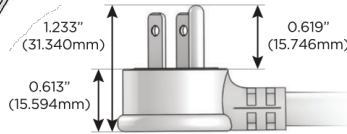

## AC POWER & DATA CONNECTIVITY SOLUTION

M-POWER-5T-AAAMX-BRAATP

Specs:

**Modules/Ports:**

- A** Tamper Resistant AC Receptacle
- M** Double USB-A (Fast Charging Ports - 18W)
- X** Switched AC

**A M X**

Distributed by