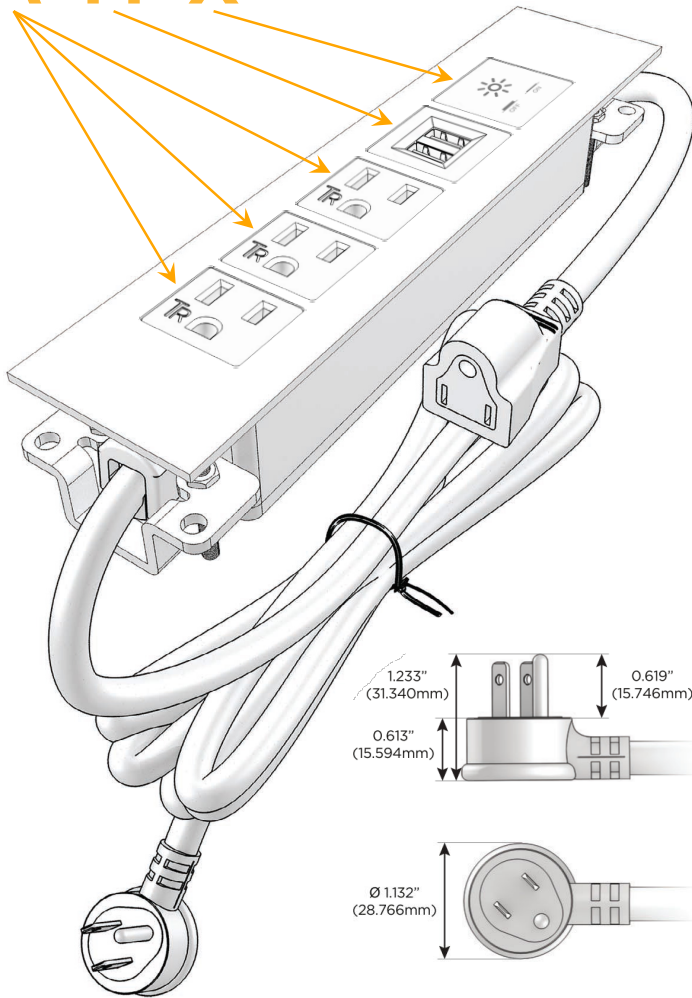

Trim Plate Finish: **SPECIAL ANTIQUE BRONZE (ABS)**

Custom Finishes Available

M-POWER-5T-AAAMX-APATP

Features:

**Module/Port Options:**

- A** Tamper Resistant AC Receptacle
- E** USB-A & USB-C (20W)
- M** Double USB-A (Fast Charging Ports - 18W)
- H** HDMI
- 6** CAT 6
- 12** RJ 12
- X** Switched AC
- Y** 3-Way Switch (Low Voltage)
- V** USB-C (45W High Speed Charging Port)
- S** USB-C (25W High Speed Charging Port)
- R** Switched AC (Rocker Switch)
- D** Dimmer Switch

**Plug:**

Supplied with Low Profile Flat 45° Angle 120 VAC Plug

Optional Standard Straight 120 VAC Plug

Optional Straight 120 VAC Pass-through Plug

- CLEAN, COMPACT DESIGN
- STREAMLINED
- LOW PROFILE
- SIDE-EXITING CORDS
- PLUG & PLAY
- 6' AC CORD & PLUG (FLAT PLUG STANDARD)
- CUSTOMIZABLE CONFIGURATIONS AND FINISHES
- UL LISTED FOR MOUNTING IN FURNITURE
- 15A

## AC POWER & DATA CONNECTIVITY SOLUTION

M-POWER-5T-AAAMX-APATP

Specs:

**Modules/Ports:**

- A** Tamper Resistant AC Receptacle
- M** Double USB-A (Fast Charging Ports - 18W)
- X** Switched AC

**A M X**

Distributed by