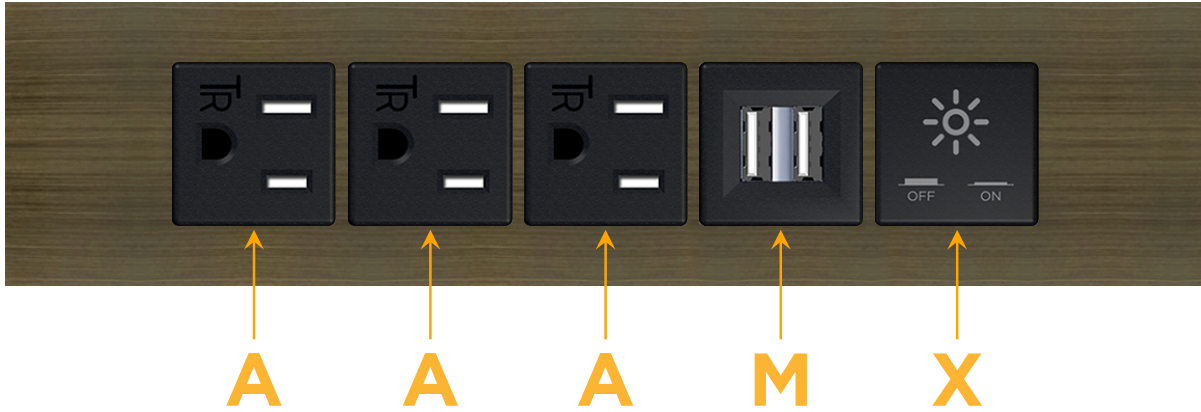

Trim Plate Finish: **SPECIAL ANTIQUE BRONZE (ABS)**

Custom Finishes Available

M-POWER-5T-AAAMX-APATP

Features:

**Module/Port Options:**

- A** Tamper Resistant AC Receptacle
- E** USB-A & USB-C (20W)
- M** Double USB-A (Fast Charging Ports - 18W)
- H** HDMI
- 6** CAT 6
- 12** RJ 12
- X** Switched AC
- Y** 3-Way Switch (Low Voltage)
- V** USB-C (45W High Speed Charging Port)
- S** USB-C (25W High Speed Charging Port)
- R** Switched AC (Rocker Switch)
- D** Dimmer Switch

**Plug:**

Supplied with Low Profile Flat 45° Angle 120 VAC Plug

Optional Standard Straight 120 VAC Plug

Optional Straight 120 VAC Pass-through Plug

- CLEAN, COMPACT DESIGN
- STREAMLINED
- LOW PROFILE
- SIDE-EXITING CORDS
- PLUG & PLAY
- 6' AC CORD & PLUG (FLAT PLUG STANDARD)
- CUSTOMIZABLE CONFIGURATIONS AND FINISHES
- UL LISTED FOR MOUNTING IN FURNITURE
- 15A

## AC POWER & DATA CONNECTIVITY SOLUTION

M-POWER-5T-AAAMX-APATP

Specs:

**Modules/Ports:**

- A** Tamper Resistant AC Receptacle
- M** Double USB-A (Fast Charging Ports - 18W)
- X** Switched AC

**A M X**

Distributed by