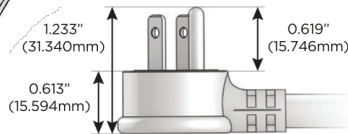

## AC POWER & DATA CONNECTIVITY SOLUTION

M-POWER-5T-AAAMX-APATP

Specs:

**Modules/Ports:**

- A** Tamper Resistant AC Receptacle
- M** Double USB-A (Fast Charging Ports - 18W)
- X** Switched AC

**A M X**

Distributed by