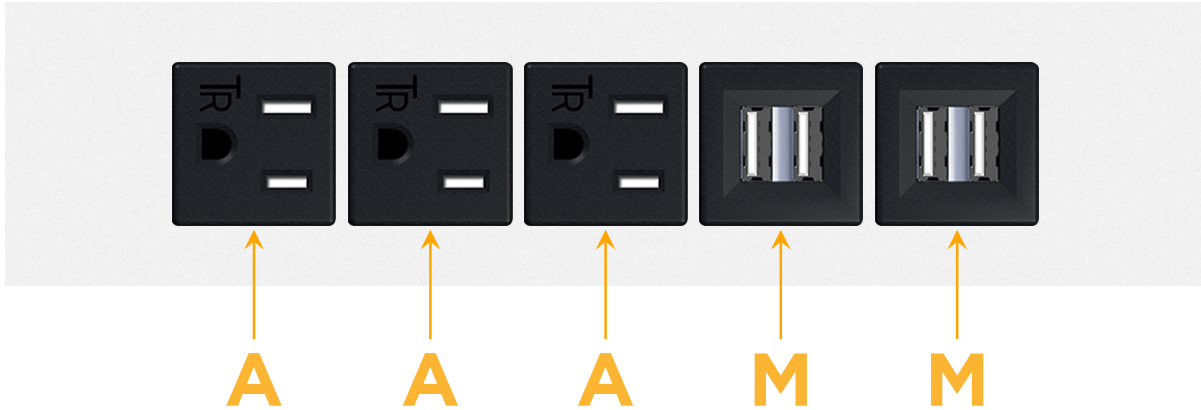

Trim Plate Finish: **WHITE (STEEL)**

Custom Finishes Available

M-POWER-5T-AAAMM-WTP

Features:

**Module/Port Options:**

- A** Tamper Resistant AC Receptacle
- E** USB-A & USB-C (20W)
- M** Double USB-A (Fast Charging Ports - 18W)
- H** HDMI
- 6** CAT 6
- 12** RJ 12
- X** Switched AC
- Y** 3-Way Switch (Low Voltage)
- V** USB-C (45W High Speed Charging Port)
- S** USB-C (25W High Speed Charging Port)
- R** Switched AC (Rocker Switch)
- D** Dimmer Switch

**Plug:**

Supplied with Low Profile Flat 45° Angle 120 VAC Plug

Optional Standard Straight 120 VAC Plug

Optional Straight 120 VAC Pass-through Plug

- CLEAN, COMPACT DESIGN
- STREAMLINED
- LOW PROFILE
- SIDE-EXITING CORDS
- PLUG & PLAY
- 6' AC CORD & PLUG (FLAT PLUG STANDARD)
- CUSTOMIZABLE CONFIGURATIONS AND FINISHES
- UL LISTED FOR MOUNTING IN FURNITURE
- 15A

### Modules/Ports:

- A** Tamper Resistant AC Receptacle
- M** Double USB-A (Fast Charging Ports - 18W)

Distributed by

Mormax Company, Inc.

8 Westchester Plaza

Elmsford, NY 10523

914-699-0101

sales@mormax.com