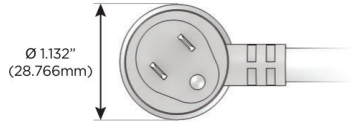

M-POWER-5T

AC POWER & DATA CONNECTIVITY SOLUTION

M-POWER-5T-AAAMM-WTP

Specs:

Modules/Ports:

- **A** Tamper Resistant AC Receptacle
- **M** Double USB-A (Fast Charging Ports - 18W)