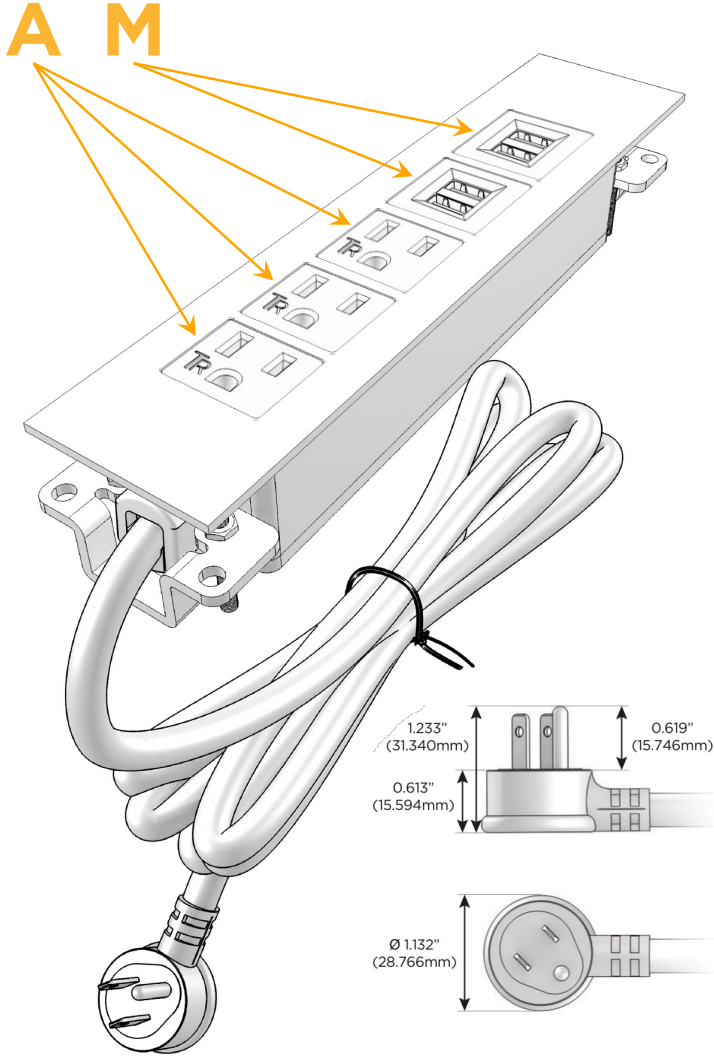

Trim Plate Finish: **WHITE (STEEL)**

Custom Finishes Available

M-POWER-5T-AAAMM-WTP

Features:

**Module/Port Options:**

- A** Tamper Resistant AC Receptacle
- E** USB-A & USB-C (20W)
- M** Double USB-A (Fast Charging Ports - 18W)
- H** HDMI
- 6** CAT 6
- 12** RJ 12
- X** Switched AC
- Y** 3-Way Switch (Low Voltage)
- V** USB-C (45W High Speed Charging Port)
- S** USB-C (25W High Speed Charging Port)
- R** Switched AC (Rocker Switch)
- D** Dimmer Switch

**Plug:**

Supplied with Low Profile Flat 45° Angle 120 VAC Plug

Optional Standard Straight 120 VAC Plug

Optional Straight 120 VAC Pass-through Plug

- CLEAN, COMPACT DESIGN
- STREAMLINED
- LOW PROFILE
- SIDE-EXITING CORDS
- PLUG & PLAY
- 6' AC CORD & PLUG (FLAT PLUG STANDARD)
- CUSTOMIZABLE CONFIGURATIONS AND FINISHES
- UL LISTED FOR MOUNTING IN FURNITURE
- 15A

## AC POWER & DATA CONNECTIVITY SOLUTION

M-POWER-5T-AAAMM-WTP

Specs:

### Modules/Ports:

- A** Tamper Resistant AC Receptacle
- M** Double USB-A (Fast Charging Ports - 18W)

Distributed by

Mormax Company, Inc.

8 Westchester Plaza

Elmsford, NY 10523

914-699-0101

sales@mormax.com