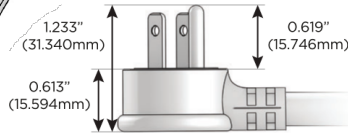

# M-POWER-5T

AC POWER & DATA CONNECTIVITY SOLUTION

M-POWER-5T-AAAMM-WATP

Specs:

**Modules/Ports:**

- A** Tamper Resistant AC Receptacle
- M** Double USB-A (Fast Charging Ports - 18W)

Distributed by

Mormax Company, Inc.