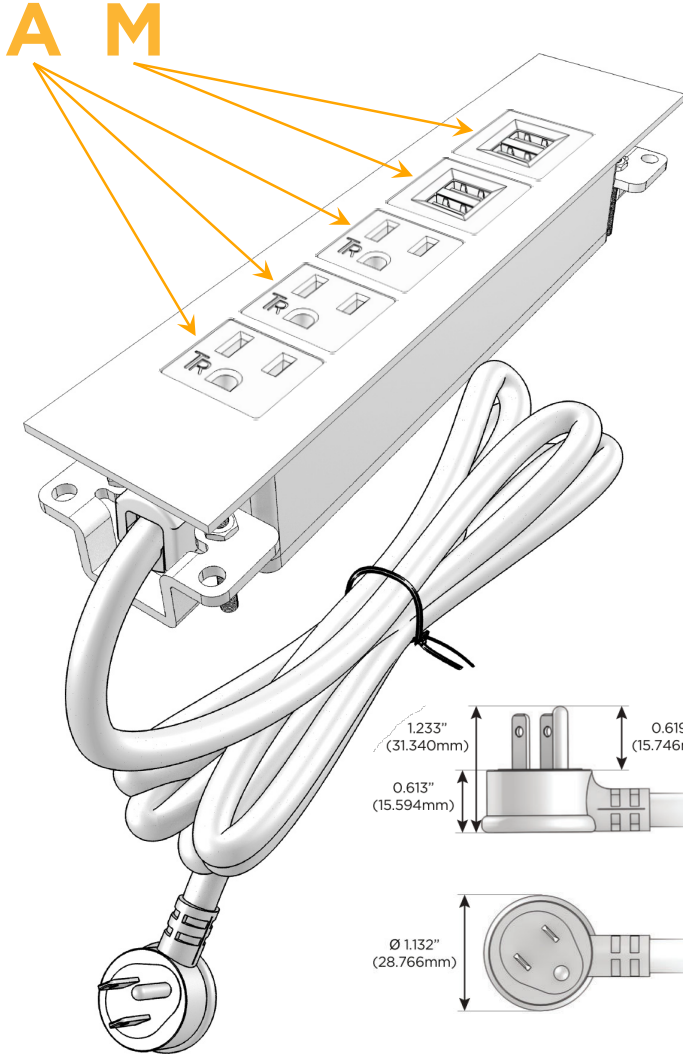

Trim Plate Finish: **WHITE (ABS)**

Custom Finishes Available

M-POWER-5T-AAAMM-WATP

Features:

**Module/Port Options:**

- A** Tamper Resistant AC Receptacle
- E** USB-A & USB-C (20W)
- M** Double USB-A (Fast Charging Ports - 18W)
- H** HDMI
- 6** CAT 6
- 12** RJ 12
- X** Switched AC
- Y** 3-Way Switch (Low Voltage)
- V** USB-C (45W High Speed Charging Port)
- S** USB-C (25W High Speed Charging Port)
- R** Switched AC (Rocker Switch)
- D** Dimmer Switch

**Plug:**

Supplied with Low Profile Flat 45° Angle 120 VAC Plug

Optional Standard Straight 120 VAC Plug

Optional Straight 120 VAC Pass-through Plug

- CLEAN, COMPACT DESIGN
- STREAMLINED
- LOW PROFILE
- SIDE-EXITING CORDS
- PLUG & PLAY
- 6' AC CORD & PLUG (FLAT PLUG STANDARD)
- CUSTOMIZABLE CONFIGURATIONS AND FINISHES
- UL LISTED FOR MOUNTING IN FURNITURE
- 15A

# M-POWER-5T

AC POWER & DATA CONNECTIVITY SOLUTION

M-POWER-5T-AAAMM-WATP

Specs:

**Modules/Ports:**

- A** Tamper Resistant AC Receptacle
- M** Double USB-A (Fast Charging Ports - 18W)

Distributed by

Mormax Company, Inc.