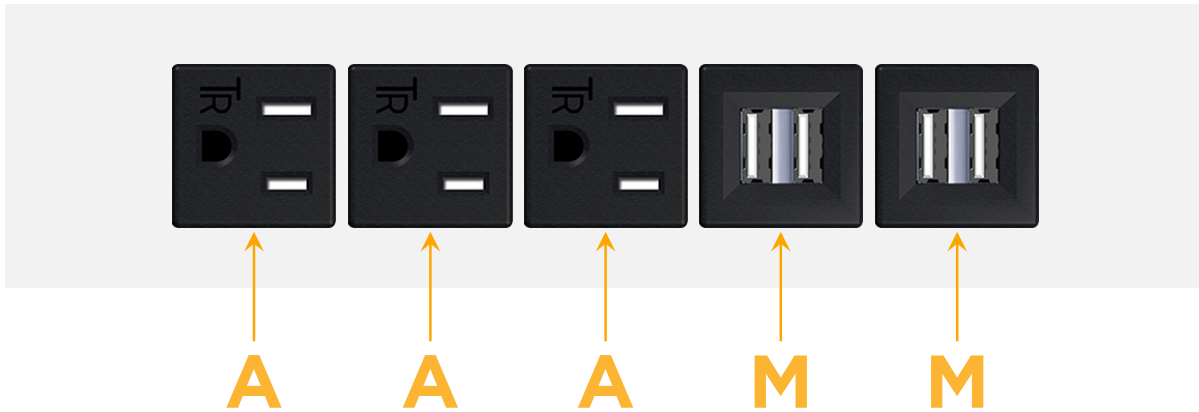

sales@mormax.com

mormax.com

Metro Light & Power's line of power & data solutions offers sophisticated design elements combined with greater ease of installation. Streamlined and low-profile, enhanced by side-exiting cords, our outlets advance the industry with their cutting edge look and feel. We believe flexibility is key, and we provide a variety of mounting options, including the ability to mount in limited spaces. Our outlets are available in many finishes and configurations, in addition to a custom color and finish capability for our clients.

Trim Plate Finish: **WHITE (ABS)**

Custom Finishes Available

M-POWER-5T-AAAMM-WATP

Features:

**Module/Port Options:**

- A** Tamper Resistant AC Receptacle
- E** USB-A & USB-C (20W)
- M** Double USB-A (Fast Charging Ports - 18W)
- H** HDMI
- 6** CAT 6
- 12** RJ 12
- X** Switched AC
- Y** 3-Way Switch (Low Voltage)
- V** USB-C (45W High Speed Charging Port)
- S** USB-C (25W High Speed Charging Port)
- R** Switched AC (Rocker Switch)
- D** Dimmer Switch

**Plug:**

Supplied with Low Profile Flat 45° Angle 120 VAC Plug

Optional Standard Straight 120 VAC Plug

Optional Straight 120 VAC Pass-through Plug

- CLEAN, COMPACT DESIGN
- STREAMLINED
- LOW PROFILE
- SIDE-EXITING CORDS
- PLUG & PLAY
- 6' AC CORD & PLUG (FLAT PLUG STANDARD)
- CUSTOMIZABLE CONFIGURATIONS AND FINISHES
- UL LISTED FOR MOUNTING IN FURNITURE
- 15A

# M-POWER-5T

AC POWER & DATA CONNECTIVITY SOLUTION

M-POWER-5T-AAAMM-WATP

Specs:

**Modules/Ports:**

- A** Tamper Resistant AC Receptacle
- M** Double USB-A (Fast Charging Ports - 18W)

Distributed by

Mormax Company, Inc.