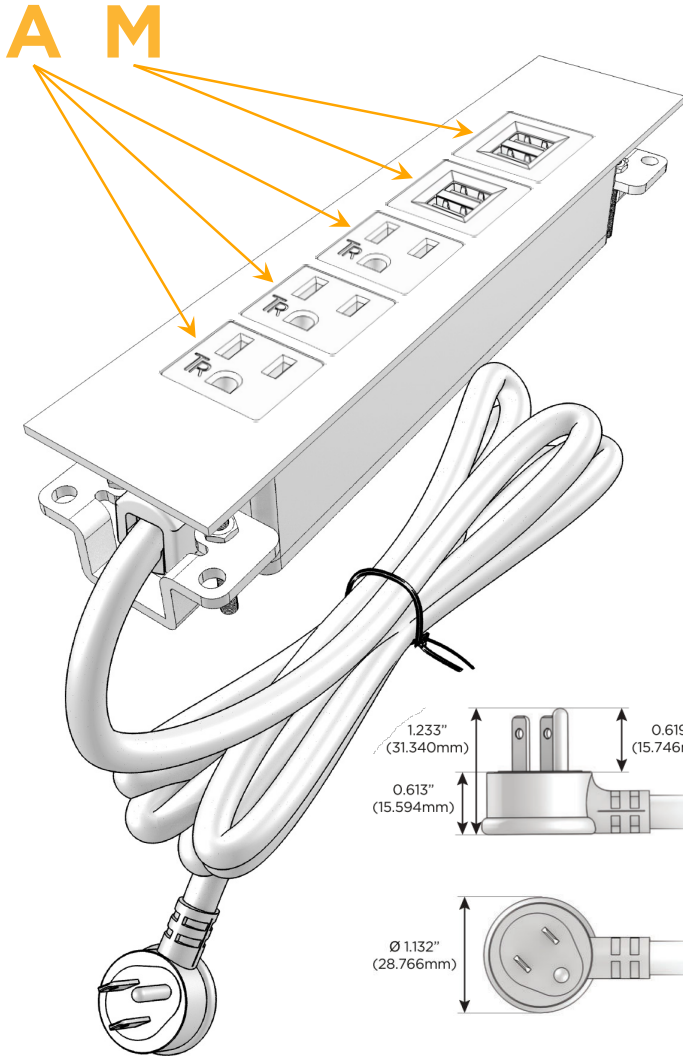

Trim Plate Finish: **STAINLESS STEEL BRUSHED**

Custom Finishes Available

M-POWER-5T-AAAMM-SS4TP

Features:

Module/Port Options:

- A** Tamper Resistant AC Receptacle
- E** USB-A & USB-C (20W)
- M** Double USB-A (Fast Charging Ports - 18W)
- H** HDMI
- 6** CAT 6
- 12** RJ 12
- X** Switched AC
- Y** 3-Way Switch (Low Voltage)
- V** USB-C (45W High Speed Charging Port)
- S** USB-C (25W High Speed Charging Port)
- R** Switched AC (Rocker Switch)
- D** Dimmer Switch

Plug:

Supplied with Low Profile Flat 45° Angle 120 VAC Plug

Optional Standard Straight 120 VAC Plug

Optional Straight 120 VAC Pass-through Plug

- CLEAN, COMPACT DESIGN
- STREAMLINED
- LOW PROFILE
- SIDE-EXITING CORDS
- PLUG & PLAY
- 6' AC CORD & PLUG (FLAT PLUG STANDARD)
- CUSTOMIZABLE CONFIGURATIONS AND FINISHES
- UL LISTED FOR MOUNTING IN FURNITURE
- 15A

M-POWER-5T

AC POWER & DATA CONNECTIVITY SOLUTION

M-POWER-5T-AAAMM-SS4TP

Specs:

Modules/Ports:

- A** Tamper Resistant AC Receptacle
- M** Double USB-A (Fast Charging Ports - 18W)

Distributed by

Mormax Company, Inc.