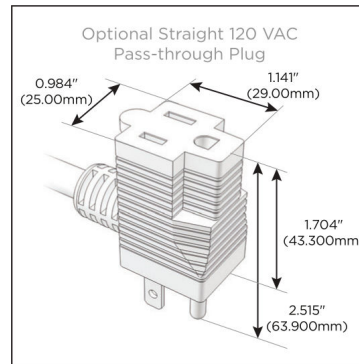

Plug:

Supplied with Low Profile Flat 45° Angle 120 VAC Plug

Optional Standard Straight 120 VAC Plug

Optional Straight 120 VAC Pass-through Plug

- CLEAN, COMPACT DESIGN
- STREAMLINED
- LOW PROFILE
- SIDE-EXITING CORDS
- PLUG & PLAY
- 6' AC CORD & PLUG (FLAT PLUG STANDARD)
- CUSTOMIZABLE CONFIGURATIONS AND FINISHES
- UL LISTED FOR MOUNTING IN FURNITURE
- 15A

M-POWER-5T

AC POWER & DATA CONNECTIVITY SOLUTION

M-POWER-5T-AAAMM-SS4TP

Specs:

Modules/Ports:

- A** Tamper Resistant AC Receptacle
- M** Double USB-A (Fast Charging Ports - 18W)

Distributed by

Mormax Company, Inc.