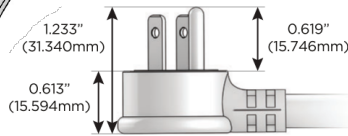

M-POWER-5T

AC POWER & DATA CONNECTIVITY SOLUTION

M-POWER-5T-AAAMM-SS4TP

Specs:

Modules/Ports:

- A** Tamper Resistant AC Receptacle
- M** Double USB-A (Fast Charging Ports - 18W)

Distributed by

Mormax Company, Inc.