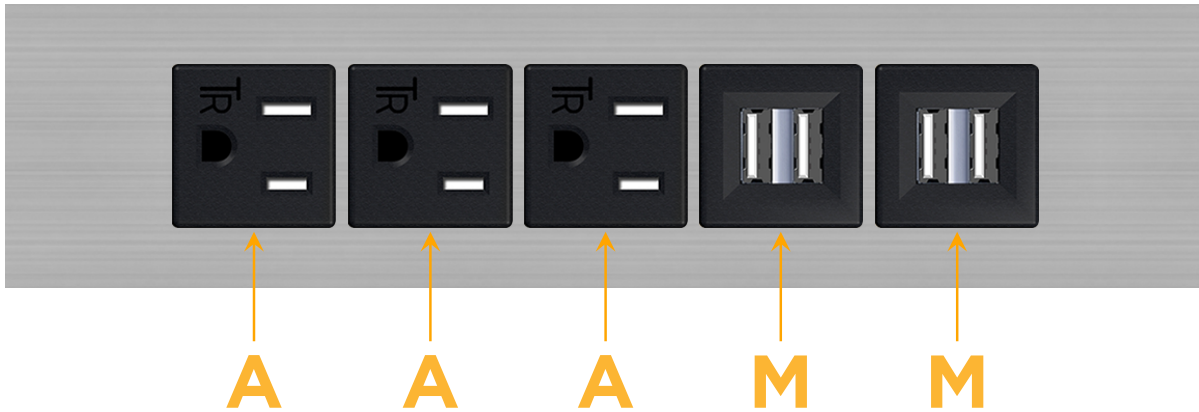

sales@mormax.com

mormax.com

Metro Light & Power's line of power & data solutions offers sophisticated design elements combined with greater ease of installation. Streamlined and low-profile, enhanced by side-exiting cords, our outlets advance the industry with their cutting edge look and feel. We believe flexibility is key, and we provide a variety of mounting options, including the ability to mount in limited spaces. Our outlets are available in many finishes and configurations, in addition to a custom color and finish capability for our clients.

Trim Plate Finish: **STAINLESS STEEL BRUSHED**

Custom Finishes Available

M-POWER-5T-AAAMM-SS4TP

Features:

Module/Port Options:

- A** Tamper Resistant AC Receptacle
- E** USB-A & USB-C (20W)
- M** Double USB-A (Fast Charging Ports - 18W)
- H** HDMI
- 6** CAT 6
- 12** RJ 12
- X** Switched AC
- Y** 3-Way Switch (Low Voltage)
- V** USB-C (45W High Speed Charging Port)
- S** USB-C (25W High Speed Charging Port)
- R** Switched AC (Rocker Switch)
- D** Dimmer Switch

Plug:

Supplied with Low Profile Flat 45° Angle 120 VAC Plug

Optional Standard Straight 120 VAC Plug

Optional Straight 120 VAC Pass-through Plug

- CLEAN, COMPACT DESIGN
- STREAMLINED
- LOW PROFILE
- SIDE-EXITING CORDS
- PLUG & PLAY
- 6' AC CORD & PLUG (FLAT PLUG STANDARD)
- CUSTOMIZABLE CONFIGURATIONS AND FINISHES
- UL LISTED FOR MOUNTING IN FURNITURE
- 15A

M-POWER-5T

AC POWER & DATA CONNECTIVITY SOLUTION

M-POWER-5T-AAAMM-SS4TP

Specs:

Modules/Ports:

- A** Tamper Resistant AC Receptacle
- M** Double USB-A (Fast Charging Ports - 18W)

Distributed by

Mormax Company, Inc.