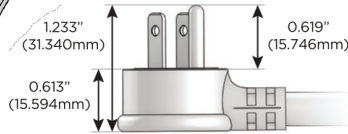

# M-POWER-5T

AC POWER & DATA CONNECTIVITY SOLUTION

M-POWER-5T-AAAMM-SATP

Specs:

**Modules/Ports:**

- A** Tamper Resistant AC Receptacle
- M** Double USB-A (Fast Charging Ports - 18W)

Distributed by

Mormax Company, Inc.