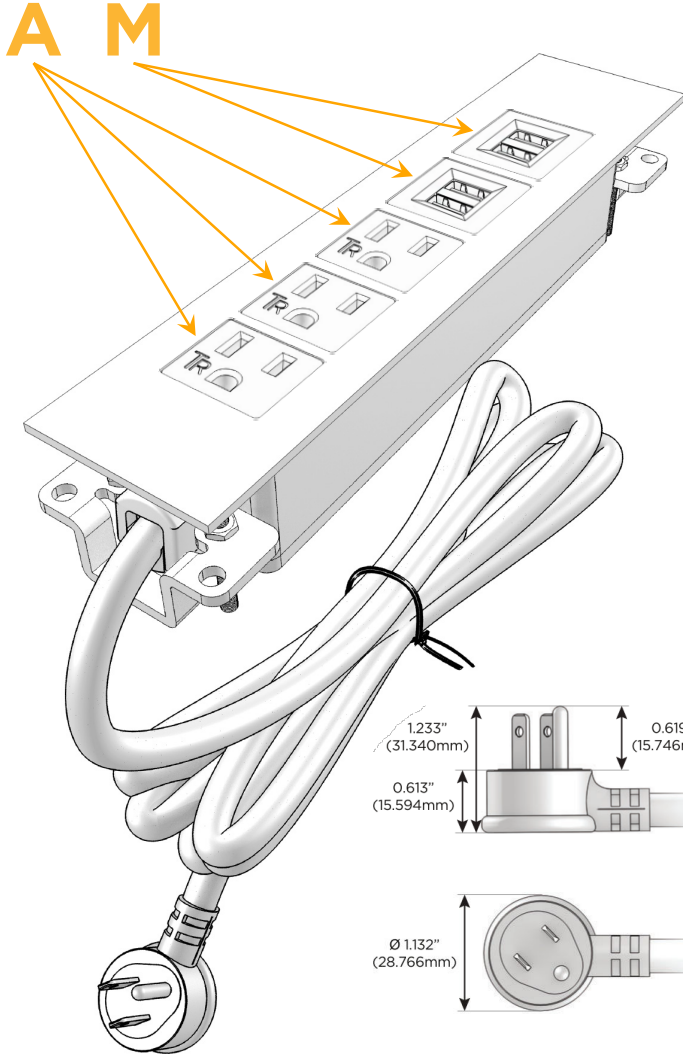

Trim Plate Finish: **SATIN NICKEL (ABS)**

Custom Finishes Available

M-POWER-5T-AAAMM-SATP

Features:

**Module/Port Options:**

- A** Tamper Resistant AC Receptacle
- E** USB-A & USB-C (20W)
- M** Double USB-A (Fast Charging Ports - 18W)
- H** HDMI
- 6** CAT 6
- 12** RJ 12
- X** Switched AC
- Y** 3-Way Switch (Low Voltage)
- V** USB-C (45W High Speed Charging Port)
- S** USB-C (25W High Speed Charging Port)
- R** Switched AC (Rocker Switch)
- D** Dimmer Switch

**Plug:**

Supplied with Low Profile Flat 45° Angle 120 VAC Plug

Optional Standard Straight 120 VAC Plug

Optional Straight 120 VAC Pass-through Plug

- CLEAN, COMPACT DESIGN
- STREAMLINED
- LOW PROFILE
- SIDE-EXITING CORDS
- PLUG & PLAY
- 6' AC CORD & PLUG (FLAT PLUG STANDARD)
- CUSTOMIZABLE CONFIGURATIONS AND FINISHES
- UL LISTED FOR MOUNTING IN FURNITURE
- 15A

# M-POWER-5T

AC POWER & DATA CONNECTIVITY SOLUTION

M-POWER-5T-AAAMM-SATP

Specs:

**Modules/Ports:**

- A** Tamper Resistant AC Receptacle
- M** Double USB-A (Fast Charging Ports - 18W)

Distributed by

Mormax Company, Inc.