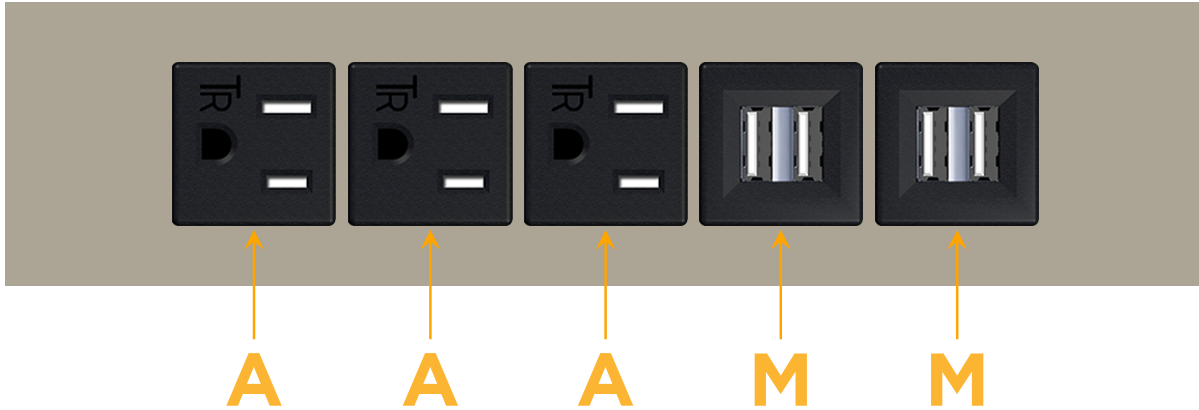

Trim Plate Finish: **SATIN NICKEL (ABS)**

Custom Finishes Available

M-POWER-5T-AAAMM-SATP

Features:

**Module/Port Options:**

- A** Tamper Resistant AC Receptacle
- E** USB-A & USB-C (20W)
- M** Double USB-A (Fast Charging Ports - 18W)
- H** HDMI
- 6** CAT 6
- 12** RJ 12
- X** Switched AC
- Y** 3-Way Switch (Low Voltage)
- V** USB-C (45W High Speed Charging Port)
- S** USB-C (25W High Speed Charging Port)
- R** Switched AC (Rocker Switch)
- D** Dimmer Switch

**Plug:**

Supplied with Low Profile Flat 45° Angle 120 VAC Plug

Optional Standard Straight 120 VAC Plug

Optional Straight 120 VAC Pass-through Plug

- CLEAN, COMPACT DESIGN
- STREAMLINED
- LOW PROFILE
- SIDE-EXITING CORDS
- PLUG & PLAY
- 6' AC CORD & PLUG (FLAT PLUG STANDARD)
- CUSTOMIZABLE CONFIGURATIONS AND FINISHES
- UL LISTED FOR MOUNTING IN FURNITURE
- 15A

# M-POWER-5T

AC POWER & DATA CONNECTIVITY SOLUTION

M-POWER-5T-AAAMM-SATP

Specs:

**Modules/Ports:**

- A** Tamper Resistant AC Receptacle
- M** Double USB-A (Fast Charging Ports - 18W)

Distributed by

Mormax Company, Inc.