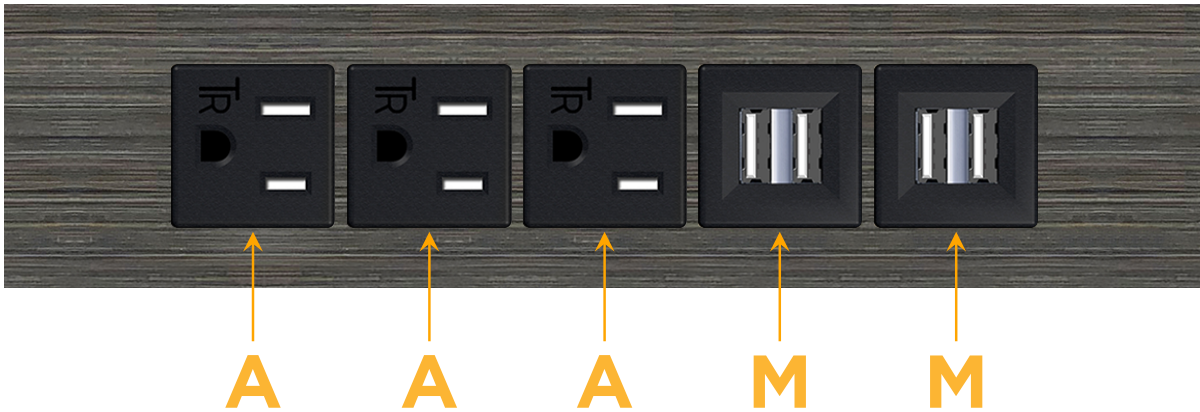

Trim Plate Finish: **GUNMETAL (ABS)**

Custom Finishes Available

M-POWER-5T-AAAMM-S3ATP

Features:

**Module/Port Options:**

- A** Tamper Resistant AC Receptacle
- E** USB-A & USB-C (20W)
- M** Double USB-A (Fast Charging Ports - 18W)
- H** HDMI
- 6** CAT 6
- 12** RJ 12
- X** Switched AC
- Y** 3-Way Switch (Low Voltage)
- V** USB-C (45W High Speed Charging Port)
- S** USB-C (25W High Speed Charging Port)
- R** Switched AC (Rocker Switch)
- D** Dimmer Switch

**Plug:**

Supplied with Low Profile Flat 45° Angle 120 VAC Plug

Optional Standard Straight 120 VAC Plug

Optional Straight 120 VAC Pass-through Plug

- CLEAN, COMPACT DESIGN
- STREAMLINED
- LOW PROFILE
- SIDE-EXITING CORDS
- PLUG & PLAY
- 6' AC CORD & PLUG (FLAT PLUG STANDARD)
- CUSTOMIZABLE CONFIGURATIONS AND FINISHES
- UL LISTED FOR MOUNTING IN FURNITURE
- 15A

# M-POWER-5T

AC POWER & DATA CONNECTIVITY SOLUTION

M-POWER-5T-AAAMM-S3ATP

Specs:

**Modules/Ports:**

- A** Tamper Resistant AC Receptacle
- M** Double USB-A (Fast Charging Ports - 18W)

Distributed by

Mormax Company, Inc.