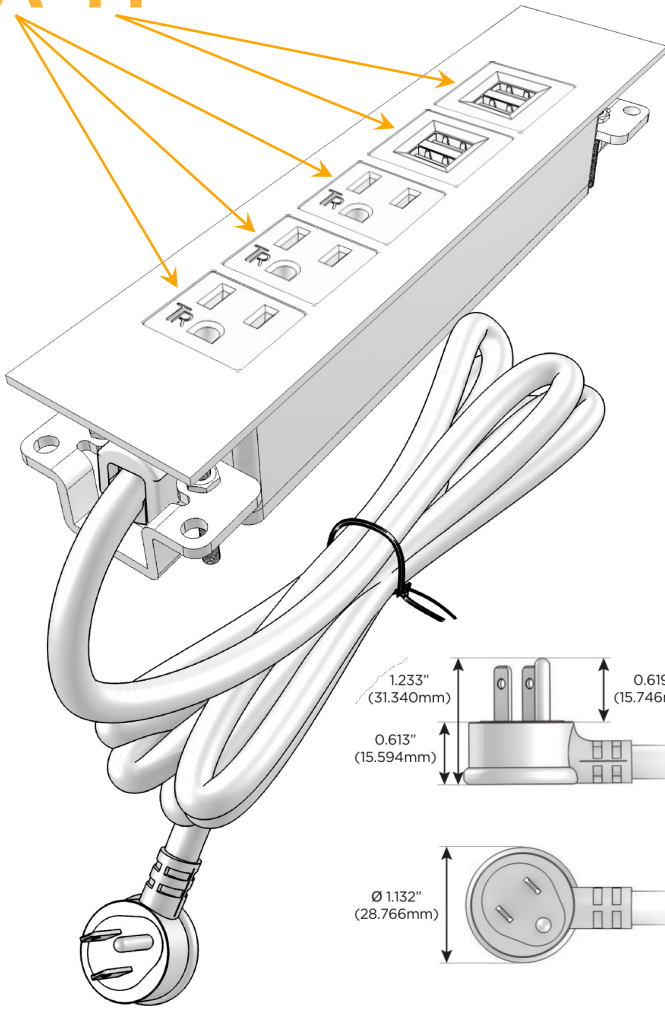

M-POWER-5T

AC POWER & DATA CONNECTIVITY SOLUTION

M-POWER-5T-AAAMM-S3ATP

Specs:

Modules/Ports:

- **A** Tamper Resistant AC Receptacle
- **M** Double USB-A (Fast Charging Ports - 18W)

Distributed by

Mormax Company, Inc.

8 Westchester Plaza

Elmsford, NY 10523

914-699-0101

sales@mormax.com

mormax.com

A M