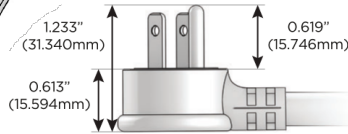

Mormax Company, Inc.

8 Westchester Plaza

Elmsford, NY 10523

914-699-0101

sales@mormax.com

mormax.com

A M