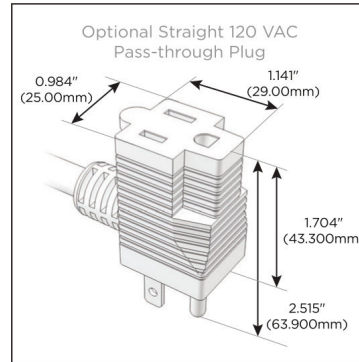

Plug:

Supplied with Low Profile Flat 45° Angle 120 VAC Plug

Optional Standard Straight 120 VAC Plug

Optional Straight 120 VAC Pass-through Plug

- CLEAN, COMPACT DESIGN
- STREAMLINED
- LOW PROFILE
- SIDE-EXITING CORDS
- PLUG & PLAY
- 6' AC CORD & PLUG (FLAT PLUG STANDARD)
- CUSTOMIZABLE CONFIGURATIONS AND FINISHES
- UL LISTED FOR MOUNTING IN FURNITURE
- 15A

M-POWER-5T

AC POWER & DATA CONNECTIVITY SOLUTION

M-POWER-5T-AAAMM-CRATP

Specs:

Modules/Ports:

- A** Tamper Resistant AC Receptacle
- M** Double USB-A (Fast Charging Ports - 18W)

Distributed by

Mormax Company, Inc.