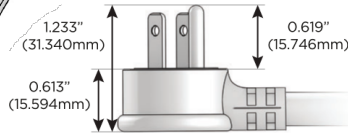

M-POWER-5T

AC POWER & DATA CONNECTIVITY SOLUTION

M-POWER-5T-AAAMM-CRATP

Specs:

Modules/Ports:

- A** Tamper Resistant AC Receptacle
- M** Double USB-A (Fast Charging Ports - 18W)

Distributed by

Mormax Company, Inc.