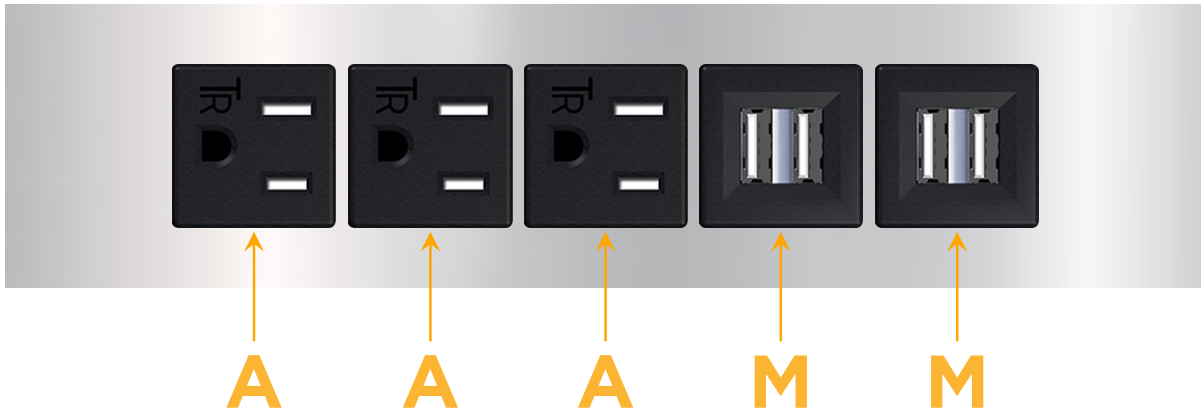

sales@mormax.com

mormax.com

Metro Light & Power's line of power & data solutions offers sophisticated design elements combined with greater ease of installation. Streamlined and low-profile, enhanced by side-exiting cords, our outlets advance the industry with their cutting edge look and feel. We believe flexibility is key, and we provide a variety of mounting options, including the ability to mount in limited spaces. Our outlets are available in many finishes and configurations, in addition to a custom color and finish capability for our clients.

Trim Plate Finish: **CHROME (ABS)**

Custom Finishes Available

M-POWER-5T-AAAMM-CRATP

Features:

Module/Port Options:

- A** Tamper Resistant AC Receptacle
- E** USB-A & USB-C (20W)
- M** Double USB-A (Fast Charging Ports - 18W)
- H** HDMI
- 6** CAT 6
- 12** RJ 12
- X** Switched AC
- Y** 3-Way Switch (Low Voltage)
- V** USB-C (45W High Speed Charging Port)
- S** USB-C (25W High Speed Charging Port)
- R** Switched AC (Rocker Switch)
- D** Dimmer Switch

Plug:

Supplied with Low Profile Flat 45° Angle 120 VAC Plug

Optional Standard Straight 120 VAC Plug

Optional Straight 120 VAC Pass-through Plug

- CLEAN, COMPACT DESIGN
- STREAMLINED
- LOW PROFILE
- SIDE-EXITING CORDS
- PLUG & PLAY
- 6' AC CORD & PLUG (FLAT PLUG STANDARD)
- CUSTOMIZABLE CONFIGURATIONS AND FINISHES
- UL LISTED FOR MOUNTING IN FURNITURE
- 15A

M-POWER-5T

AC POWER & DATA CONNECTIVITY SOLUTION

M-POWER-5T-AAAMM-CRATP

Specs:

Modules/Ports:

- A** Tamper Resistant AC Receptacle
- M** Double USB-A (Fast Charging Ports - 18W)

Distributed by

Mormax Company, Inc.