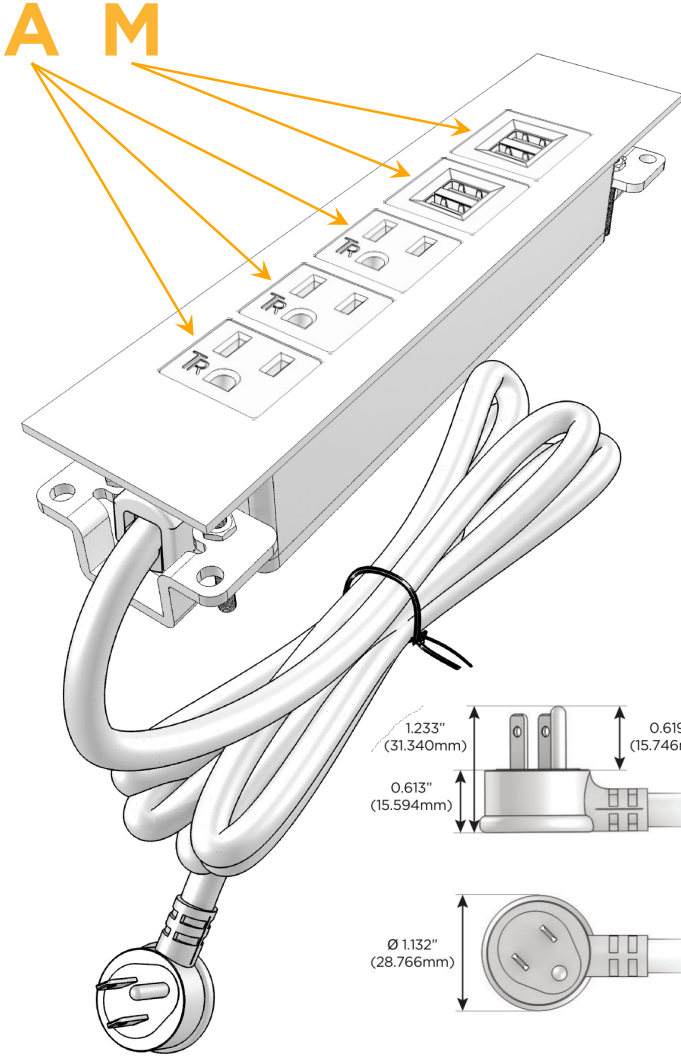

Trim Plate Finish: **CHROME (ABS)**

Custom Finishes Available

M-POWER-5T-AAAMM-CRATP

Features:

Module/Port Options:

- A** Tamper Resistant AC Receptacle
- E** USB-A & USB-C (20W)
- M** Double USB-A (Fast Charging Ports - 18W)
- H** HDMI
- 6** CAT 6
- 12** RJ 12
- X** Switched AC
- Y** 3-Way Switch (Low Voltage)
- V** USB-C (45W High Speed Charging Port)
- S** USB-C (25W High Speed Charging Port)
- R** Switched AC (Rocker Switch)
- D** Dimmer Switch

Plug:

Supplied with Low Profile Flat 45° Angle 120 VAC Plug

Optional Standard Straight 120 VAC Plug

Optional Straight 120 VAC Pass-through Plug

- CLEAN, COMPACT DESIGN
- STREAMLINED
- LOW PROFILE
- SIDE-EXITING CORDS
- PLUG & PLAY
- 6' AC CORD & PLUG (FLAT PLUG STANDARD)
- CUSTOMIZABLE CONFIGURATIONS AND FINISHES
- UL LISTED FOR MOUNTING IN FURNITURE
- 15A

M-POWER-5T

AC POWER & DATA CONNECTIVITY SOLUTION

M-POWER-5T-AAAMM-CRATP

Specs:

Modules/Ports:

- A** Tamper Resistant AC Receptacle
- M** Double USB-A (Fast Charging Ports - 18W)

Distributed by

Mormax Company, Inc.