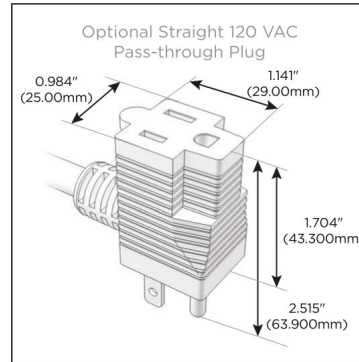

**Plug:**

Supplied with Low Profile Flat 45° Angle 120 VAC Plug

Optional Standard Straight 120 VAC Plug

Optional Straight 120 VAC Pass-through Plug

- CLEAN, COMPACT DESIGN
- STREAMLINED
- LOW PROFILE
- SIDE-EXITING CORDS
- PLUG & PLAY
- 6' AC CORD & PLUG (FLAT PLUG STANDARD)
- CUSTOMIZABLE CONFIGURATIONS AND FINISHES
- UL LISTED FOR MOUNTING IN FURNITURE
- 15A

# M-POWER-5T

AC POWER & DATA CONNECTIVITY SOLUTION

M-POWER-5T-AAAMM-CHATP

Specs:

**Modules/Ports:**

- A** Tamper Resistant AC Receptacle
- M** Double USB-A (Fast Charging Ports - 18W)

Distributed by

Mormax Company, Inc.