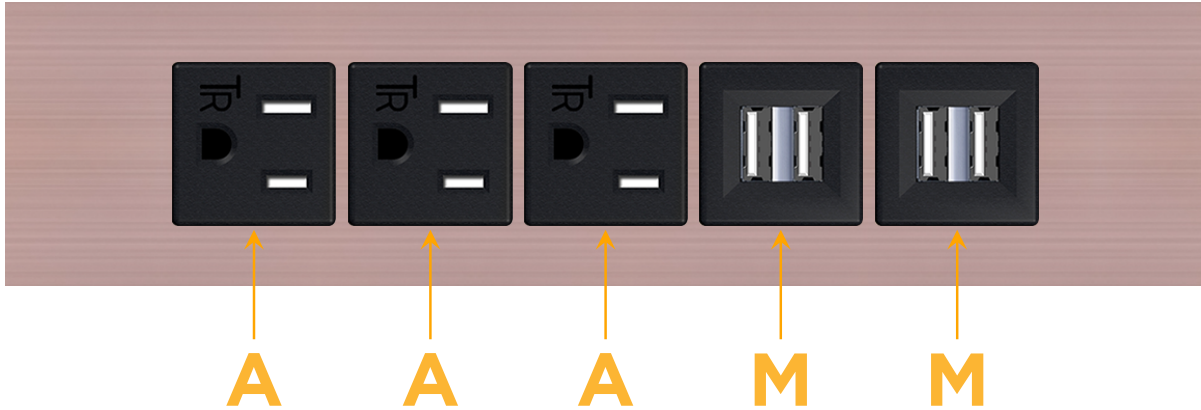

Trim Plate Finish: **CHAMPAGNE (ABS)**

Custom Finishes Available

M-POWER-5T-AAAMM-CHATP

Features:

**Module/Port Options:**

- A** Tamper Resistant AC Receptacle
- E** USB-A & USB-C (20W)
- M** Double USB-A (Fast Charging Ports - 18W)
- H** HDMI
- 6** CAT 6
- 12** RJ 12
- X** Switched AC
- Y** 3-Way Switch (Low Voltage)
- V** USB-C (45W High Speed Charging Port)
- S** USB-C (25W High Speed Charging Port)
- R** Switched AC (Rocker Switch)
- D** Dimmer Switch

**Plug:**

Supplied with Low Profile Flat 45° Angle 120 VAC Plug

Optional Standard Straight 120 VAC Plug

Optional Straight 120 VAC Pass-through Plug

- CLEAN, COMPACT DESIGN
- STREAMLINED
- LOW PROFILE
- SIDE-EXITING CORDS
- PLUG & PLAY
- 6' AC CORD & PLUG (FLAT PLUG STANDARD)
- CUSTOMIZABLE CONFIGURATIONS AND FINISHES
- UL LISTED FOR MOUNTING IN FURNITURE
- 15A

# M-POWER-5T

AC POWER & DATA CONNECTIVITY SOLUTION

M-POWER-5T-AAAMM-CHATP

Specs:

**Modules/Ports:**

- A** Tamper Resistant AC Receptacle
- M** Double USB-A (Fast Charging Ports - 18W)

Distributed by

Mormax Company, Inc.