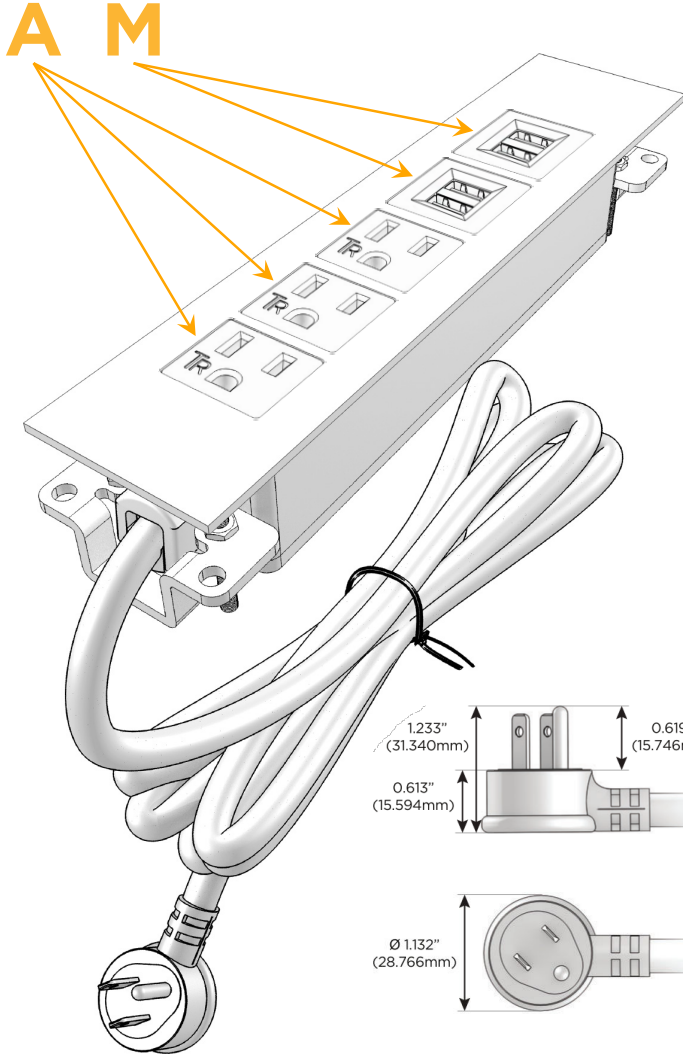

Trim Plate Finish: **CHAMPAGNE (ABS)**

Custom Finishes Available

M-POWER-5T-AAAMM-CHATP

Features:

**Module/Port Options:**

- A** Tamper Resistant AC Receptacle
- E** USB-A & USB-C (20W)
- M** Double USB-A (Fast Charging Ports - 18W)
- H** HDMI
- 6** CAT 6
- 12** RJ 12
- X** Switched AC
- Y** 3-Way Switch (Low Voltage)
- V** USB-C (45W High Speed Charging Port)
- S** USB-C (25W High Speed Charging Port)
- R** Switched AC (Rocker Switch)
- D** Dimmer Switch

**Plug:**

Supplied with Low Profile Flat 45° Angle 120 VAC Plug

Optional Standard Straight 120 VAC Plug

Optional Straight 120 VAC Pass-through Plug

- CLEAN, COMPACT DESIGN
- STREAMLINED
- LOW PROFILE
- SIDE-EXITING CORDS
- PLUG & PLAY
- 6' AC CORD & PLUG (FLAT PLUG STANDARD)
- CUSTOMIZABLE CONFIGURATIONS AND FINISHES
- UL LISTED FOR MOUNTING IN FURNITURE
- 15A

# M-POWER-5T

AC POWER & DATA CONNECTIVITY SOLUTION

M-POWER-5T-AAAMM-CHATP

Specs:

**Modules/Ports:**

- A** Tamper Resistant AC Receptacle
- M** Double USB-A (Fast Charging Ports - 18W)

Distributed by

Mormax Company, Inc.