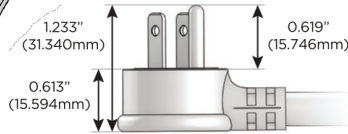

# M-POWER-5T

AC POWER & DATA CONNECTIVITY SOLUTION

M-POWER-5T-AAAMM-CHATP

Specs:

**Modules/Ports:**

- A** Tamper Resistant AC Receptacle
- M** Double USB-A (Fast Charging Ports - 18W)

Distributed by

Mormax Company, Inc.