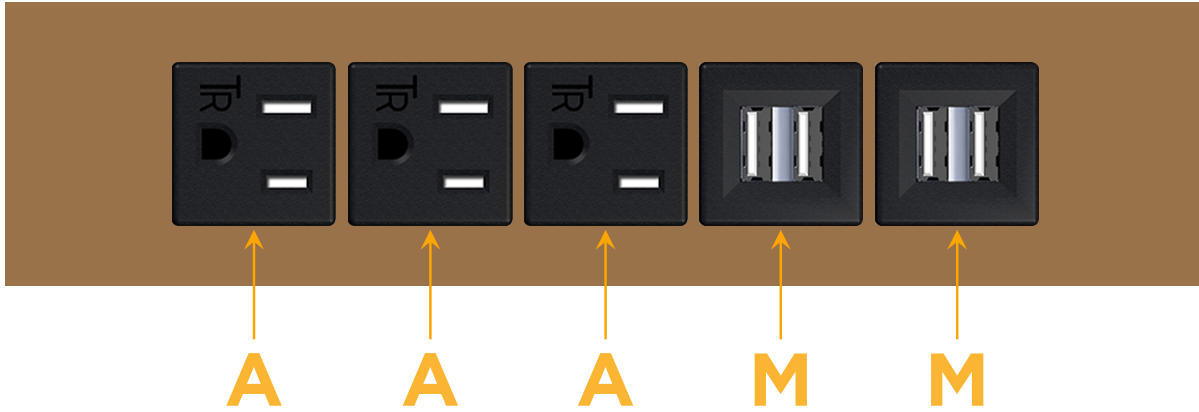

M-POWER-5T

AC POWER & DATA CONNECTIVITY SOLUTION

M-POWER-5T-AAAMM-BZ5ATP

Distributed by

Mormax Company, Inc.

8 Westchester Plaza

Elmsford, NY 10523

914-699-0101

sales@mormax.com

mormax.com

Metro Light & Power's line of power & data solutions offers sophisticated design elements combined with greater ease of installation. Streamlined and low-profile, enhanced by side-exiting cords, our outlets advance the industry with their cutting edge look and feel. We believe flexibility is key, and we provide a variety of mounting options, including the ability to mount in limited spaces. Our outlets are available in many finishes and configurations, in addition to a custom color and finish capability for our clients.

Trim Plate Finish: **ARCHITECTURAL BRONZE (ABS)**

Custom Finishes Available

M-POWER-5T-AAAMM-BZ5ATP

Features:

Module/Port Options:

- **A** Tamper Resistant AC Receptacle
- **E** USB-A & USB-C (20W)
- **M** Double USB-A (Fast Charging Ports - 18W)
- **H** HDMI
- **6** CAT 6
- **12** RJ 12
- **X** Switched AC
- **Y** 3-Way Switch (Low Voltage)
- **V** USB-C (45W High Speed Charging Port)
- **S** USB-C (25W High Speed Charging Port)
- **R** Switched AC (Rocker Switch)
- **D** Dimmer Switch

Plug:

Supplied with Low Profile Flat 45° Angle 120 VAC Plug

Optional Standard Straight 120 VAC Plug

Optional Straight 120 VAC Pass-through Plug

- CLEAN, COMPACT DESIGN
- STREAMLINED
- LOW PROFILE
- SIDE-EXITING CORDS
- PLUG & PLAY
- 6' AC CORD & PLUG (FLAT PLUG STANDARD)
- CUSTOMIZABLE CONFIGURATIONS AND FINISHES
- UL LISTED FOR MOUNTING IN FURNITURE
- 15A