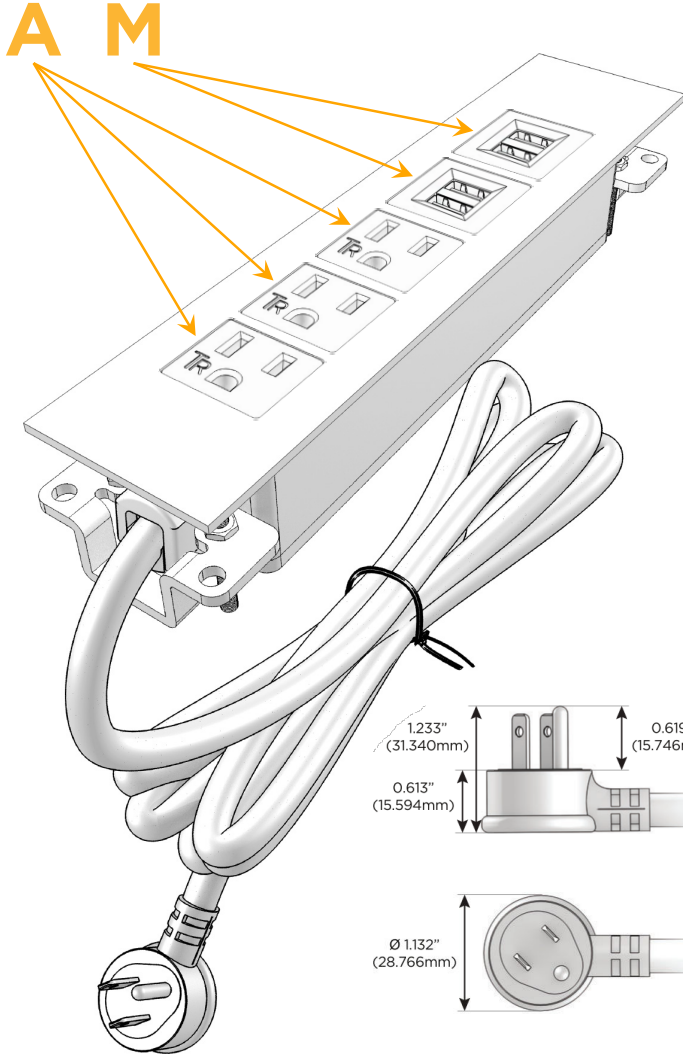

##### Module/Port Options:

- A** Tamper Resistant AC Receptacle
- E** USB-A & USB-C (20W)
- M** Double USB-A (Fast Charging Ports - 18W)
- H** HDMI
- 6** CAT 6
- 12** RJ 12
- X** Switched AC
- Y** 3-Way Switch (Low Voltage)
- V** USB-C (45W High Speed Charging Port)
- S** USB-C (25W High Speed Charging Port)
- R** Switched AC (Rocker Switch)
- D** Dimmer Switch

##### Plug:

Supplied with Low Profile Flat 45° Angle 120 VAC Plug

Optional Standard Straight 120 VAC Plug

Optional Straight 120 VAC Pass-through Plug

- CLEAN, COMPACT DESIGN
- STREAMLINED
- LOW PROFILE
- SIDE-EXITING CORDS
- PLUG & PLAY
- 6' AC CORD & PLUG (FLAT PLUG STANDARD)
- CUSTOMIZABLE CONFIGURATIONS AND FINISHES
- UL LISTED FOR MOUNTING IN FURNITURE
- 15A

## AC POWER & DATA CONNECTIVITY SOLUTION

M-POWER-5T-AAAMM-BZ5ATP

Specs:

**Modules/Ports:**

- A** Tamper Resistant AC Receptacle
- M** Double USB-A (Fast Charging Ports - 18W)

Distributed by

Mormax Company, Inc.