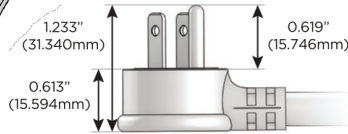

M-POWER-5T

AC POWER & DATA CONNECTIVITY SOLUTION

M-POWER-5T-AAAMM-BZ5ATP

Specs:

Modules/Ports:

- **A** Tamper Resistant AC Receptacle
- **M** Double USB-A (Fast Charging Ports - 18W)