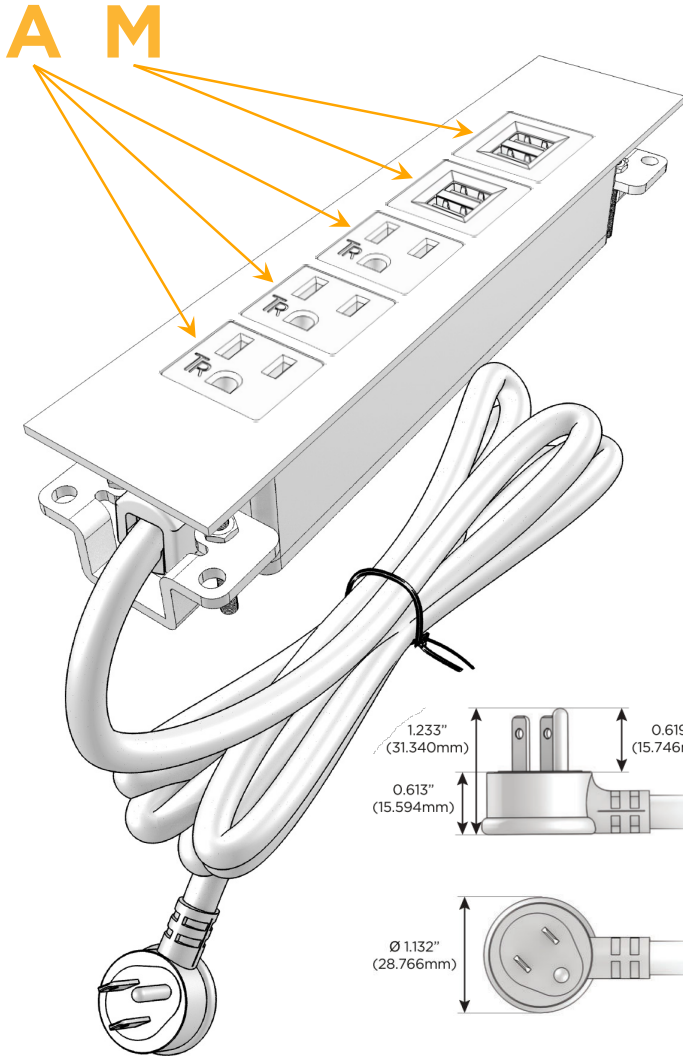

### Module/Port Options:

- A** Tamper Resistant AC Receptacle
- E** USB-A & USB-C (20W)
- M** Double USB-A (Fast Charging Ports - 18W)
- H** HDMI
- 6** CAT 6
- 12** RJ 12
- X** Switched AC
- Y** 3-Way Switch (Low Voltage)
- V** USB-C (45W High Speed Charging Port)
- S** USB-C (25W High Speed Charging Port)
- R** Switched AC (Rocker Switch)
- D** Dimmer Switch

### Plug:

Supplied with Low Profile Flat 45° Angle 120 VAC Plug

Optional Standard Straight 120 VAC Plug

Optional Straight 120 VAC Pass-through Plug

- CLEAN, COMPACT DESIGN
- STREAMLINED
- LOW PROFILE
- SIDE-EXITING CORDS
- PLUG & PLAY
- 6' AC CORD & PLUG (FLAT PLUG STANDARD)
- CUSTOMIZABLE CONFIGURATIONS AND FINISHES
- UL LISTED FOR MOUNTING IN FURNITURE
- 15A

# M-POWER-5T

AC POWER & DATA CONNECTIVITY SOLUTION

M-POWER-5T-AAAMM-BZ4TP

Specs:

**Modules/Ports:**

- A** Tamper Resistant AC Receptacle
- M** Double USB-A (Fast Charging Ports - 18W)

Distributed by

Mormax Company, Inc.