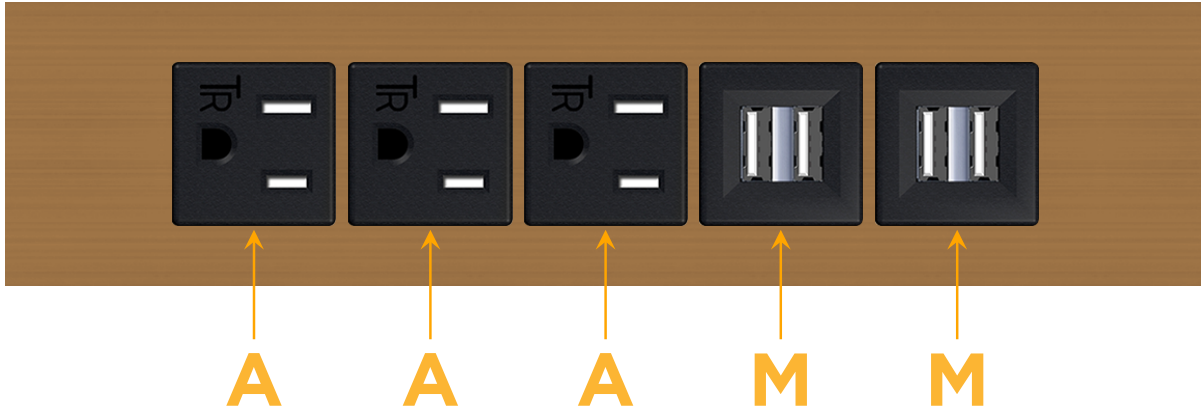

M-POWER-5T

AC POWER & DATA CONNECTIVITY SOLUTION

M-POWER-5T-AAAMM-BZ4TP

Distributed by

Mormax Company, Inc.

8 Westchester Plaza

Elmsford, NY 10523

914-699-0101

sales@mormax.com

mormax.com

Metro Light & Power's line of power & data solutions offers sophisticated design elements combined with greater ease of installation. Streamlined and low-profile, enhanced by side-exiting cords, our outlets advance the industry with their cutting edge look and feel. We believe flexibility is key, and we provide a variety of mounting options, including the ability to mount in limited spaces. Our outlets are available in many finishes and configurations, in addition to a custom color and finish capability for our clients.

Trim Plate Finish: **SOLID BRONZE BRUSHED**

Custom Finishes Available

M-POWER-5T-AAAMM-BZ4TP

Features:

Module/Port Options:

- **A** Tamper Resistant AC Receptacle
- **E** USB-A & USB-C (20W)
- **M** Double USB-A (Fast Charging Ports - 18W)
- **H** HDMI
- **6** CAT 6
- **12** RJ 12
- **X** Switched AC
- **Y** 3-Way Switch (Low Voltage)
- **V** USB-C (45W High Speed Charging Port)
- **S** USB-C (25W High Speed Charging Port)
- **R** Switched AC (Rocker Switch)
- **D** Dimmer Switch

Plug:

Supplied with Low Profile Flat 45° Angle 120 VAC Plug

Optional Standard Straight 120 VAC Plug

Optional Straight 120 VAC Pass-through Plug

- CLEAN, COMPACT DESIGN
- STREAMLINED
- LOW PROFILE
- SIDE-EXITING CORDS
- PLUG & PLAY
- 6' AC CORD & PLUG (FLAT PLUG STANDARD)
- CUSTOMIZABLE CONFIGURATIONS AND FINISHES
- UL LISTED FOR MOUNTING IN FURNITURE
- 15A