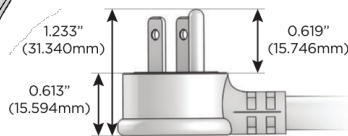

### Plug:

Supplied with Low Profile Flat 45° Angle 120 VAC Plug

Optional Standard Straight 120 VAC Plug

Optional Straight 120 VAC Pass-through Plug

- CLEAN, COMPACT DESIGN
- STREAMLINED
- LOW PROFILE
- SIDE-EXITING CORDS
- PLUG & PLAY
- 6' AC CORD & PLUG (FLAT PLUG STANDARD)
- CUSTOMIZABLE CONFIGURATIONS AND FINISHES
- UL LISTED FOR MOUNTING IN FURNITURE
- 15A

# M-POWER-5T

AC POWER & DATA CONNECTIVITY SOLUTION

M-POWER-5T-AAAMM-BZ4TP

Specs:

**Modules/Ports:**

- A** Tamper Resistant AC Receptacle
- M** Double USB-A (Fast Charging Ports - 18W)

Distributed by

Mormax Company, Inc.