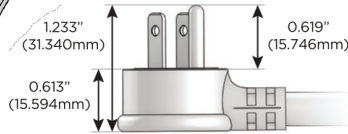

### Plug:

Supplied with Low Profile Flat 45° Angle 120 VAC Plug

Optional Standard Straight 120 VAC Plug

Optional Straight 120 VAC Pass-through Plug

- CLEAN, COMPACT DESIGN
- STREAMLINED
- LOW PROFILE
- SIDE-EXITING CORDS
- PLUG & PLAY
- 6' AC CORD & PLUG (FLAT PLUG STANDARD)
- CUSTOMIZABLE CONFIGURATIONS AND FINISHES
- UL LISTED FOR MOUNTING IN FURNITURE
- 15A

# M-POWER-5T

AC POWER & DATA CONNECTIVITY SOLUTION

M-POWER-5T-AAAMM-BRTP

Specs:

**Modules/Ports:**

- A** Tamper Resistant AC Receptacle
- M** Double USB-A (Fast Charging Ports - 18W)

Distributed by

Mormax Company, Inc.