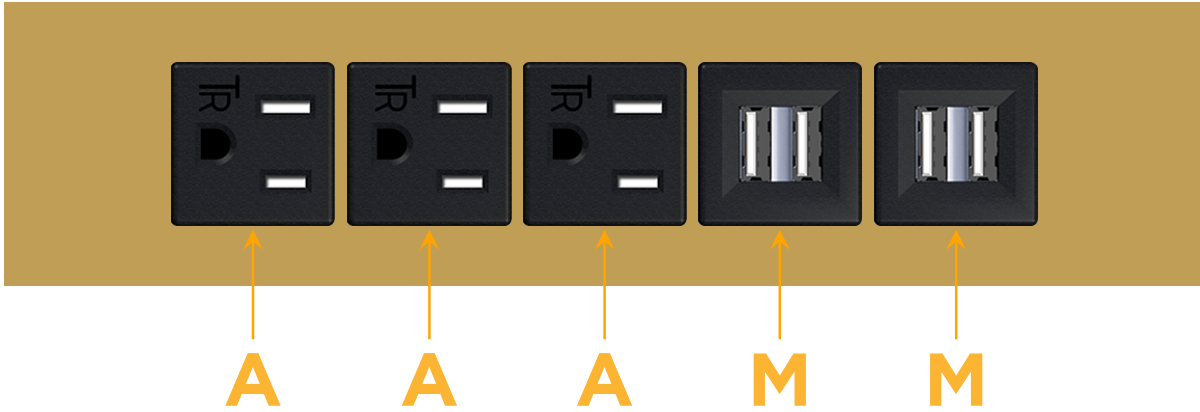

M-POWER-5T

AC POWER & DATA CONNECTIVITY SOLUTION

M-POWER-5T-AAAMM-BRTP

Distributed by

Mormax Company, Inc.

8 Westchester Plaza

Elmsford, NY 10523

914-699-0101

sales@mormax.com

mormax.com

Metro Light & Power's line of power & data solutions offers sophisticated design elements combined with greater ease of installation. Streamlined and low-profile, enhanced by side-exiting cords, our outlets advance the industry with their cutting edge look and feel. We believe flexibility is key, and we provide a variety of mounting options, including the ability to mount in limited spaces. Our outlets are available in many finishes and configurations, in addition to a custom color and finish capability for our clients.

Trim Plate Finish: **SOLID BRASS**

Custom Finishes Available

M-POWER-5T-AAAMM-BRTP

Features:

Module/Port Options:

- **A** Tamper Resistant AC Receptacle
- **E** USB-A & USB-C (20W)
- **M** Double USB-A (Fast Charging Ports - 18W)
- **H** HDMI
- **6** CAT 6
- **12** RJ 12
- **X** Switched AC
- **Y** 3-Way Switch (Low Voltage)
- **V** USB-C (45W High Speed Charging Port)
- **S** USB-C (25W High Speed Charging Port)
- **R** Switched AC (Rocker Switch)
- **D** Dimmer Switch

Plug:

Supplied with Low Profile Flat 45° Angle 120 VAC Plug

Optional Standard Straight 120 VAC Plug

Optional Straight 120 VAC Pass-through Plug

- CLEAN, COMPACT DESIGN
- STREAMLINED
- LOW PROFILE
- SIDE-EXITING CORDS
- PLUG & PLAY
- 6' AC CORD & PLUG (FLAT PLUG STANDARD)
- CUSTOMIZABLE CONFIGURATIONS AND FINISHES
- UL LISTED FOR MOUNTING IN FURNITURE
- 15A