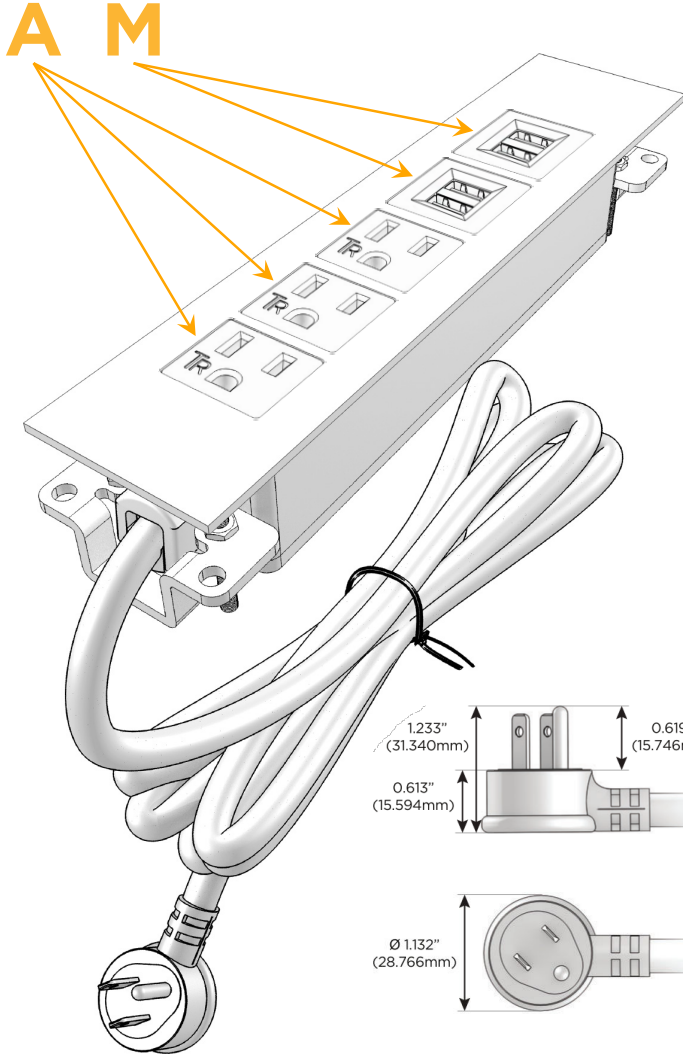

### Module/Port Options:

- A** Tamper Resistant AC Receptacle
- E** USB-A & USB-C (20W)
- M** Double USB-A (Fast Charging Ports - 18W)
- H** HDMI
- 6** CAT 6
- 12** RJ 12
- X** Switched AC
- Y** 3-Way Switch (Low Voltage)
- V** USB-C (45W High Speed Charging Port)
- S** USB-C (25W High Speed Charging Port)
- R** Switched AC (Rocker Switch)
- D** Dimmer Switch

### Plug:

Supplied with Low Profile Flat 45° Angle 120 VAC Plug

Optional Standard Straight 120 VAC Plug

Optional Straight 120 VAC Pass-through Plug

- CLEAN, COMPACT DESIGN
- STREAMLINED
- LOW PROFILE
- SIDE-EXITING CORDS
- PLUG & PLAY
- 6' AC CORD & PLUG (FLAT PLUG STANDARD)
- CUSTOMIZABLE CONFIGURATIONS AND FINISHES
- UL LISTED FOR MOUNTING IN FURNITURE
- 15A

# M-POWER-5T

AC POWER & DATA CONNECTIVITY SOLUTION

M-POWER-5T-AAAMM-BRTP

Specs:

**Modules/Ports:**

- A** Tamper Resistant AC Receptacle
- M** Double USB-A (Fast Charging Ports - 18W)

Distributed by

Mormax Company, Inc.