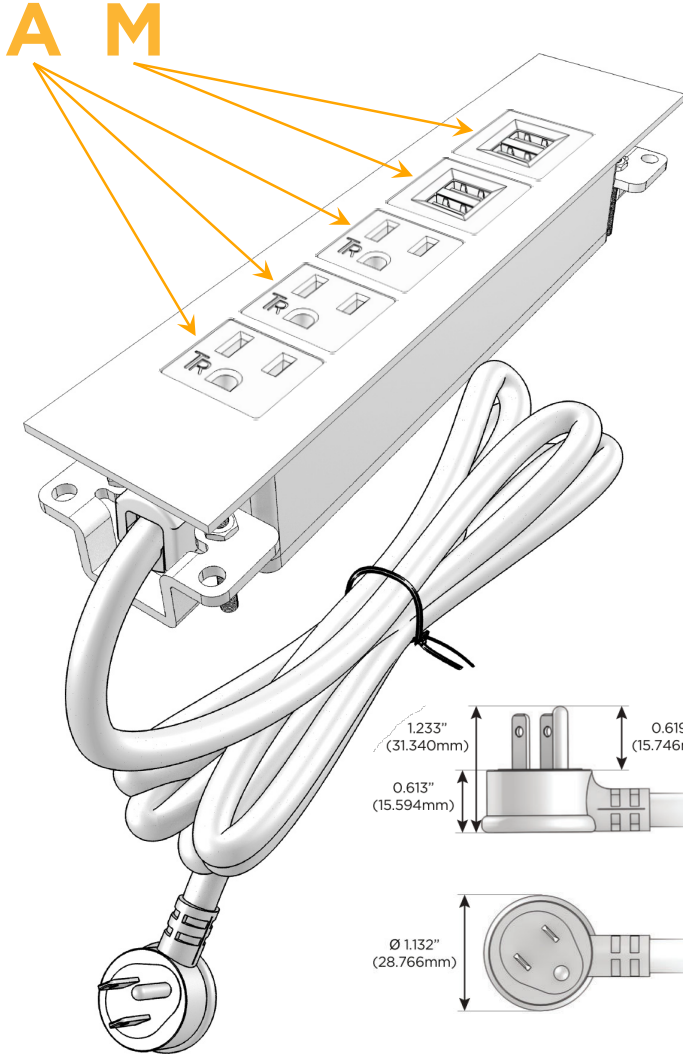

Trim Plate Finish: **BLACK (ABS)**

Custom Finishes Available

M-POWER-5T-AAAMM-BATP

Features:

**Module/Port Options:**

- A** Tamper Resistant AC Receptacle
- E** USB-A & USB-C (20W)
- M** Double USB-A (Fast Charging Ports - 18W)
- H** HDMI
- 6** CAT 6
- 12** RJ 12
- X** Switched AC
- Y** 3-Way Switch (Low Voltage)
- V** USB-C (45W High Speed Charging Port)
- S** USB-C (25W High Speed Charging Port)
- R** Switched AC (Rocker Switch)
- D** Dimmer Switch

**Plug:**

Supplied with Low Profile Flat 45° Angle 120 VAC Plug

Optional Standard Straight 120 VAC Plug

Optional Straight 120 VAC Pass-through Plug

- CLEAN, COMPACT DESIGN
- STREAMLINED
- LOW PROFILE
- SIDE-EXITING CORDS
- PLUG & PLAY
- 6' AC CORD & PLUG (FLAT PLUG STANDARD)
- CUSTOMIZABLE CONFIGURATIONS AND FINISHES
- UL LISTED FOR MOUNTING IN FURNITURE
- 15A

# M-POWER-5T

AC POWER & DATA CONNECTIVITY SOLUTION

M-POWER-5T-AAAMM-BATP

Specs:

**Modules/Ports:**

- A** Tamper Resistant AC Receptacle
- M** Double USB-A (Fast Charging Ports - 18W)

Distributed by

Mormax Company, Inc.