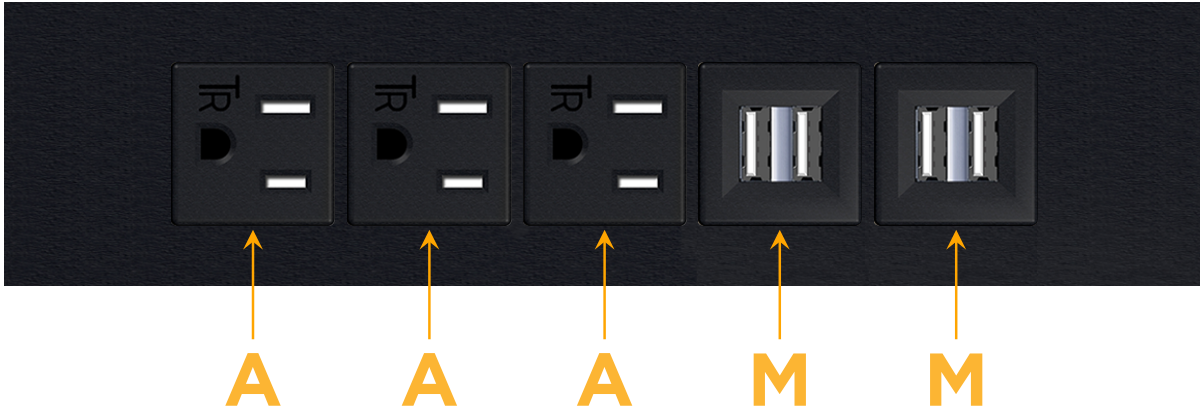

Trim Plate Finish: **BLACK (ABS)**

Custom Finishes Available

M-POWER-5T-AAAMM-BATP

Features:

**Module/Port Options:**

- A** Tamper Resistant AC Receptacle
- E** USB-A & USB-C (20W)
- M** Double USB-A (Fast Charging Ports - 18W)
- H** HDMI
- 6** CAT 6
- 12** RJ 12
- X** Switched AC
- Y** 3-Way Switch (Low Voltage)
- V** USB-C (45W High Speed Charging Port)
- S** USB-C (25W High Speed Charging Port)
- R** Switched AC (Rocker Switch)
- D** Dimmer Switch

**Plug:**

Supplied with Low Profile Flat 45° Angle 120 VAC Plug

Optional Standard Straight 120 VAC Plug

Optional Straight 120 VAC Pass-through Plug

- CLEAN, COMPACT DESIGN
- STREAMLINED
- LOW PROFILE
- SIDE-EXITING CORDS
- PLUG & PLAY
- 6' AC CORD & PLUG (FLAT PLUG STANDARD)
- CUSTOMIZABLE CONFIGURATIONS AND FINISHES
- UL LISTED FOR MOUNTING IN FURNITURE
- 15A

# M-POWER-5T

AC POWER & DATA CONNECTIVITY SOLUTION

M-POWER-5T-AAAMM-BATP

Specs:

**Modules/Ports:**

- A** Tamper Resistant AC Receptacle
- M** Double USB-A (Fast Charging Ports - 18W)

Distributed by

Mormax Company, Inc.