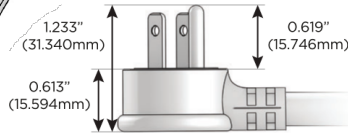

# M-POWER-5T

AC POWER & DATA CONNECTIVITY SOLUTION

M-POWER-5T-AAAMM-BATP

Specs:

**Modules/Ports:**

- A** Tamper Resistant AC Receptacle
- M** Double USB-A (Fast Charging Ports - 18W)

Distributed by

Mormax Company, Inc.