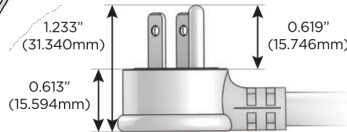

# M-POWER-5T

AC POWER & DATA CONNECTIVITY SOLUTION

M-POWER-5T-AAAEX-WTP

Specs:

**Modules/Ports:**

- A** Tamper Resistant AC Receptacle
- E** USB-A & USB-C (20W)
- X** Switched AC

**A E X**

Distributed by