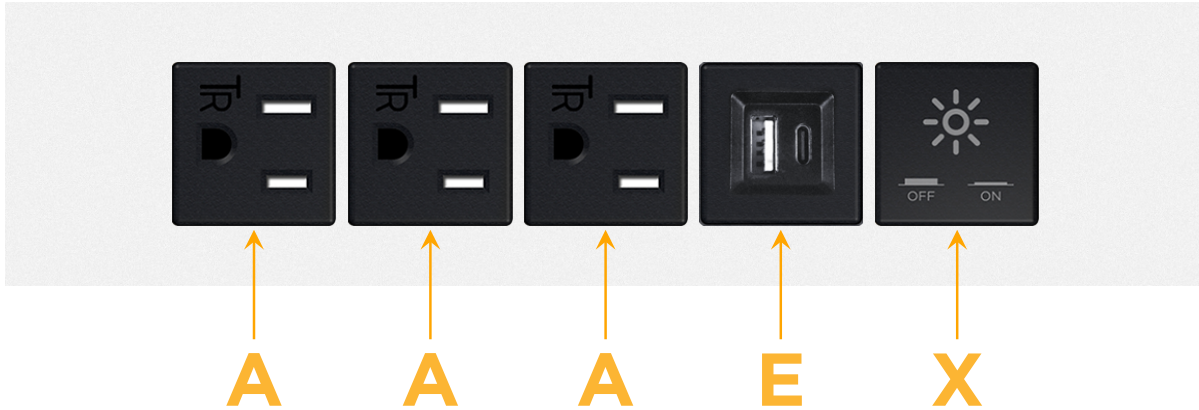

Trim Plate Finish: **WHITE (STEEL)**

Custom Finishes Available

M-POWER-5T-AAAEX-WTP

Features:

**Module/Port Options:**

- A** Tamper Resistant AC Receptacle
- E** USB-A & USB-C (20W)
- M** Double USB-A (Fast Charging Ports - 18W)
- H** HDMI
- 6** CAT 6
- 12** RJ 12
- X** Switched AC
- Y** 3-Way Switch (Low Voltage)
- V** USB-C (45W High Speed Charging Port)
- S** USB-C (25W High Speed Charging Port)
- R** Switched AC (Rocker Switch)
- D** Dimmer Switch

**Plug:**

Supplied with Low Profile Flat 45° Angle 120 VAC Plug

Optional Standard Straight 120 VAC Plug

Optional Straight 120 VAC Pass-through Plug

- CLEAN, COMPACT DESIGN
- STREAMLINED
- LOW PROFILE
- SIDE-EXITING CORDS
- PLUG & PLAY
- 6' AC CORD & PLUG (FLAT PLUG STANDARD)
- CUSTOMIZABLE CONFIGURATIONS AND FINISHES
- UL LISTED FOR MOUNTING IN FURNITURE
- 15A

# M-POWER-5T

AC POWER & DATA CONNECTIVITY SOLUTION

M-POWER-5T-AAAEX-WTP

Specs:

**Modules/Ports:**

- A** Tamper Resistant AC Receptacle
- E** USB-A & USB-C (20W)
- X** Switched AC

**A E X**

Distributed by