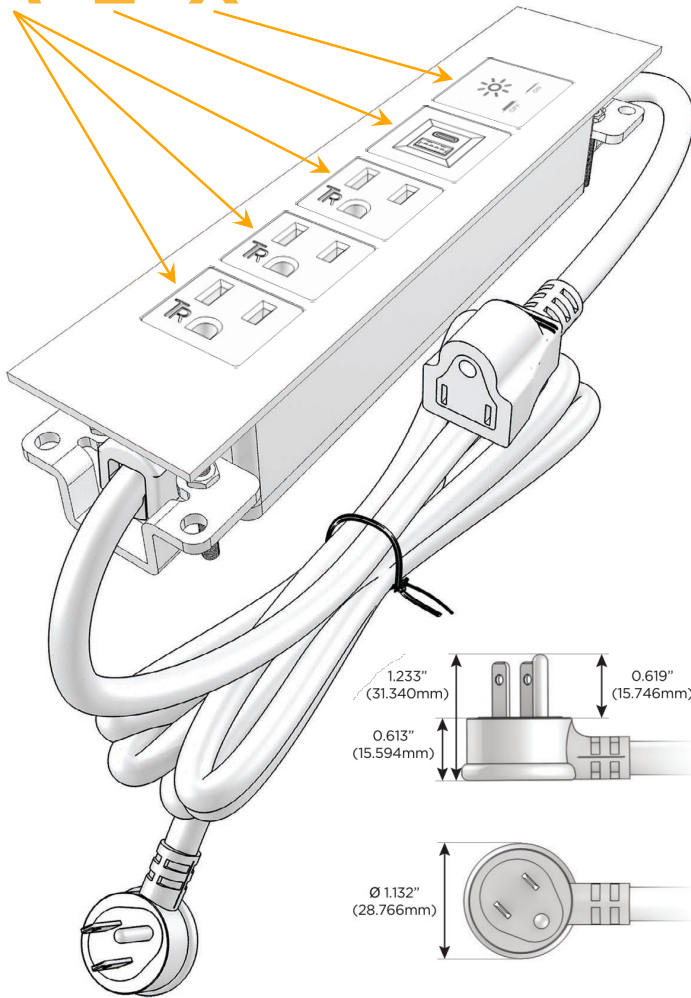

Trim Plate Finish: **WHITE (STEEL)**

Custom Finishes Available

M-POWER-5T-AAAEX-WTP

Features:

**Module/Port Options:**

- A** Tamper Resistant AC Receptacle
- E** USB-A & USB-C (20W)
- M** Double USB-A (Fast Charging Ports - 18W)
- H** HDMI
- 6** CAT 6
- 12** RJ 12
- X** Switched AC
- Y** 3-Way Switch (Low Voltage)
- V** USB-C (45W High Speed Charging Port)
- S** USB-C (25W High Speed Charging Port)
- R** Switched AC (Rocker Switch)
- D** Dimmer Switch

**Plug:**

Supplied with Low Profile Flat 45° Angle 120 VAC Plug

Optional Standard Straight 120 VAC Plug

Optional Straight 120 VAC Pass-through Plug

- CLEAN, COMPACT DESIGN
- STREAMLINED
- LOW PROFILE
- SIDE-EXITING CORDS
- PLUG & PLAY
- 6' AC CORD & PLUG (FLAT PLUG STANDARD)
- CUSTOMIZABLE CONFIGURATIONS AND FINISHES
- UL LISTED FOR MOUNTING IN FURNITURE
- 15A

# M-POWER-5T

AC POWER & DATA CONNECTIVITY SOLUTION

M-POWER-5T-AAAEX-WTP

Specs:

**Modules/Ports:**

- A** Tamper Resistant AC Receptacle
- E** USB-A & USB-C (20W)
- X** Switched AC

**A E X**

Distributed by