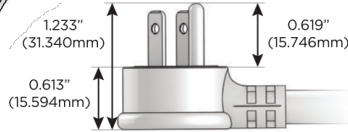

### Plug:

Supplied with Low Profile Flat 45° Angle 120 VAC Plug

Optional Standard Straight 120 VAC Plug

Optional Straight 120 VAC Pass-through Plug

- CLEAN, COMPACT DESIGN
- STREAMLINED
- LOW PROFILE
- SIDE-EXITING CORDS
- PLUG & PLAY
- 6' AC CORD & PLUG (FLAT PLUG STANDARD)
- CUSTOMIZABLE CONFIGURATIONS AND FINISHES
- UL LISTED FOR MOUNTING IN FURNITURE
- 15A

# M-POWER-5T

AC POWER & DATA CONNECTIVITY SOLUTION

M-POWER-5T-AAAEX-WATP

Specs:

**Modules/Ports:**

- A** Tamper Resistant AC Receptacle
- E** USB-A & USB-C (20W)
- X** Switched AC

**A E X**

Distributed by