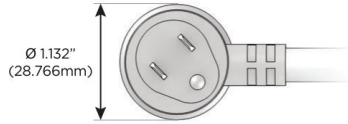

### Plug:

Supplied with Low Profile Flat 45° Angle 120 VAC Plug

Optional Standard Straight 120 VAC Plug

Optional Straight 120 VAC Pass-through Plug

- CLEAN, COMPACT DESIGN
- STREAMLINED
- LOW PROFILE
- SIDE-EXITING CORDS
- PLUG & PLAY
- 6' AC CORD & PLUG (FLAT PLUG STANDARD)
- CUSTOMIZABLE CONFIGURATIONS AND FINISHES
- UL LISTED FOR MOUNTING IN FURNITURE
- 15A

# M-POWER-5T

AC POWER & DATA CONNECTIVITY SOLUTION

M-POWER-5T-AAAEX-WATP

Specs:

**Modules/Ports:**

- A** Tamper Resistant AC Receptacle
- E** USB-A & USB-C (20W)
- X** Switched AC

**A E X**

Distributed by