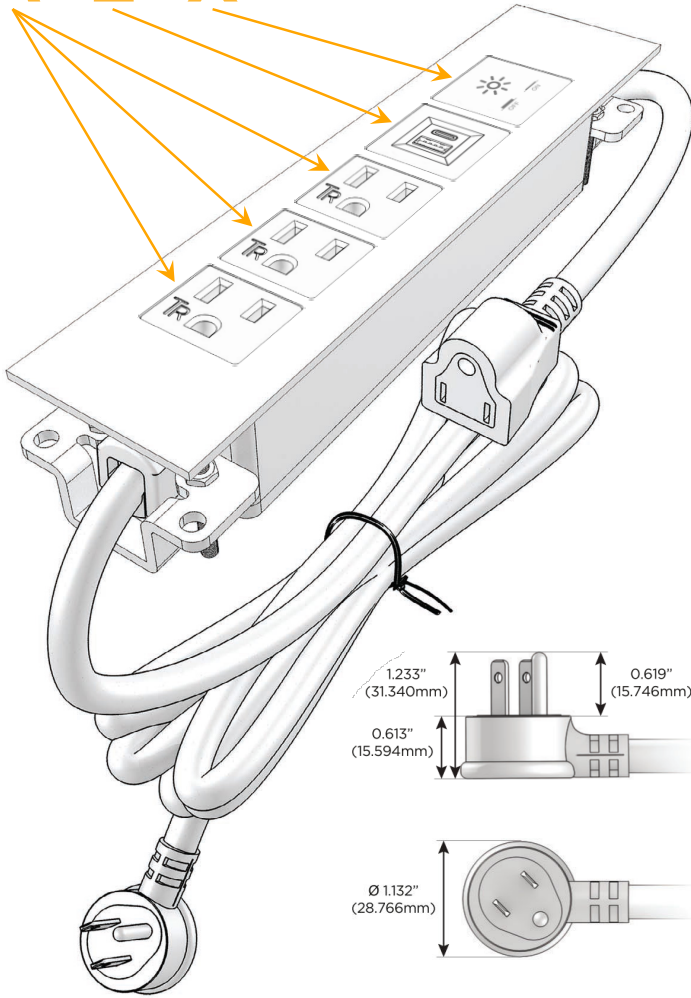

### Module/Port Options:

- A** Tamper Resistant AC Receptacle
- E** USB-A & USB-C (20W)
- M** Double USB-A (Fast Charging Ports - 18W)
- H** HDMI
- 6** CAT 6
- 12** RJ 12
- X** Switched AC
- Y** 3-Way Switch (Low Voltage)
- V** USB-C (45W High Speed Charging Port)
- S** USB-C (25W High Speed Charging Port)
- R** Switched AC (Rocker Switch)
- D** Dimmer Switch

### Plug:

Supplied with Low Profile Flat 45° Angle 120 VAC Plug

Optional Standard Straight 120 VAC Plug

Optional Straight 120 VAC Pass-through Plug

- CLEAN, COMPACT DESIGN
- STREAMLINED
- LOW PROFILE
- SIDE-EXITING CORDS
- PLUG & PLAY
- 6' AC CORD & PLUG (FLAT PLUG STANDARD)
- CUSTOMIZABLE CONFIGURATIONS AND FINISHES
- UL LISTED FOR MOUNTING IN FURNITURE
- 15A

# M-POWER-5T

AC POWER & DATA CONNECTIVITY SOLUTION

M-POWER-5T-AAAEX-WATP

Specs:

**Modules/Ports:**

- A** Tamper Resistant AC Receptacle
- E** USB-A & USB-C (20W)
- X** Switched AC

**A E X**

Distributed by