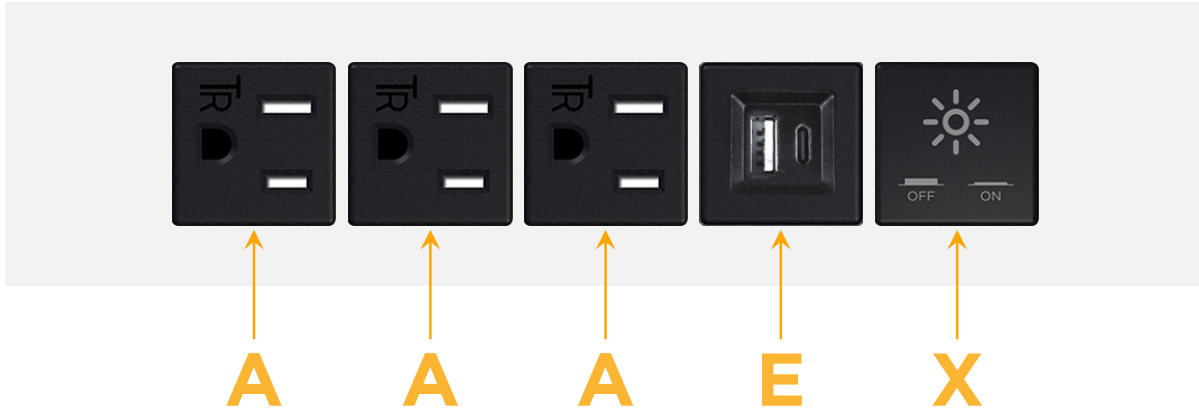

M-POWER-5T

AC POWER & DATA CONNECTIVITY SOLUTION

M-POWER-5T-AAAEX-WATP

Distributed by

Mormax Company, Inc.

8 Westchester Plaza

Elmsford, NY 10523

914-699-0101

sales@mormax.com

mormax.com

Metro Light & Power's line of power & data solutions offers sophisticated design elements combined with greater ease of installation. Streamlined and low-profile, enhanced by side-exiting cords, our outlets advance the industry with their cutting edge look and feel. We believe flexibility is key, and we provide a variety of mounting options, including the ability to mount in limited spaces. Our outlets are available in many finishes and configurations, in addition to a custom color and finish capability for our clients.

Trim Plate Finish: **WHITE (ABS)**

Custom Finishes Available

M-POWER-5T-AAAEX-WATP

Features:

Module/Port Options:

- **A** Tamper Resistant AC Receptacle
- **E** USB-A & USB-C (20W)
- **M** Double USB-A (Fast Charging Ports - 18W)
- **H** HDMI
- **6** CAT 6
- **12** RJ 12
- **X** Switched AC
- **Y** 3-Way Switch (Low Voltage)
- **V** USB-C (45W High Speed Charging Port)
- **S** USB-C (25W High Speed Charging Port)
- **R** Switched AC (Rocker Switch)
- **D** Dimmer Switch

Plug:

Supplied with Low Profile Flat 45° Angle 120 VAC Plug

Optional Standard Straight 120 VAC Plug

Optional Straight 120 VAC Pass-through Plug

- CLEAN, COMPACT DESIGN
- STREAMLINED
- LOW PROFILE
- SIDE-EXITING CORDS
- PLUG & PLAY
- 6' AC CORD & PLUG (FLAT PLUG STANDARD)
- CUSTOMIZABLE CONFIGURATIONS AND FINISHES
- UL LISTED FOR MOUNTING IN FURNITURE
- 15A