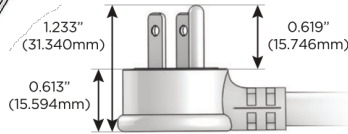

##### Plug:

Supplied with Low Profile Flat 45° Angle 120 VAC Plug

Optional Standard Straight 120 VAC Plug

Optional Straight 120 VAC Pass-through Plug

- CLEAN, COMPACT DESIGN
- STREAMLINED
- LOW PROFILE
- SIDE-EXITING CORDS
- PLUG & PLAY
- 6' AC CORD & PLUG (FLAT PLUG STANDARD)
- CUSTOMIZABLE CONFIGURATIONS AND FINISHES
- UL LISTED FOR MOUNTING IN FURNITURE
- 15A

# M-POWER-5T

AC POWER & DATA CONNECTIVITY SOLUTION

M-POWER-5T-AAAEX-SS8TP

Specs:

**Modules/Ports:**

- A** Tamper Resistant AC Receptacle
- E** USB-A & USB-C (20W)
- X** Switched AC

**A E X**

Distributed by