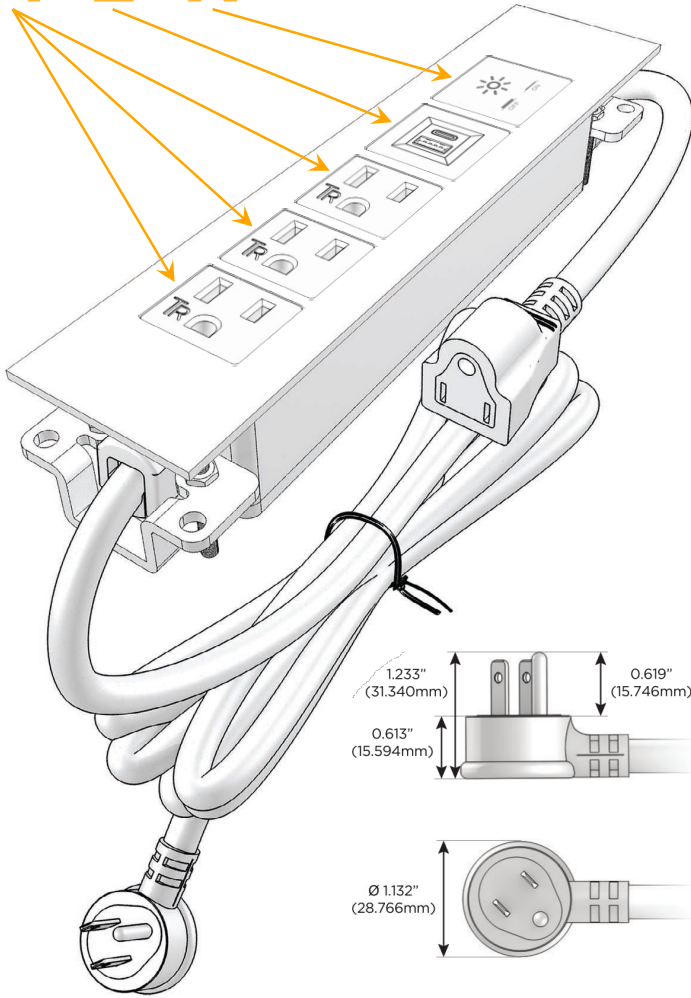

##### Module/Port Options:

- A** Tamper Resistant AC Receptacle
- E** USB-A & USB-C (20W)
- M** Double USB-A (Fast Charging Ports - 18W)
- H** HDMI
- 6** CAT 6
- 12** RJ 12
- X** Switched AC
- Y** 3-Way Switch (Low Voltage)
- V** USB-C (45W High Speed Charging Port)
- S** USB-C (25W High Speed Charging Port)
- R** Switched AC (Rocker Switch)
- D** Dimmer Switch

##### Plug:

Supplied with Low Profile Flat 45° Angle 120 VAC Plug

Optional Standard Straight 120 VAC Plug

Optional Straight 120 VAC Pass-through Plug

- CLEAN, COMPACT DESIGN
- STREAMLINED
- LOW PROFILE
- SIDE-EXITING CORDS
- PLUG & PLAY
- 6' AC CORD & PLUG (FLAT PLUG STANDARD)
- CUSTOMIZABLE CONFIGURATIONS AND FINISHES
- UL LISTED FOR MOUNTING IN FURNITURE
- 15A

# M-POWER-5T

AC POWER & DATA CONNECTIVITY SOLUTION

M-POWER-5T-AAAEX-SS8TP

Specs:

**Modules/Ports:**

- A** Tamper Resistant AC Receptacle
- E** USB-A & USB-C (20W)
- X** Switched AC

**A E X**

Distributed by