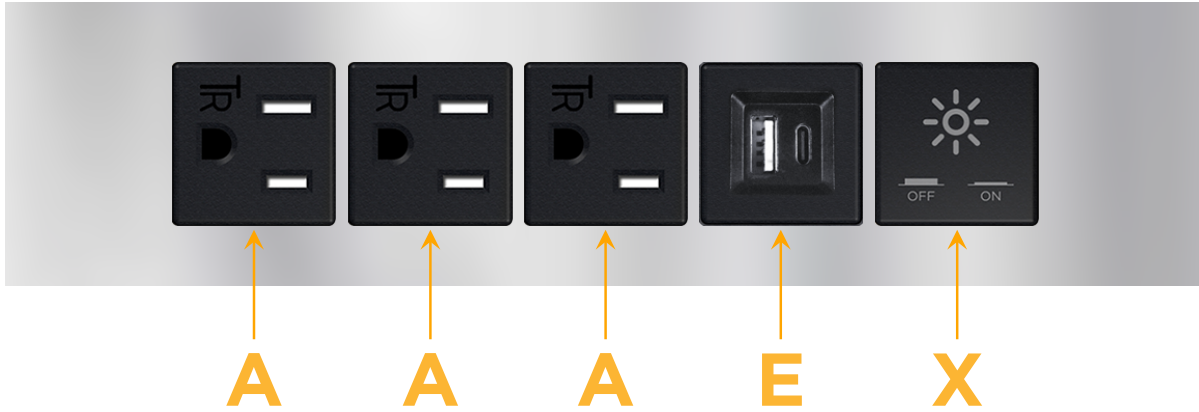

M-POWER-5T

AC POWER & DATA CONNECTIVITY SOLUTION

M-POWER-5T-AAAEX-SS8TP

Distributed by

Mormax Company, Inc.

8 Westchester Plaza

Elmsford, NY 10523

914-699-0101

sales@mormax.com

mormax.com

Metro Light & Power's line of power & data solutions offers sophisticated design elements combined with greater ease of installation. Streamlined and low-profile, enhanced by side-exiting cords, our outlets advance the industry with their cutting edge look and feel. We believe flexibility is key, and we provide a variety of mounting options, including the ability to mount in limited spaces. Our outlets are available in many finishes and configurations, in addition to a custom color and finish capability for our clients.

Trim Plate Finish: **STAINLESS STEEL MIRROR FINISH**

Custom Finishes Available

M-POWER-5T-AAAEX-SS8TP

Features:

Module/Port Options:

- **A** Tamper Resistant AC Receptacle
- **E** USB-A & USB-C (20W)
- **M** Double USB-A (Fast Charging Ports - 18W)
- **H** HDMI
- **6** CAT 6
- **12** RJ 12
- **X** Switched AC
- **Y** 3-Way Switch (Low Voltage)
- **V** USB-C (45W High Speed Charging Port)
- **S** USB-C (25W High Speed Charging Port)
- **R** Switched AC (Rocker Switch)
- **D** Dimmer Switch

Plug:

Supplied with Low Profile Flat 45° Angle 120 VAC Plug

Optional Standard Straight 120 VAC Plug

Optional Straight 120 VAC Pass-through Plug

- CLEAN, COMPACT DESIGN
- STREAMLINED
- LOW PROFILE
- SIDE-EXITING CORDS
- PLUG & PLAY
- 6' AC CORD & PLUG (FLAT PLUG STANDARD)
- CUSTOMIZABLE CONFIGURATIONS AND FINISHES
- UL LISTED FOR MOUNTING IN FURNITURE
- 15A