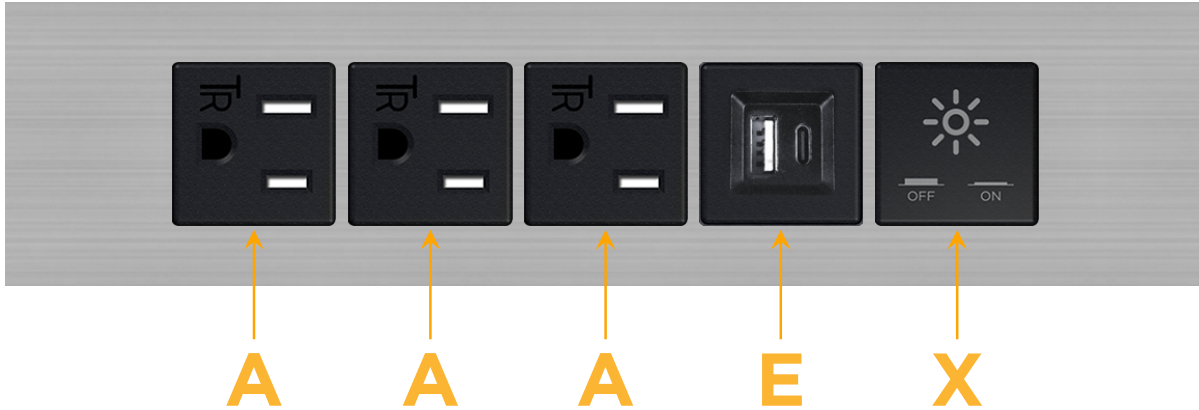

Trim Plate Finish: **STAINLESS STEEL BRUSHED**

Custom Finishes Available

M-POWER-5T-AAAEX-SS4TP

Features:

Module/Port Options:

- A** Tamper Resistant AC Receptacle
- E** USB-A & USB-C (20W)
- M** Double USB-A (Fast Charging Ports - 18W)
- H** HDMI
- 6** CAT 6
- 12** RJ 12
- X** Switched AC
- Y** 3-Way Switch (Low Voltage)
- V** USB-C (45W High Speed Charging Port)
- S** USB-C (25W High Speed Charging Port)
- R** Switched AC (Rocker Switch)
- D** Dimmer Switch

Plug:

Supplied with Low Profile Flat 45° Angle 120 VAC Plug

Optional Standard Straight 120 VAC Plug

Optional Straight 120 VAC Pass-through Plug

- CLEAN, COMPACT DESIGN
- STREAMLINED
- LOW PROFILE
- SIDE-EXITING CORDS
- PLUG & PLAY
- 6' AC CORD & PLUG (FLAT PLUG STANDARD)
- CUSTOMIZABLE CONFIGURATIONS AND FINISHES
- UL LISTED FOR MOUNTING IN FURNITURE
- 15A

M-POWER-5T

AC POWER & DATA CONNECTIVITY SOLUTION

M-POWER-5T-AAAEX-SS4TP

Specs:

Modules/Ports:

- A** Tamper Resistant AC Receptacle
- E** USB-A & USB-C (20W)
- X** Switched AC

A E X

Distributed by