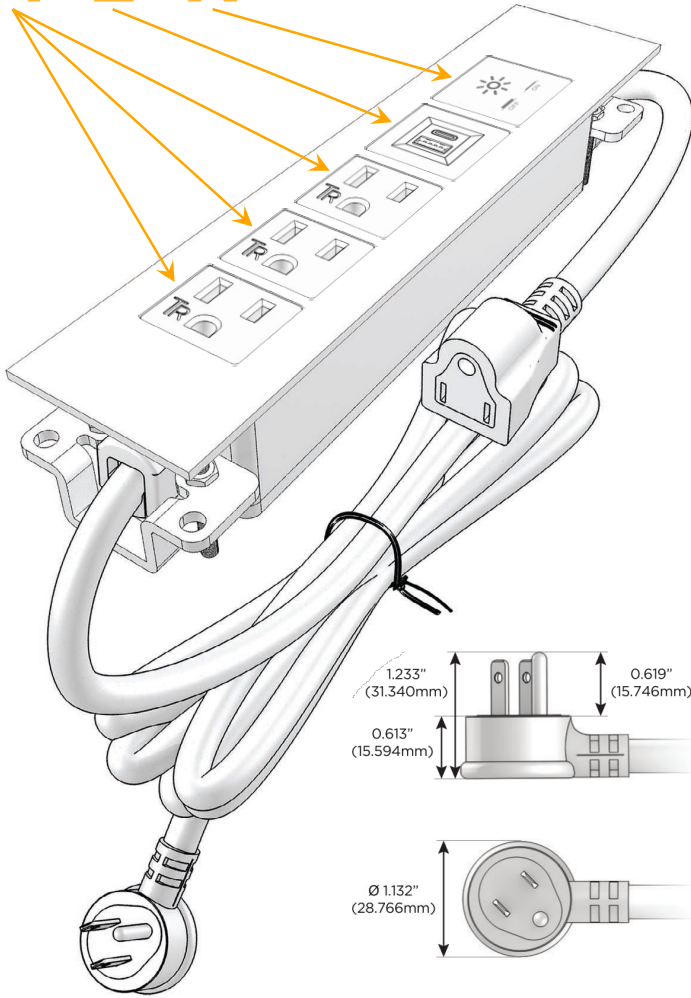

Trim Plate Finish: **STAINLESS STEEL BRUSHED**

Custom Finishes Available

M-POWER-5T-AAAEX-SS4TP

Features:

Module/Port Options:

- A** Tamper Resistant AC Receptacle
- E** USB-A & USB-C (20W)
- M** Double USB-A (Fast Charging Ports - 18W)
- H** HDMI
- 6** CAT 6
- 12** RJ 12
- X** Switched AC
- Y** 3-Way Switch (Low Voltage)
- V** USB-C (45W High Speed Charging Port)
- S** USB-C (25W High Speed Charging Port)
- R** Switched AC (Rocker Switch)
- D** Dimmer Switch

Plug:

Supplied with Low Profile Flat 45° Angle 120 VAC Plug

Optional Standard Straight 120 VAC Plug

Optional Straight 120 VAC Pass-through Plug

- CLEAN, COMPACT DESIGN
- STREAMLINED
- LOW PROFILE
- SIDE-EXITING CORDS
- PLUG & PLAY
- 6' AC CORD & PLUG (FLAT PLUG STANDARD)
- CUSTOMIZABLE CONFIGURATIONS AND FINISHES
- UL LISTED FOR MOUNTING IN FURNITURE
- 15A

M-POWER-5T

AC POWER & DATA CONNECTIVITY SOLUTION

M-POWER-5T-AAAEX-SS4TP

Specs:

Modules/Ports:

- A** Tamper Resistant AC Receptacle
- E** USB-A & USB-C (20W)
- X** Switched AC

A E X

Distributed by