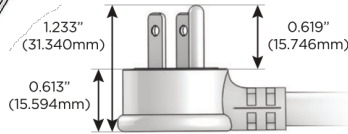

M-POWER-5T

AC POWER & DATA CONNECTIVITY SOLUTION

M-POWER-5T-AAAEX-SS4TP

Specs:

Modules/Ports:

- A** Tamper Resistant AC Receptacle
- E** USB-A & USB-C (20W)
- X** Switched AC

A E X

Distributed by