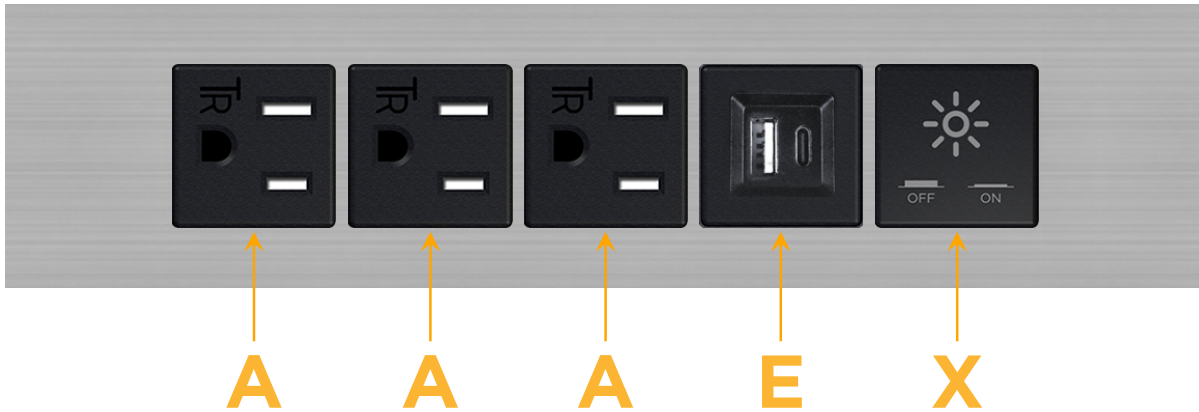

M-POWER-5T

AC POWER & DATA CONNECTIVITY SOLUTION

M-POWER-5T-AAAEX-SS4ATP

Distributed by

Mormax Company, Inc.

8 Westchester Plaza

Elmsford, NY 10523

914-699-0101

sales@mormax.com

mormax.com

Metro Light & Power's line of power & data solutions offers sophisticated design elements combined with greater ease of installation. Streamlined and low-profile, enhanced by side-exiting cords, our outlets advance the industry with their cutting edge look and feel. We believe flexibility is key, and we provide a variety of mounting options, including the ability to mount in limited spaces. Our outlets are available in many finishes and configurations, in addition to a custom color and finish capability for our clients.

Trim Plate Finish: **BRUSHED STAINLESS (ABS)**

Custom Finishes Available

M-POWER-5T-AAAEX-SS4ATP

Features:

Module/Port Options:

- **A** Tamper Resistant AC Receptacle
- **E** USB-A & USB-C (20W)
- **M** Double USB-A (Fast Charging Ports - 18W)
- **H** HDMI
- **6** CAT 6
- **12** RJ 12
- **X** Switched AC
- **Y** 3-Way Switch (Low Voltage)
- **V** USB-C (45W High Speed Charging Port)
- **S** USB-C (25W High Speed Charging Port)
- **R** Switched AC (Rocker Switch)
- **D** Dimmer Switch

Plug:

Supplied with Low Profile Flat 45° Angle 120 VAC Plug

Optional Standard Straight 120 VAC Plug

Optional Straight 120 VAC Pass-through Plug

- CLEAN, COMPACT DESIGN
- STREAMLINED
- LOW PROFILE
- SIDE-EXITING CORDS
- PLUG & PLAY
- 6' AC CORD & PLUG (FLAT PLUG STANDARD)
- CUSTOMIZABLE CONFIGURATIONS AND FINISHES
- UL LISTED FOR MOUNTING IN FURNITURE
- 15A