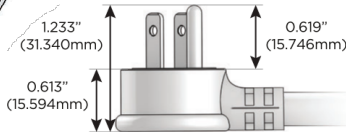

# M-POWER-5T

AC POWER & DATA CONNECTIVITY SOLUTION

M-POWER-5T-AAAEX-SS4ATP

Specs:

**Modules/Ports:**

- A** Tamper Resistant AC Receptacle
- E** USB-A & USB-C (20W)
- X** Switched AC

**A E X**

Distributed by