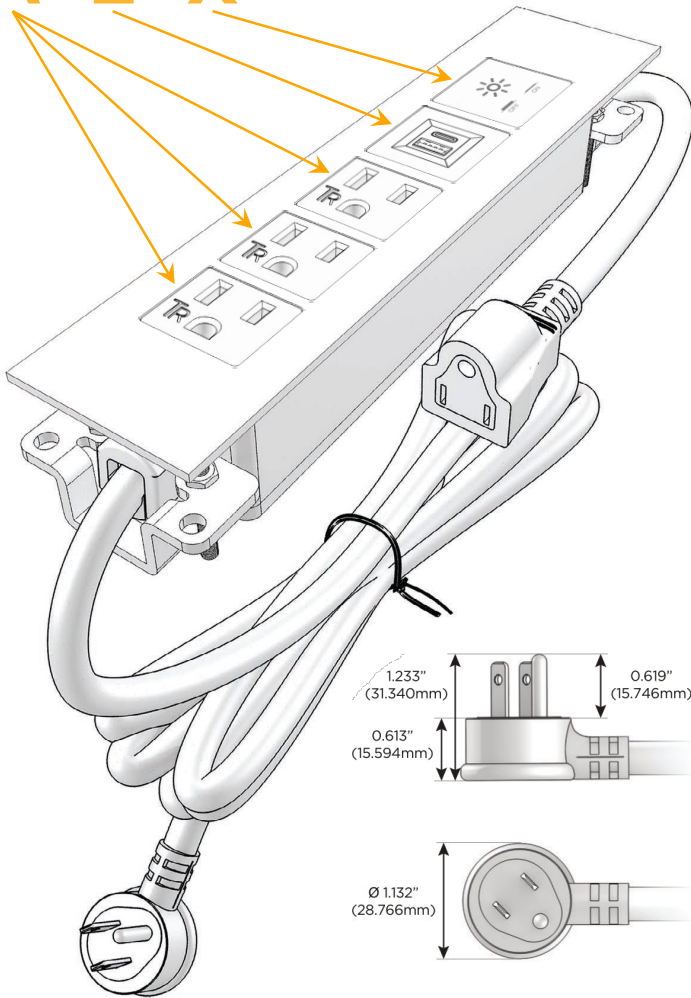

#### Module/Port Options:

- A** Tamper Resistant AC Receptacle
- E** USB-A & USB-C (20W)
- M** Double USB-A (Fast Charging Ports - 18W)
- H** HDMI
- 6** CAT 6
- 12** RJ 12
- X** Switched AC
- Y** 3-Way Switch (Low Voltage)
- V** USB-C (45W High Speed Charging Port)
- S** USB-C (25W High Speed Charging Port)
- R** Switched AC (Rocker Switch)
- D** Dimmer Switch

#### Plug:

Supplied with Low Profile Flat 45° Angle 120 VAC Plug

Optional Standard Straight 120 VAC Plug

Optional Straight 120 VAC Pass-through Plug

- CLEAN, COMPACT DESIGN
- STREAMLINED
- LOW PROFILE
- SIDE-EXITING CORDS
- PLUG & PLAY
- 6' AC CORD & PLUG (FLAT PLUG STANDARD)
- CUSTOMIZABLE CONFIGURATIONS AND FINISHES
- UL LISTED FOR MOUNTING IN FURNITURE
- 15A

# M-POWER-5T

AC POWER & DATA CONNECTIVITY SOLUTION

M-POWER-5T-AAAEX-SS4ATP

Specs:

**Modules/Ports:**

- A** Tamper Resistant AC Receptacle
- E** USB-A & USB-C (20W)
- X** Switched AC

**A E X**

Distributed by