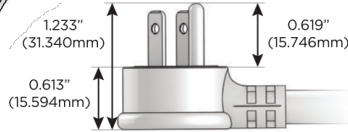

# M-POWER-5T

AC POWER & DATA CONNECTIVITY SOLUTION

M-POWER-5T-AAAEX-SATP

Specs:

**Modules/Ports:**

- A** Tamper Resistant AC Receptacle
- E** USB-A & USB-C (20W)
- X** Switched AC

**A E X**

Distributed by