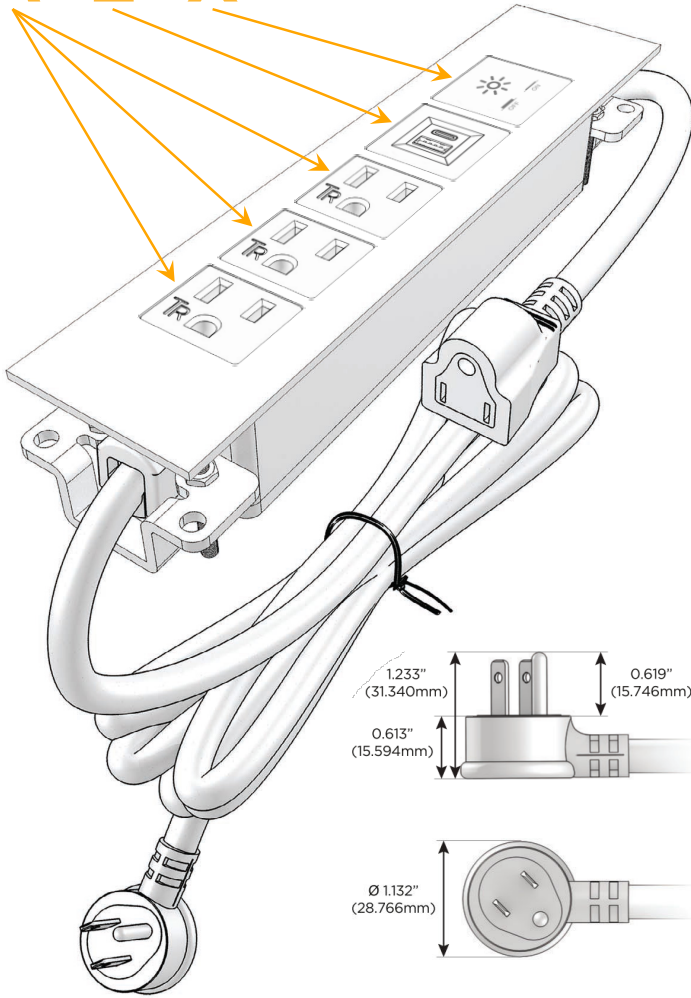

Trim Plate Finish: **SATIN NICKEL (ABS)**

Custom Finishes Available

M-POWER-5T-AAAEX-SATP

Features:

**Module/Port Options:**

- A** Tamper Resistant AC Receptacle
- E** USB-A & USB-C (20W)
- M** Double USB-A (Fast Charging Ports - 18W)
- H** HDMI
- 6** CAT 6
- 12** RJ 12
- X** Switched AC
- Y** 3-Way Switch (Low Voltage)
- V** USB-C (45W High Speed Charging Port)
- S** USB-C (25W High Speed Charging Port)
- R** Switched AC (Rocker Switch)
- D** Dimmer Switch

**Plug:**

Supplied with Low Profile Flat 45° Angle 120 VAC Plug

Optional Standard Straight 120 VAC Plug

Optional Straight 120 VAC Pass-through Plug

- CLEAN, COMPACT DESIGN
- STREAMLINED
- LOW PROFILE
- SIDE-EXITING CORDS
- PLUG & PLAY
- 6' AC CORD & PLUG (FLAT PLUG STANDARD)
- CUSTOMIZABLE CONFIGURATIONS AND FINISHES
- UL LISTED FOR MOUNTING IN FURNITURE
- 15A

# M-POWER-5T

AC POWER & DATA CONNECTIVITY SOLUTION

M-POWER-5T-AAAEX-SATP

Specs:

**Modules/Ports:**

- A** Tamper Resistant AC Receptacle
- E** USB-A & USB-C (20W)
- X** Switched AC

**A E X**

Distributed by