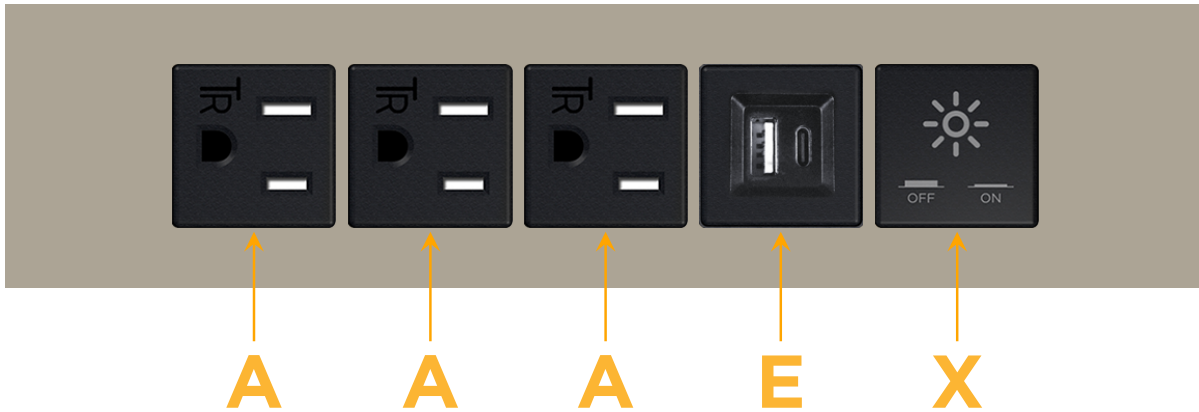

Trim Plate Finish: **SATIN NICKEL (ABS)**

Custom Finishes Available

M-POWER-5T-AAAEX-SATP

Features:

**Module/Port Options:**

- A** Tamper Resistant AC Receptacle
- E** USB-A & USB-C (20W)
- M** Double USB-A (Fast Charging Ports - 18W)
- H** HDMI
- 6** CAT 6
- 12** RJ 12
- X** Switched AC
- Y** 3-Way Switch (Low Voltage)
- V** USB-C (45W High Speed Charging Port)
- S** USB-C (25W High Speed Charging Port)
- R** Switched AC (Rocker Switch)
- D** Dimmer Switch

**Plug:**

Supplied with Low Profile Flat 45° Angle 120 VAC Plug

Optional Standard Straight 120 VAC Plug

Optional Straight 120 VAC Pass-through Plug

- CLEAN, COMPACT DESIGN
- STREAMLINED
- LOW PROFILE
- SIDE-EXITING CORDS
- PLUG & PLAY
- 6' AC CORD & PLUG (FLAT PLUG STANDARD)
- CUSTOMIZABLE CONFIGURATIONS AND FINISHES
- UL LISTED FOR MOUNTING IN FURNITURE
- 15A

# M-POWER-5T

AC POWER & DATA CONNECTIVITY SOLUTION

M-POWER-5T-AAAEX-SATP

Specs:

**Modules/Ports:**

- A** Tamper Resistant AC Receptacle
- E** USB-A & USB-C (20W)
- X** Switched AC

**A E X**

Distributed by