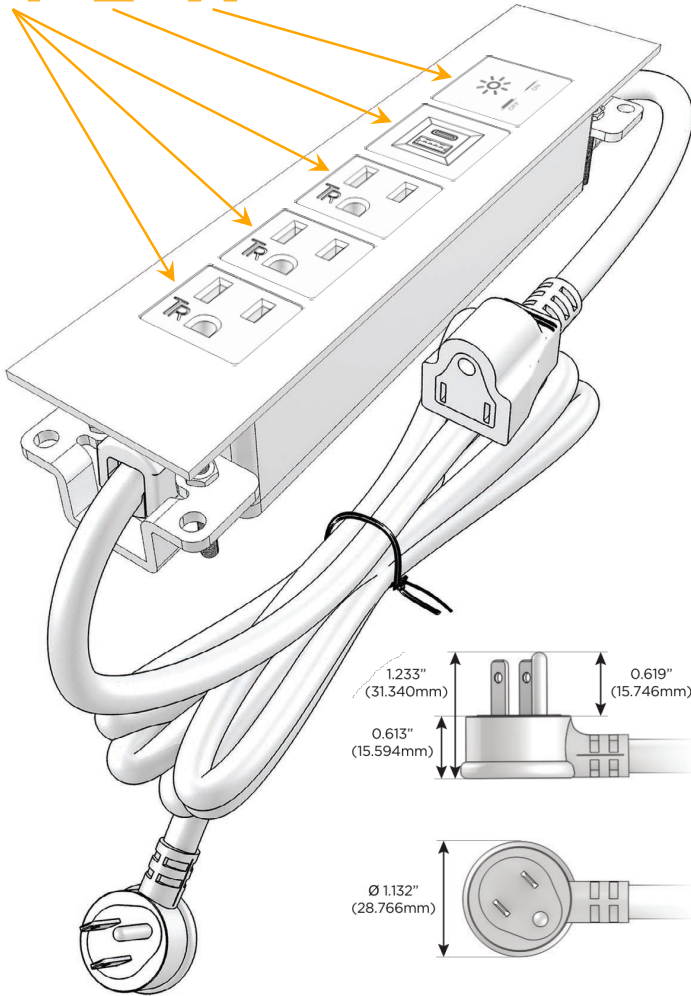

M-POWER-5T

AC POWER & DATA CONNECTIVITY SOLUTION

M-POWER-5T-AAAEX-S3ATP

Specs:

Modules/Ports:

- **A** Tamper Resistant AC Receptacle
- **E** USB-A & USB-C (20W)
- **X** Switched AC

A E X