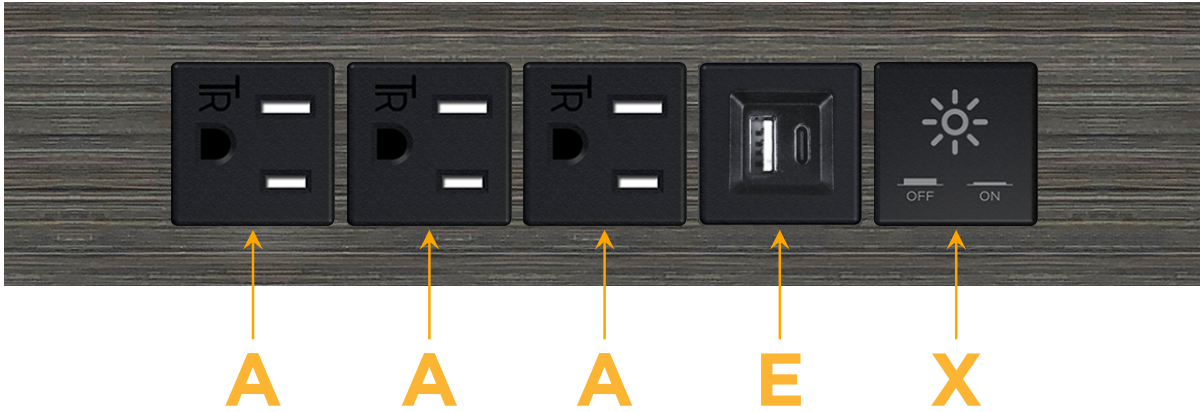

M-POWER-5T

AC POWER & DATA CONNECTIVITY SOLUTION

M-POWER-5T-AAAEX-S3ATP

Distributed by

Mormax Company, Inc.

8 Westchester Plaza

Elmsford, NY 10523

914-699-0101

sales@mormax.com

mormax.com

Metro Light & Power's line of power & data solutions offers sophisticated design elements combined with greater ease of installation. Streamlined and low-profile, enhanced by side-exiting cords, our outlets advance the industry with their cutting edge look and feel. We believe flexibility is key, and we provide a variety of mounting options, including the ability to mount in limited spaces. Our outlets are available in many finishes and configurations, in addition to a custom color and finish capability for our clients.

Trim Plate Finish: **GUNMETAL (ABS)**

Custom Finishes Available

M-POWER-5T-AAAEX-S3ATP

Features:

Module/Port Options:

- **A** Tamper Resistant AC Receptacle
- **E** USB-A & USB-C (20W)
- **M** Double USB-A (Fast Charging Ports - 18W)
- **H** HDMI
- **6** CAT 6
- **12** RJ 12
- **X** Switched AC
- **Y** 3-Way Switch (Low Voltage)
- **V** USB-C (45W High Speed Charging Port)
- **S** USB-C (25W High Speed Charging Port)
- **R** Switched AC (Rocker Switch)
- **D** Dimmer Switch

Plug:

Supplied with Low Profile Flat 45° Angle 120 VAC Plug

Optional Standard Straight 120 VAC Plug

Optional Straight 120 VAC Pass-through Plug

- CLEAN, COMPACT DESIGN
- STREAMLINED
- LOW PROFILE
- SIDE-EXITING CORDS
- PLUG & PLAY
- 6' AC CORD & PLUG (FLAT PLUG STANDARD)
- CUSTOMIZABLE CONFIGURATIONS AND FINISHES
- UL LISTED FOR MOUNTING IN FURNITURE
- 15A