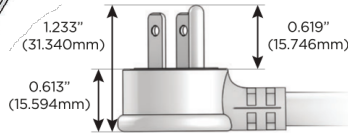

### Plug:

Supplied with Low Profile Flat 45° Angle 120 VAC Plug

Optional Standard Straight 120 VAC Plug

Optional Straight 120 VAC Pass-through Plug

- CLEAN, COMPACT DESIGN
- STREAMLINED
- LOW PROFILE
- SIDE-EXITING CORDS
- PLUG & PLAY
- 6' AC CORD & PLUG (FLAT PLUG STANDARD)
- CUSTOMIZABLE CONFIGURATIONS AND FINISHES
- UL LISTED FOR MOUNTING IN FURNITURE
- 15A

# M-POWER-5T

AC POWER & DATA CONNECTIVITY SOLUTION

M-POWER-5T-AAAEX-CUATP

Specs:

**Modules/Ports:**

- A** Tamper Resistant AC Receptacle
- E** USB-A & USB-C (20W)
- X** Switched AC

**A E X**

Distributed by