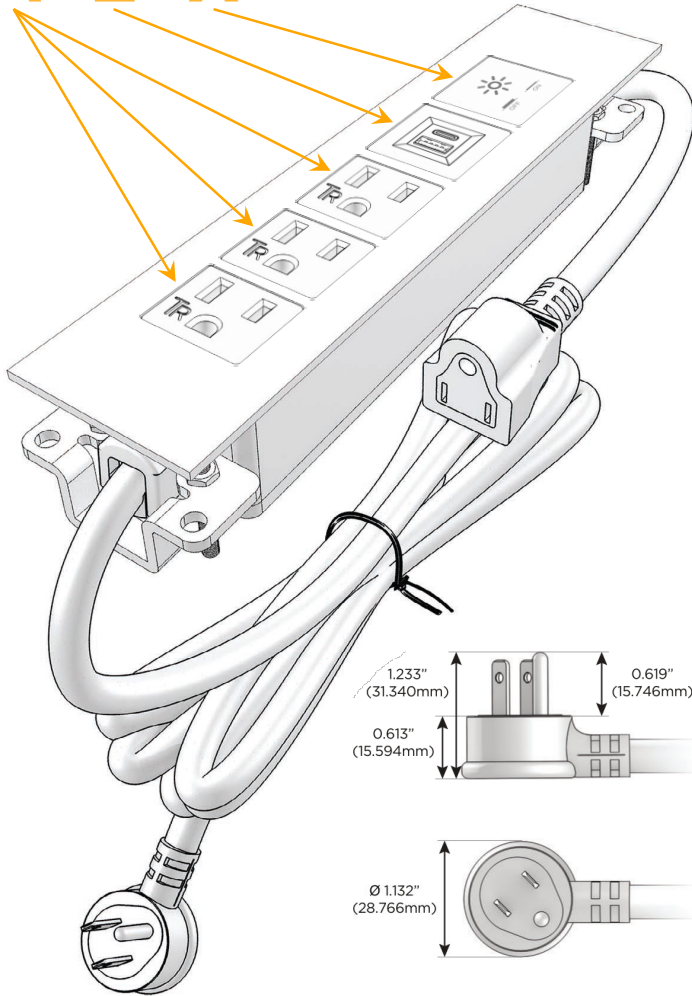

### Module/Port Options:

- A** Tamper Resistant AC Receptacle
- E** USB-A & USB-C (20W)
- M** Double USB-A (Fast Charging Ports - 18W)
- H** HDMI
- 6** CAT 6
- 12** RJ 12
- X** Switched AC
- Y** 3-Way Switch (Low Voltage)
- V** USB-C (45W High Speed Charging Port)
- S** USB-C (25W High Speed Charging Port)
- R** Switched AC (Rocker Switch)
- D** Dimmer Switch

### Plug:

Supplied with Low Profile Flat 45° Angle 120 VAC Plug

Optional Standard Straight 120 VAC Plug

Optional Straight 120 VAC Pass-through Plug

- CLEAN, COMPACT DESIGN
- STREAMLINED
- LOW PROFILE
- SIDE-EXITING CORDS
- PLUG & PLAY
- 6' AC CORD & PLUG (FLAT PLUG STANDARD)
- CUSTOMIZABLE CONFIGURATIONS AND FINISHES
- UL LISTED FOR MOUNTING IN FURNITURE
- 15A

# M-POWER-5T

AC POWER & DATA CONNECTIVITY SOLUTION

M-POWER-5T-AAAEX-CUATP

Specs:

**Modules/Ports:**

- A** Tamper Resistant AC Receptacle
- E** USB-A & USB-C (20W)
- X** Switched AC

**A E X**

Distributed by