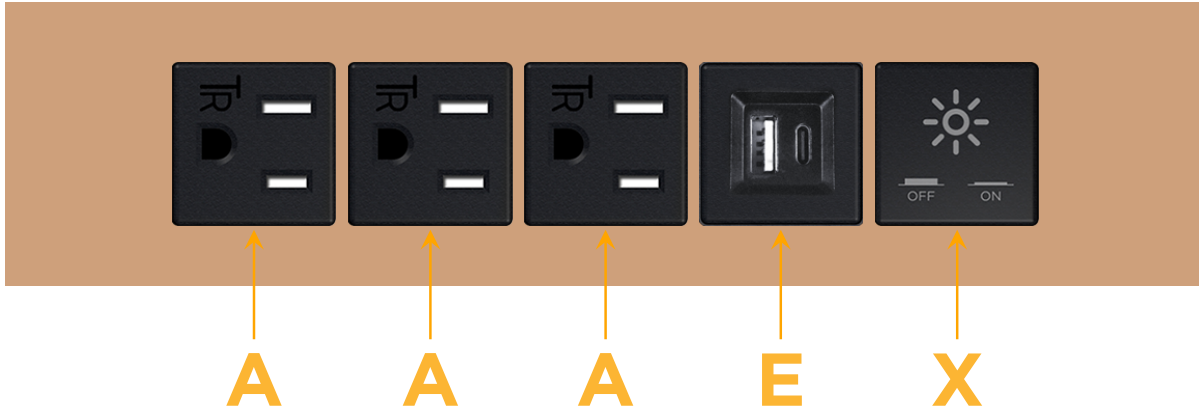

M-POWER-5T

AC POWER & DATA CONNECTIVITY SOLUTION

M-POWER-5T-AAAEX-CUATP

Distributed by

Mormax Company, Inc.

8 Westchester Plaza

Elmsford, NY 10523

914-699-0101

sales@mormax.com

mormax.com

Metro Light & Power's line of power & data solutions offers sophisticated design elements combined with greater ease of installation. Streamlined and low-profile, enhanced by side-exiting cords, our outlets advance the industry with their cutting edge look and feel. We believe flexibility is key, and we provide a variety of mounting options, including the ability to mount in limited spaces. Our outlets are available in many finishes and configurations, in addition to a custom color and finish capability for our clients.

Trim Plate Finish: **COPPER (ABS)**

Custom Finishes Available

M-POWER-5T-AAAEX-CUATP

Features:

Module/Port Options:

- **A** Tamper Resistant AC Receptacle
- **E** USB-A & USB-C (20W)
- **M** Double USB-A (Fast Charging Ports - 18W)
- **H** HDMI
- **6** CAT 6
- **12** RJ 12
- **X** Switched AC
- **Y** 3-Way Switch (Low Voltage)
- **V** USB-C (45W High Speed Charging Port)
- **S** USB-C (25W High Speed Charging Port)
- **R** Switched AC (Rocker Switch)
- **D** Dimmer Switch

Plug:

Supplied with Low Profile Flat 45° Angle 120 VAC Plug

Optional Standard Straight 120 VAC Plug

Optional Straight 120 VAC Pass-through Plug

- CLEAN, COMPACT DESIGN
- STREAMLINED
- LOW PROFILE
- SIDE-EXITING CORDS
- PLUG & PLAY
- 6' AC CORD & PLUG (FLAT PLUG STANDARD)
- CUSTOMIZABLE CONFIGURATIONS AND FINISHES
- UL LISTED FOR MOUNTING IN FURNITURE
- 15A