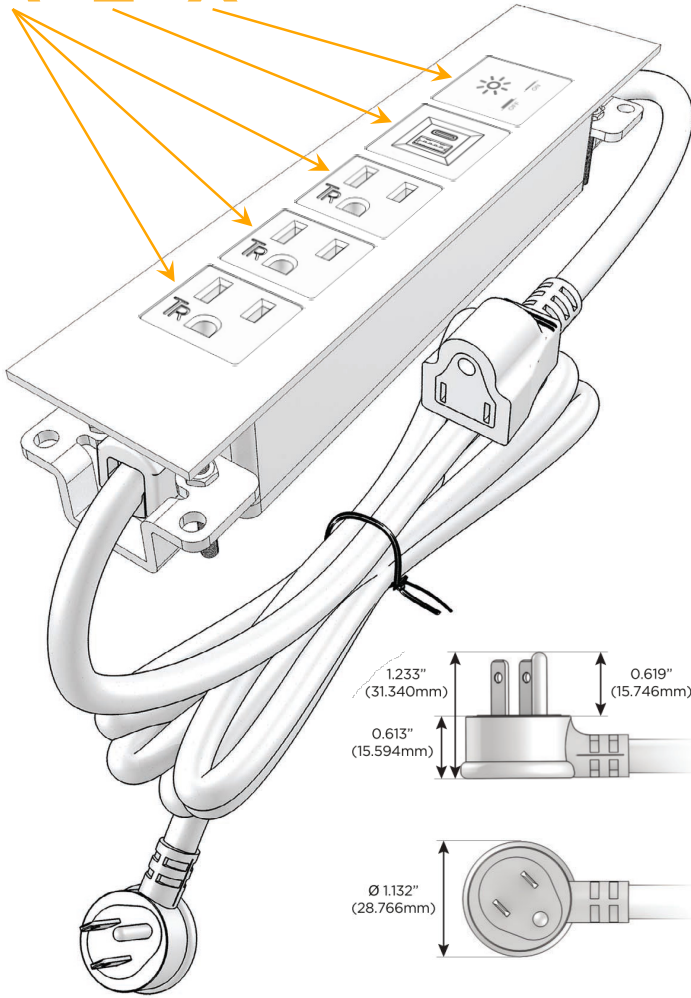

Trim Plate Finish: **SOLID COPPER**

Custom Finishes Available

M-POWER-5T-AAAEX-CTP

Features:

**Module/Port Options:**

- A** Tamper Resistant AC Receptacle
- E** USB-A & USB-C (20W)
- M** Double USB-A (Fast Charging Ports - 18W)
- H** HDMI
- 6** CAT 6
- 12** RJ 12
- X** Switched AC
- Y** 3-Way Switch (Low Voltage)
- V** USB-C (45W High Speed Charging Port)
- S** USB-C (25W High Speed Charging Port)
- R** Switched AC (Rocker Switch)
- D** Dimmer Switch

**Plug:**

Supplied with Low Profile Flat 45° Angle 120 VAC Plug

Optional Standard Straight 120 VAC Plug

Optional Straight 120 VAC Pass-through Plug

- CLEAN, COMPACT DESIGN
- STREAMLINED
- LOW PROFILE
- SIDE-EXITING CORDS
- PLUG & PLAY
- 6' AC CORD & PLUG (FLAT PLUG STANDARD)
- CUSTOMIZABLE CONFIGURATIONS AND FINISHES
- UL LISTED FOR MOUNTING IN FURNITURE
- 15A

# M-POWER-5T

AC POWER & DATA CONNECTIVITY SOLUTION

M-POWER-5T-AAAEX-CTP

Specs:

**Modules/Ports:**

- A** Tamper Resistant AC Receptacle
- E** USB-A & USB-C (20W)
- X** Switched AC

**A E X**

Distributed by