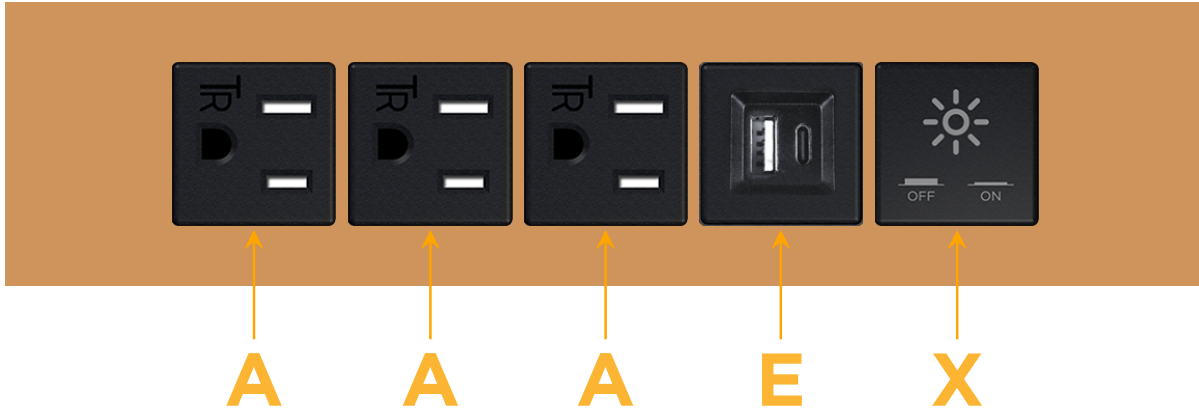

Trim Plate Finish: **SOLID COPPER**

Custom Finishes Available

M-POWER-5T-AAAEX-CTP

Features:

**Module/Port Options:**

- A** Tamper Resistant AC Receptacle
- E** USB-A & USB-C (20W)
- M** Double USB-A (Fast Charging Ports - 18W)
- H** HDMI
- 6** CAT 6
- 12** RJ 12
- X** Switched AC
- Y** 3-Way Switch (Low Voltage)
- V** USB-C (45W High Speed Charging Port)
- S** USB-C (25W High Speed Charging Port)
- R** Switched AC (Rocker Switch)
- D** Dimmer Switch

**Plug:**

Supplied with Low Profile Flat 45° Angle 120 VAC Plug

Optional Standard Straight 120 VAC Plug

Optional Straight 120 VAC Pass-through Plug

- CLEAN, COMPACT DESIGN
- STREAMLINED
- LOW PROFILE
- SIDE-EXITING CORDS
- PLUG & PLAY
- 6' AC CORD & PLUG (FLAT PLUG STANDARD)
- CUSTOMIZABLE CONFIGURATIONS AND FINISHES
- UL LISTED FOR MOUNTING IN FURNITURE
- 15A

# M-POWER-5T

AC POWER & DATA CONNECTIVITY SOLUTION

M-POWER-5T-AAAEX-CTP

Specs:

**Modules/Ports:**

- A** Tamper Resistant AC Receptacle
- E** USB-A & USB-C (20W)
- X** Switched AC

**A E X**

Distributed by