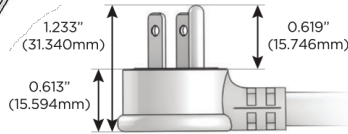

# M-POWER-5T

AC POWER & DATA CONNECTIVITY SOLUTION

M-POWER-5T-AAAEX-CTP

Specs:

**Modules/Ports:**

- A** Tamper Resistant AC Receptacle
- E** USB-A & USB-C (20W)
- X** Switched AC

**A E X**

Distributed by