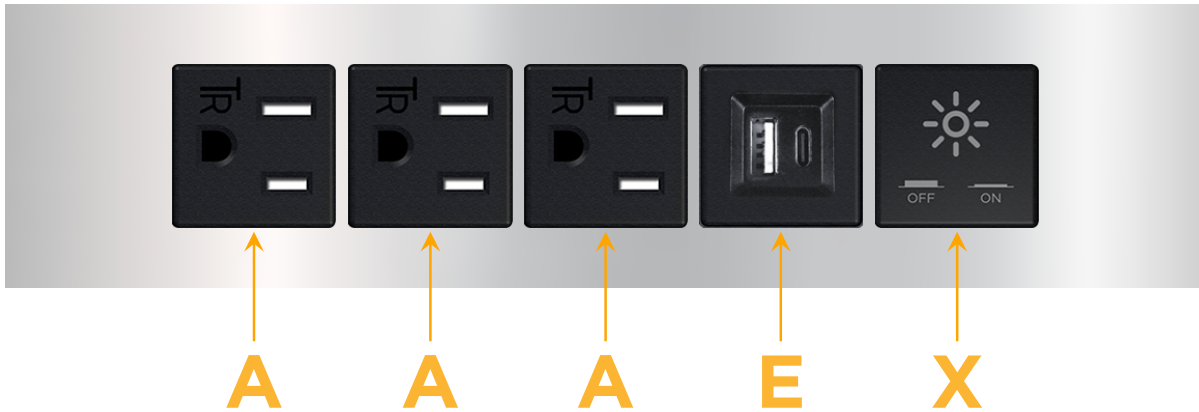

Trim Plate Finish: **CHROME (ABS)**

Custom Finishes Available

M-POWER-5T-AAAEX-CRATP

Features:

Module/Port Options:

- A** Tamper Resistant AC Receptacle
- E** USB-A & USB-C (20W)
- M** Double USB-A (Fast Charging Ports - 18W)
- H** HDMI
- 6** CAT 6
- 12** RJ 12
- X** Switched AC
- Y** 3-Way Switch (Low Voltage)
- V** USB-C (45W High Speed Charging Port)
- S** USB-C (25W High Speed Charging Port)
- R** Switched AC (Rocker Switch)
- D** Dimmer Switch

Plug:

Supplied with Low Profile Flat 45° Angle 120 VAC Plug

Optional Standard Straight 120 VAC Plug

Optional Straight 120 VAC Pass-through Plug

- CLEAN, COMPACT DESIGN
- STREAMLINED
- LOW PROFILE
- SIDE-EXITING CORDS
- PLUG & PLAY
- 6' AC CORD & PLUG (FLAT PLUG STANDARD)
- CUSTOMIZABLE CONFIGURATIONS AND FINISHES
- UL LISTED FOR MOUNTING IN FURNITURE
- 15A

M-POWER-5T

AC POWER & DATA CONNECTIVITY SOLUTION

M-POWER-5T-AAAEX-CRATP

Specs:

Modules/Ports:

- A** Tamper Resistant AC Receptacle
- E** USB-A & USB-C (20W)
- X** Switched AC

A E X

Distributed by