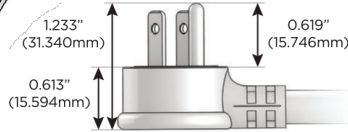

M-POWER-5T

AC POWER & DATA CONNECTIVITY SOLUTION

M-POWER-5T-AAAEX-CRATP

Specs:

Modules/Ports:

- A** Tamper Resistant AC Receptacle
- E** USB-A & USB-C (20W)
- X** Switched AC

A E X

Distributed by