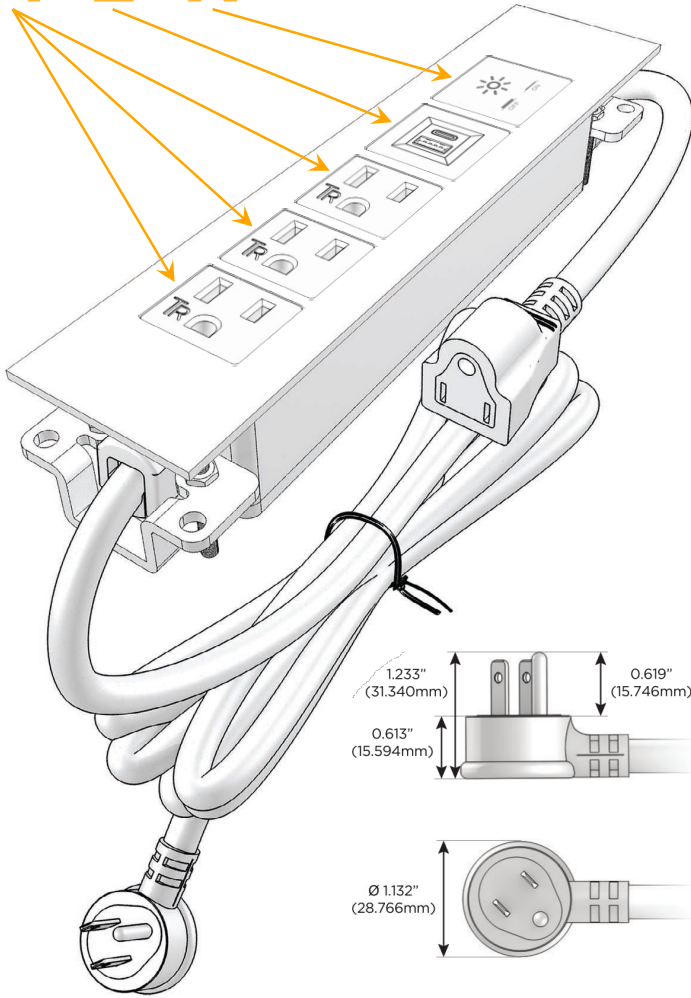

Trim Plate Finish: **CHROME (ABS)**

Custom Finishes Available

M-POWER-5T-AAAEX-CRATP

Features:

Module/Port Options:

- A** Tamper Resistant AC Receptacle
- E** USB-A & USB-C (20W)
- M** Double USB-A (Fast Charging Ports - 18W)
- H** HDMI
- 6** CAT 6
- 12** RJ 12
- X** Switched AC
- Y** 3-Way Switch (Low Voltage)
- V** USB-C (45W High Speed Charging Port)
- S** USB-C (25W High Speed Charging Port)
- R** Switched AC (Rocker Switch)
- D** Dimmer Switch

Plug:

Supplied with Low Profile Flat 45° Angle 120 VAC Plug

Optional Standard Straight 120 VAC Plug

Optional Straight 120 VAC Pass-through Plug

- CLEAN, COMPACT DESIGN
- STREAMLINED
- LOW PROFILE
- SIDE-EXITING CORDS
- PLUG & PLAY
- 6' AC CORD & PLUG (FLAT PLUG STANDARD)
- CUSTOMIZABLE CONFIGURATIONS AND FINISHES
- UL LISTED FOR MOUNTING IN FURNITURE
- 15A

M-POWER-5T

AC POWER & DATA CONNECTIVITY SOLUTION

M-POWER-5T-AAAEX-CRATP

Specs:

Modules/Ports:

- A** Tamper Resistant AC Receptacle
- E** USB-A & USB-C (20W)
- X** Switched AC

A E X

Distributed by