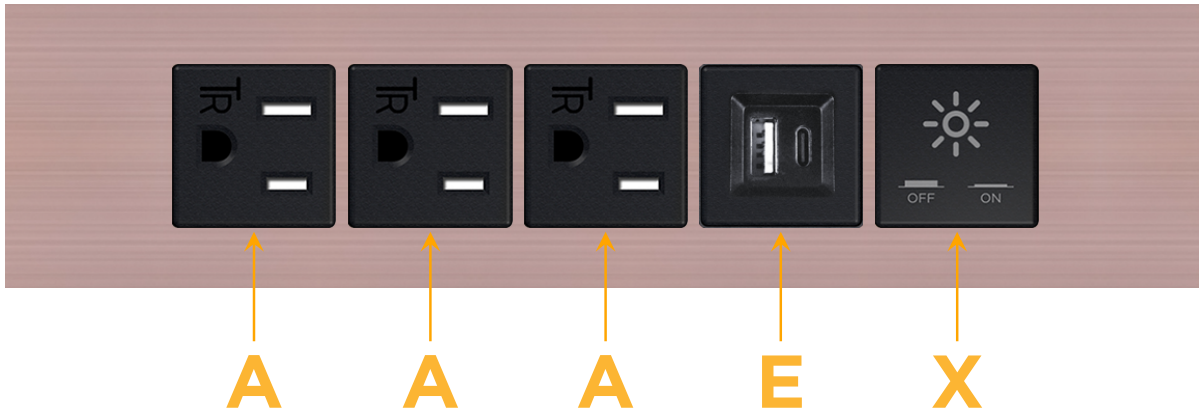

M-POWER-5T

AC POWER & DATA CONNECTIVITY SOLUTION

M-POWER-5T-AAAEX-CHATP

Distributed by

Mormax Company, Inc.

8 Westchester Plaza

Elmsford, NY 10523

914-699-0101

sales@mormax.com

mormax.com

Metro Light & Power's line of power & data solutions offers sophisticated design elements combined with greater ease of installation. Streamlined and low-profile, enhanced by side-exiting cords, our outlets advance the industry with their cutting edge look and feel. We believe flexibility is key, and we provide a variety of mounting options, including the ability to mount in limited spaces. Our outlets are available in many finishes and configurations, in addition to a custom color and finish capability for our clients.

Trim Plate Finish: **CHAMPAGNE (ABS)**

Custom Finishes Available

M-POWER-5T-AAAEX-CHATP

Features:

Module/Port Options:

- **A** Tamper Resistant AC Receptacle
- **E** USB-A & USB-C (20W)
- **M** Double USB-A (Fast Charging Ports - 18W)
- **H** HDMI
- **6** CAT 6
- **12** RJ 12
- **X** Switched AC
- **Y** 3-Way Switch (Low Voltage)
- **V** USB-C (45W High Speed Charging Port)
- **S** USB-C (25W High Speed Charging Port)
- **R** Switched AC (Rocker Switch)
- **D** Dimmer Switch

Plug:

Supplied with Low Profile Flat 45° Angle 120 VAC Plug

Optional Standard Straight 120 VAC Plug

Optional Straight 120 VAC Pass-through Plug

- CLEAN, COMPACT DESIGN
- STREAMLINED
- LOW PROFILE
- SIDE-EXITING CORDS
- PLUG & PLAY
- 6' AC CORD & PLUG (FLAT PLUG STANDARD)
- CUSTOMIZABLE CONFIGURATIONS AND FINISHES
- UL LISTED FOR MOUNTING IN FURNITURE
- 15A