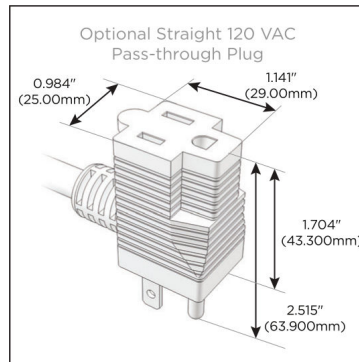

### Module/Port Options:

- A** Tamper Resistant AC Receptacle
- E** USB-A & USB-C (20W)
- M** Double USB-A (Fast Charging Ports - 18W)
- H** HDMI
- 6** CAT 6
- 12** RJ 12
- X** Switched AC
- Y** 3-Way Switch (Low Voltage)
- V** USB-C (45W High Speed Charging Port)
- S** USB-C (25W High Speed Charging Port)
- R** Switched AC (Rocker Switch)
- D** Dimmer Switch

### Plug:

Supplied with Low Profile Flat 45° Angle 120 VAC Plug

Optional Standard Straight 120 VAC Plug

Optional Straight 120 VAC Pass-through Plug

- CLEAN, COMPACT DESIGN
- STREAMLINED
- LOW PROFILE
- SIDE-EXITING CORDS
- PLUG & PLAY
- 6' AC CORD & PLUG (FLAT PLUG STANDARD)
- CUSTOMIZABLE CONFIGURATIONS AND FINISHES
- UL LISTED FOR MOUNTING IN FURNITURE
- 15A

## AC POWER & DATA CONNECTIVITY SOLUTION

M-POWER-5T-AAAEX-CHATP

Specs:

**Modules/Ports:**

- A** Tamper Resistant AC Receptacle
- E** USB-A & USB-C (20W)
- X** Switched AC

**A E X**

Distributed by

Mormax Company, Inc.