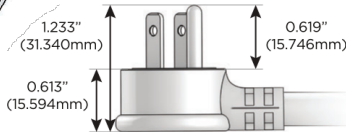

## AC POWER & DATA CONNECTIVITY SOLUTION

M-POWER-5T-AAAEX-CHATP

Specs:

**Modules/Ports:**

- A** Tamper Resistant AC Receptacle
- E** USB-A & USB-C (20W)
- X** Switched AC

**A E X**

Distributed by

Mormax Company, Inc.