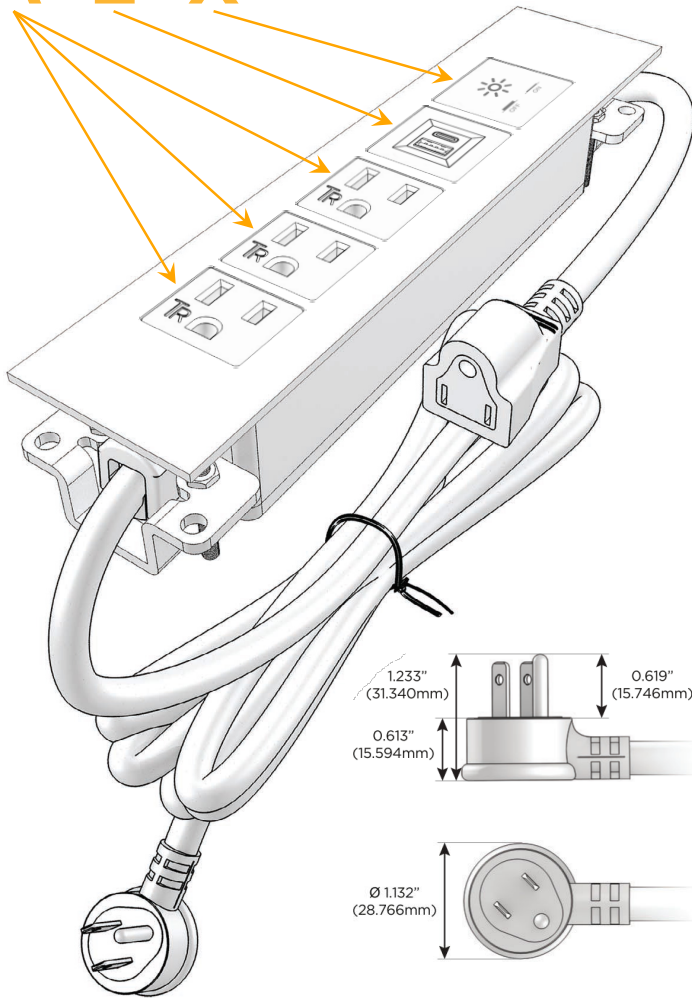

### Module/Port Options:

- A** Tamper Resistant AC Receptacle
- E** USB-A & USB-C (20W)
- M** Double USB-A (Fast Charging Ports - 18W)
- H** HDMI
- 6** CAT 6
- 12** RJ 12
- X** Switched AC
- Y** 3-Way Switch (Low Voltage)
- V** USB-C (45W High Speed Charging Port)
- S** USB-C (25W High Speed Charging Port)
- R** Switched AC (Rocker Switch)
- D** Dimmer Switch

### Plug:

Supplied with Low Profile Flat 45° Angle 120 VAC Plug

Optional Standard Straight 120 VAC Plug

Optional Straight 120 VAC Pass-through Plug

- CLEAN, COMPACT DESIGN
- STREAMLINED
- LOW PROFILE
- SIDE-EXITING CORDS
- PLUG & PLAY
- 6' AC CORD & PLUG (FLAT PLUG STANDARD)
- CUSTOMIZABLE CONFIGURATIONS AND FINISHES
- UL LISTED FOR MOUNTING IN FURNITURE
- 15A

## AC POWER & DATA CONNECTIVITY SOLUTION

M-POWER-5T-AAAEX-CHATP

Specs:

**Modules/Ports:**

- A** Tamper Resistant AC Receptacle
- E** USB-A & USB-C (20W)
- X** Switched AC

**A E X**

Distributed by

Mormax Company, Inc.