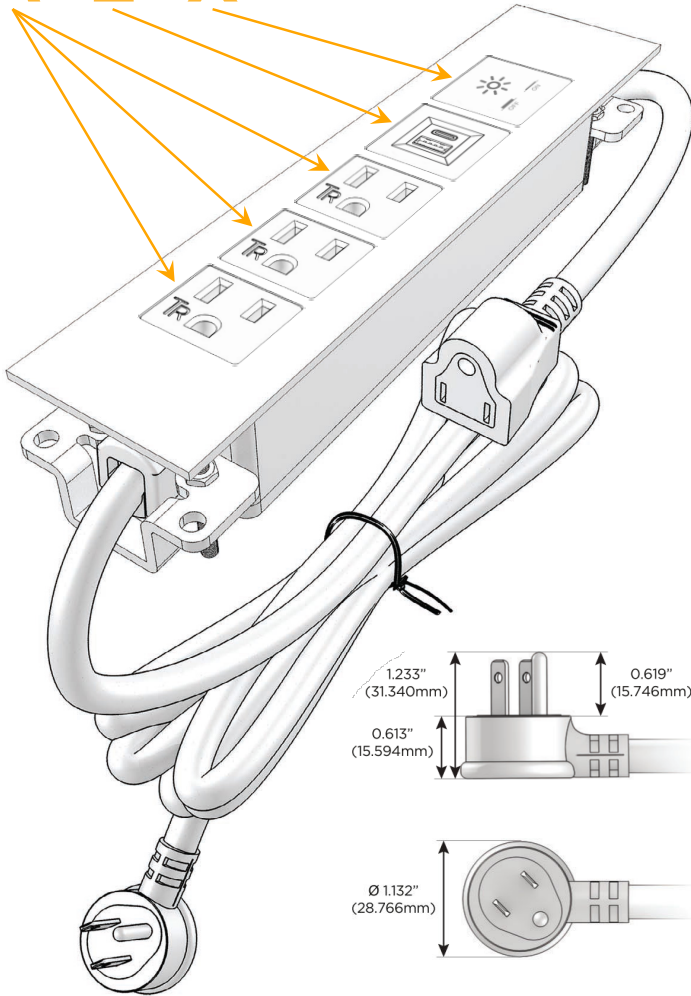

Trim Plate Finish: **STANDARD BRONZE (ABS)**

Custom Finishes Available

M-POWER-5T-AAAEX-BZATP

Features:

Module/Port Options:

- A** Tamper Resistant AC Receptacle
- E** USB-A & USB-C (20W)
- M** Double USB-A (Fast Charging Ports - 18W)
- H** HDMI
- 6** CAT 6
- 12** RJ 12
- X** Switched AC
- Y** 3-Way Switch (Low Voltage)
- V** USB-C (45W High Speed Charging Port)
- S** USB-C (25W High Speed Charging Port)
- R** Switched AC (Rocker Switch)
- D** Dimmer Switch

Plug:

Supplied with Low Profile Flat 45° Angle 120 VAC Plug

Optional Standard Straight 120 VAC Plug

Optional Straight 120 VAC Pass-through Plug

- CLEAN, COMPACT DESIGN
- STREAMLINED
- LOW PROFILE
- SIDE-EXITING CORDS
- PLUG & PLAY
- 6' AC CORD & PLUG (FLAT PLUG STANDARD)
- CUSTOMIZABLE CONFIGURATIONS AND FINISHES
- UL LISTED FOR MOUNTING IN FURNITURE
- 15A

M-POWER-5T

AC POWER & DATA CONNECTIVITY SOLUTION

M-POWER-5T-AAAEX-BZATP

Specs:

Modules/Ports:

- A** Tamper Resistant AC Receptacle
- E** USB-A & USB-C (20W)
- X** Switched AC

A E X

Distributed by