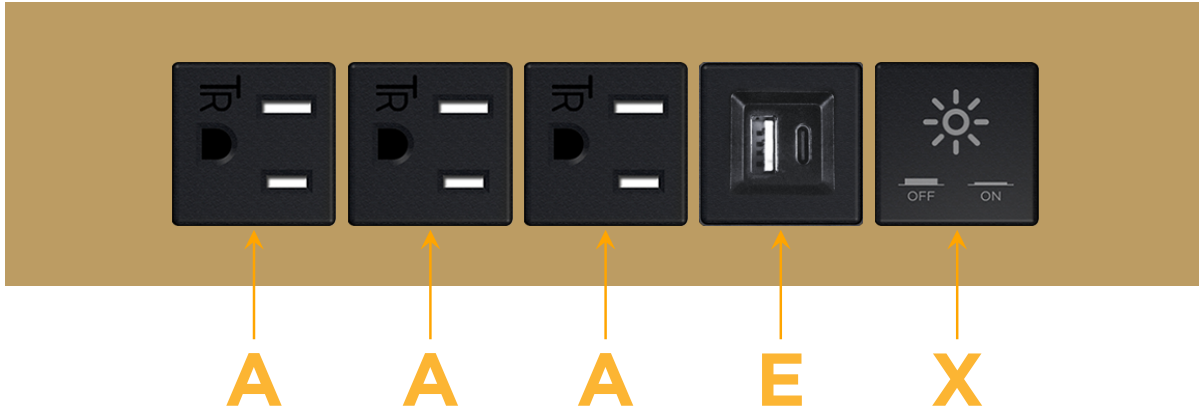

Trim Plate Finish: **STANDARD BRONZE (ABS)**

Custom Finishes Available

M-POWER-5T-AAAEX-BZATP

Features:

Module/Port Options:

- A** Tamper Resistant AC Receptacle
- E** USB-A & USB-C (20W)
- M** Double USB-A (Fast Charging Ports - 18W)
- H** HDMI
- 6** CAT 6
- 12** RJ 12
- X** Switched AC
- Y** 3-Way Switch (Low Voltage)
- V** USB-C (45W High Speed Charging Port)
- S** USB-C (25W High Speed Charging Port)
- R** Switched AC (Rocker Switch)
- D** Dimmer Switch

Plug:

Supplied with Low Profile Flat 45° Angle 120 VAC Plug

Optional Standard Straight 120 VAC Plug

Optional Straight 120 VAC Pass-through Plug

- CLEAN, COMPACT DESIGN
- STREAMLINED
- LOW PROFILE
- SIDE-EXITING CORDS
- PLUG & PLAY
- 6' AC CORD & PLUG (FLAT PLUG STANDARD)
- CUSTOMIZABLE CONFIGURATIONS AND FINISHES
- UL LISTED FOR MOUNTING IN FURNITURE
- 15A

M-POWER-5T

AC POWER & DATA CONNECTIVITY SOLUTION

M-POWER-5T-AAAEX-BZATP

Specs:

Modules/Ports:

- A** Tamper Resistant AC Receptacle
- E** USB-A & USB-C (20W)
- X** Switched AC

A E X

Distributed by