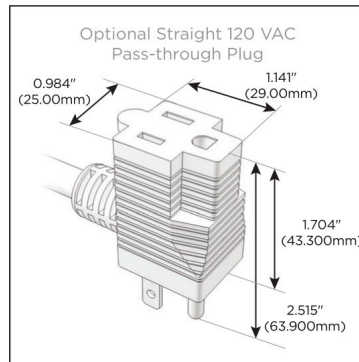

Plug:

Supplied with Low Profile Flat 45° Angle 120 VAC Plug

Optional Standard Straight 120 VAC Plug

Optional Straight 120 VAC Pass-through Plug

- CLEAN, COMPACT DESIGN
- STREAMLINED
- LOW PROFILE
- SIDE-EXITING CORDS
- PLUG & PLAY
- 6' AC CORD & PLUG (FLAT PLUG STANDARD)
- CUSTOMIZABLE CONFIGURATIONS AND FINISHES
- UL LISTED FOR MOUNTING IN FURNITURE
- 15A

M-POWER-5T

AC POWER & DATA CONNECTIVITY SOLUTION

M-POWER-5T-AAAEX-BZATP

Specs:

Modules/Ports:

- A** Tamper Resistant AC Receptacle
- E** USB-A & USB-C (20W)
- X** Switched AC

A E X

Distributed by