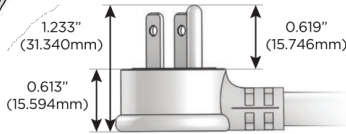

M-POWER-5T

AC POWER & DATA CONNECTIVITY SOLUTION

M-POWER-5T-AAAEX-BZATP

Specs:

Modules/Ports:

- A** Tamper Resistant AC Receptacle
- E** USB-A & USB-C (20W)
- X** Switched AC

A E X

Distributed by