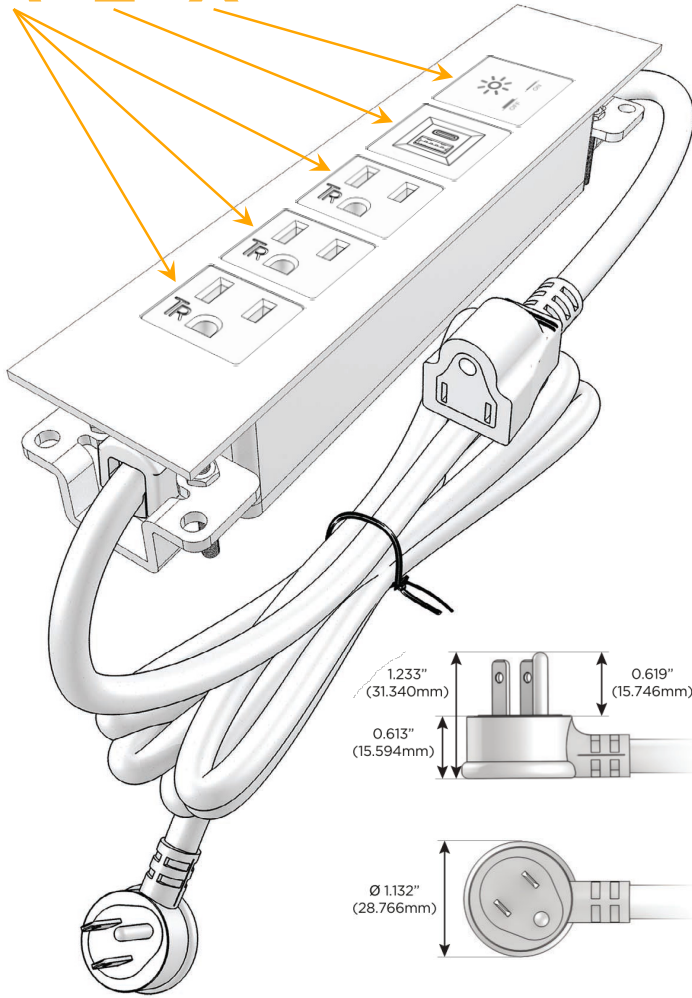

Trim Plate Finish: **ARCHITECTURAL BRONZE (ABS)**

Custom Finishes Available

M-POWER-5T-AAAEX-BZ5ATP

Features:

Module/Port Options:

- A** Tamper Resistant AC Receptacle
- E** USB-A & USB-C (20W)
- M** Double USB-A (Fast Charging Ports - 18W)
- H** HDMI
- 6** CAT 6
- 12** RJ 12
- X** Switched AC
- Y** 3-Way Switch (Low Voltage)
- V** USB-C (45W High Speed Charging Port)
- S** USB-C (25W High Speed Charging Port)
- R** Switched AC (Rocker Switch)
- D** Dimmer Switch

Plug:

Supplied with Low Profile Flat 45° Angle 120 VAC Plug

Optional Standard Straight 120 VAC Plug

Optional Straight 120 VAC Pass-through Plug

- CLEAN, COMPACT DESIGN
- STREAMLINED
- LOW PROFILE
- SIDE-EXITING CORDS
- PLUG & PLAY
- 6' AC CORD & PLUG (FLAT PLUG STANDARD)
- CUSTOMIZABLE CONFIGURATIONS AND FINISHES
- UL LISTED FOR MOUNTING IN FURNITURE
- 15A

M-POWER-5T

AC POWER & DATA CONNECTIVITY SOLUTION

M-POWER-5T-AAAEX-BZ5ATP

Specs:

Modules/Ports:

- A** Tamper Resistant AC Receptacle
- E** USB-A & USB-C (20W)
- X** Switched AC

A E X

Distributed by