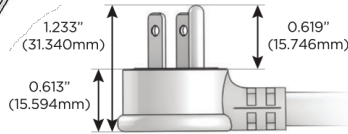

M-POWER-5T

AC POWER & DATA CONNECTIVITY SOLUTION

M-POWER-5T-AAAEX-BZ5ATP

Specs:

Modules/Ports:

- A** Tamper Resistant AC Receptacle
- E** USB-A & USB-C (20W)
- X** Switched AC

A E X

Distributed by