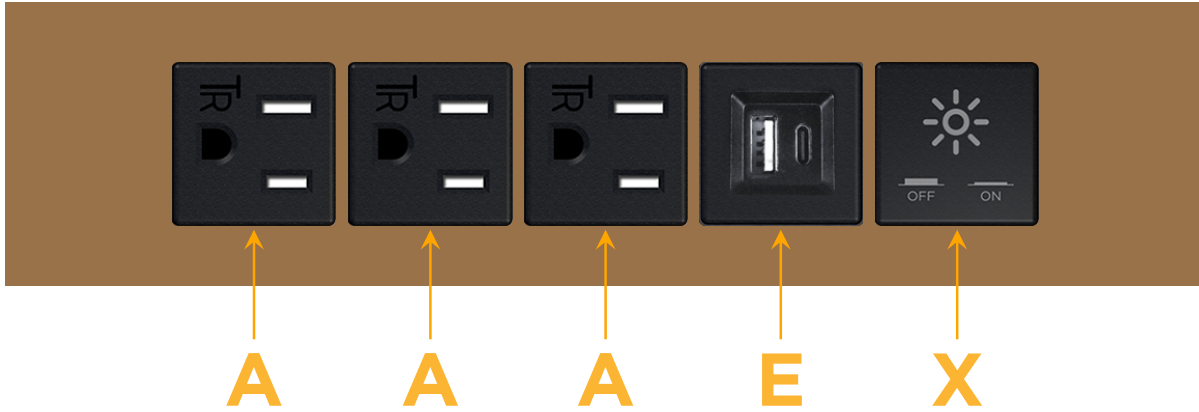

Trim Plate Finish: **ARCHITECTURAL BRONZE (ABS)**

Custom Finishes Available

M-POWER-5T-AAAEX-BZ5ATP

Features:

Module/Port Options:

- A** Tamper Resistant AC Receptacle
- E** USB-A & USB-C (20W)
- M** Double USB-A (Fast Charging Ports - 18W)
- H** HDMI
- 6** CAT 6
- 12** RJ 12
- X** Switched AC
- Y** 3-Way Switch (Low Voltage)
- V** USB-C (45W High Speed Charging Port)
- S** USB-C (25W High Speed Charging Port)
- R** Switched AC (Rocker Switch)
- D** Dimmer Switch

Plug:

Supplied with Low Profile Flat 45° Angle 120 VAC Plug

Optional Standard Straight 120 VAC Plug

Optional Straight 120 VAC Pass-through Plug

- CLEAN, COMPACT DESIGN
- STREAMLINED
- LOW PROFILE
- SIDE-EXITING CORDS
- PLUG & PLAY
- 6' AC CORD & PLUG (FLAT PLUG STANDARD)
- CUSTOMIZABLE CONFIGURATIONS AND FINISHES
- UL LISTED FOR MOUNTING IN FURNITURE
- 15A

M-POWER-5T

AC POWER & DATA CONNECTIVITY SOLUTION

M-POWER-5T-AAAEX-BZ5ATP

Specs:

Modules/Ports:

- A** Tamper Resistant AC Receptacle
- E** USB-A & USB-C (20W)
- X** Switched AC

A E X

Distributed by