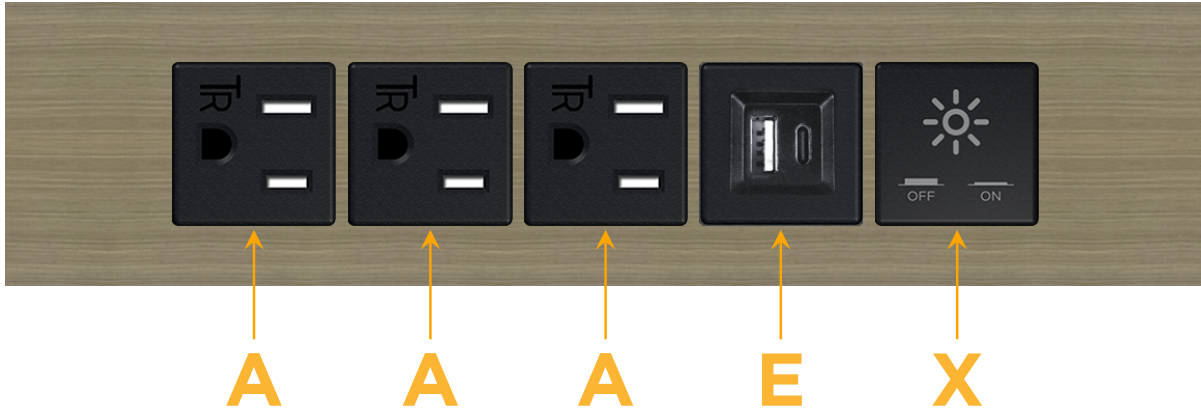

Trim Plate Finish: **ANTIQUED ARCHITECTURAL BRONZE (ABS)**

Custom Finishes Available

M-POWER-5T-AAAEX-BZ5AATP

Features:

Module/Port Options:

- A** Tamper Resistant AC Receptacle
- E** USB-A & USB-C (20W)
- M** Double USB-A (Fast Charging Ports - 18W)
- H** HDMI
- 6** CAT 6
- 12** RJ 12
- X** Switched AC
- Y** 3-Way Switch (Low Voltage)
- V** USB-C (45W High Speed Charging Port)
- S** USB-C (25W High Speed Charging Port)
- R** Switched AC (Rocker Switch)
- D** Dimmer Switch

Plug:

Supplied with Low Profile Flat 45° Angle 120 VAC Plug

Optional Standard Straight 120 VAC Plug

Optional Straight 120 VAC Pass-through Plug

- CLEAN, COMPACT DESIGN
- STREAMLINED
- LOW PROFILE
- SIDE-EXITING CORDS
- PLUG & PLAY
- 6' AC CORD & PLUG (FLAT PLUG STANDARD)
- CUSTOMIZABLE CONFIGURATIONS AND FINISHES
- UL LISTED FOR MOUNTING IN FURNITURE
- 15A

M-POWER-5T

AC POWER & DATA CONNECTIVITY SOLUTION

M-POWER-5T-AAAEX-BZ5AATP

Specs:

Modules/Ports:

- A** Tamper Resistant AC Receptacle
- E** USB-A & USB-C (20W)
- X** Switched AC

A E X

Distributed by