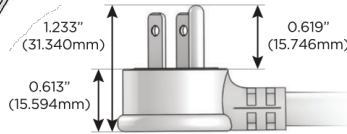

Plug:

Supplied with Low Profile Flat 45° Angle 120 VAC Plug

Optional Standard Straight 120 VAC Plug

Optional Straight 120 VAC Pass-through Plug

- CLEAN, COMPACT DESIGN
- STREAMLINED
- LOW PROFILE
- SIDE-EXITING CORDS
- PLUG & PLAY
- 6' AC CORD & PLUG (FLAT PLUG STANDARD)
- CUSTOMIZABLE CONFIGURATIONS AND FINISHES
- UL LISTED FOR MOUNTING IN FURNITURE
- 15A

M-POWER-5T

AC POWER & DATA CONNECTIVITY SOLUTION

M-POWER-5T-AAAEX-BZ5AATP

Specs:

Modules/Ports:

- A** Tamper Resistant AC Receptacle
- E** USB-A & USB-C (20W)
- X** Switched AC

A E X

Distributed by