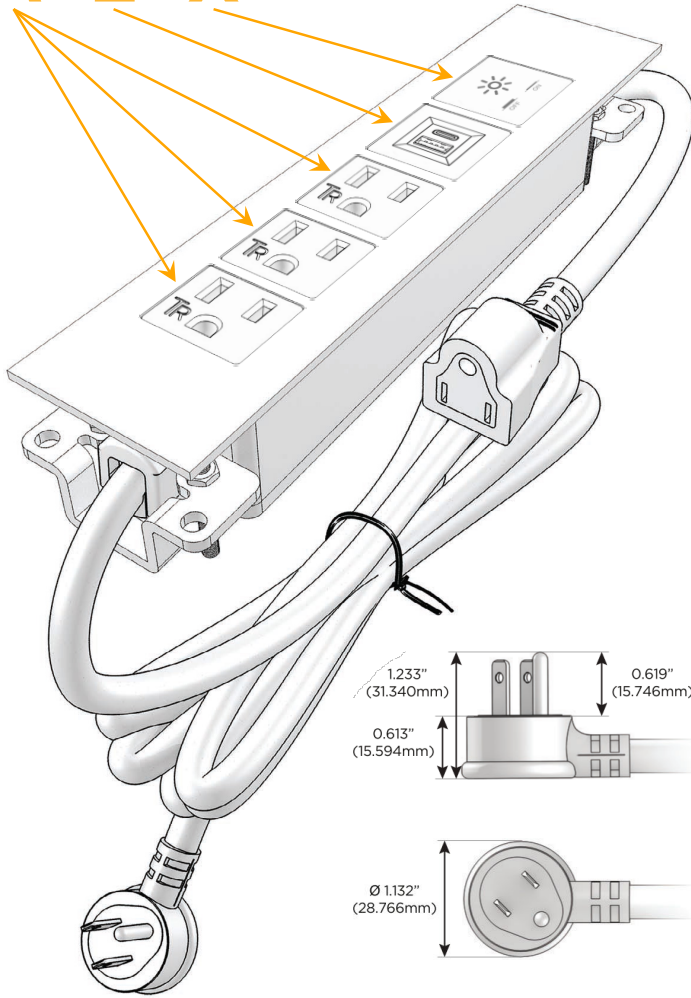

Trim Plate Finish: **ANTIQUED ARCHITECTURAL BRONZE (ABS)**

Custom Finishes Available

M-POWER-5T-AAAEX-BZ5AATP

Features:

Module/Port Options:

- A** Tamper Resistant AC Receptacle
- E** USB-A & USB-C (20W)
- M** Double USB-A (Fast Charging Ports - 18W)
- H** HDMI
- 6** CAT 6
- 12** RJ 12
- X** Switched AC
- Y** 3-Way Switch (Low Voltage)
- V** USB-C (45W High Speed Charging Port)
- S** USB-C (25W High Speed Charging Port)
- R** Switched AC (Rocker Switch)
- D** Dimmer Switch

Plug:

Supplied with Low Profile Flat 45° Angle 120 VAC Plug

Optional Standard Straight 120 VAC Plug

Optional Straight 120 VAC Pass-through Plug

- CLEAN, COMPACT DESIGN
- STREAMLINED
- LOW PROFILE
- SIDE-EXITING CORDS
- PLUG & PLAY
- 6' AC CORD & PLUG (FLAT PLUG STANDARD)
- CUSTOMIZABLE CONFIGURATIONS AND FINISHES
- UL LISTED FOR MOUNTING IN FURNITURE
- 15A

M-POWER-5T

AC POWER & DATA CONNECTIVITY SOLUTION

M-POWER-5T-AAAEX-BZ5AATP

Specs:

Modules/Ports:

- A** Tamper Resistant AC Receptacle
- E** USB-A & USB-C (20W)
- X** Switched AC

A E X

Distributed by