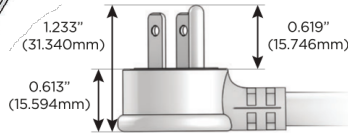

M-POWER-5T

AC POWER & DATA CONNECTIVITY SOLUTION

M-POWER-5T-AAAEX-BZ4TP

Specs:

Modules/Ports:

- A** Tamper Resistant AC Receptacle
- E** USB-A & USB-C (20W)
- X** Switched AC

A E X

Distributed by