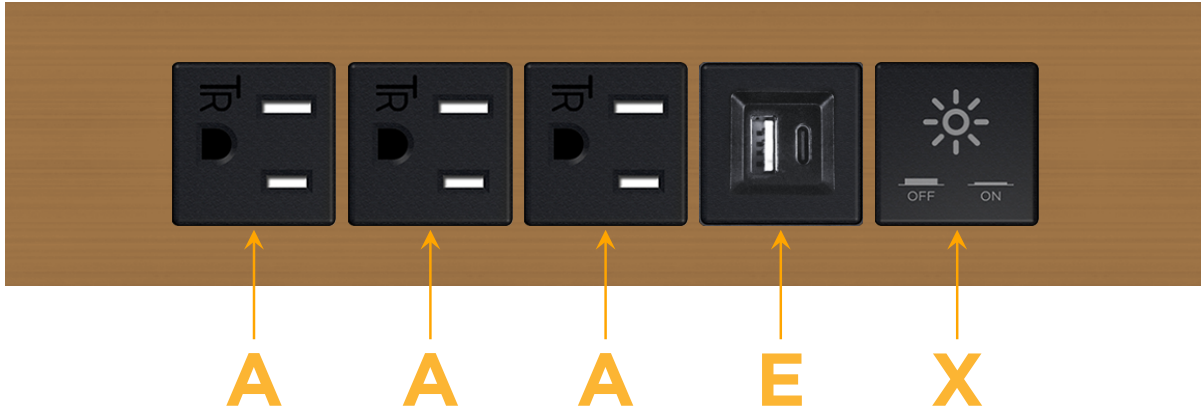

Trim Plate Finish: **SOLID BRONZE BRUSHED**

Custom Finishes Available

M-POWER-5T-AAAEX-BZ4TP

Features:

Module/Port Options:

- A** Tamper Resistant AC Receptacle
- E** USB-A & USB-C (20W)
- M** Double USB-A (Fast Charging Ports - 18W)
- H** HDMI
- 6** CAT 6
- 12** RJ 12
- X** Switched AC
- Y** 3-Way Switch (Low Voltage)
- V** USB-C (45W High Speed Charging Port)
- S** USB-C (25W High Speed Charging Port)
- R** Switched AC (Rocker Switch)
- D** Dimmer Switch

Plug:

Supplied with Low Profile Flat 45° Angle 120 VAC Plug

Optional Standard Straight 120 VAC Plug

Optional Straight 120 VAC Pass-through Plug

- CLEAN, COMPACT DESIGN
- STREAMLINED
- LOW PROFILE
- SIDE-EXITING CORDS
- PLUG & PLAY
- 6' AC CORD & PLUG (FLAT PLUG STANDARD)
- CUSTOMIZABLE CONFIGURATIONS AND FINISHES
- UL LISTED FOR MOUNTING IN FURNITURE
- 15A

M-POWER-5T

AC POWER & DATA CONNECTIVITY SOLUTION

M-POWER-5T-AAAEX-BZ4TP

Specs:

Modules/Ports:

- A** Tamper Resistant AC Receptacle
- E** USB-A & USB-C (20W)
- X** Switched AC

A E X

Distributed by