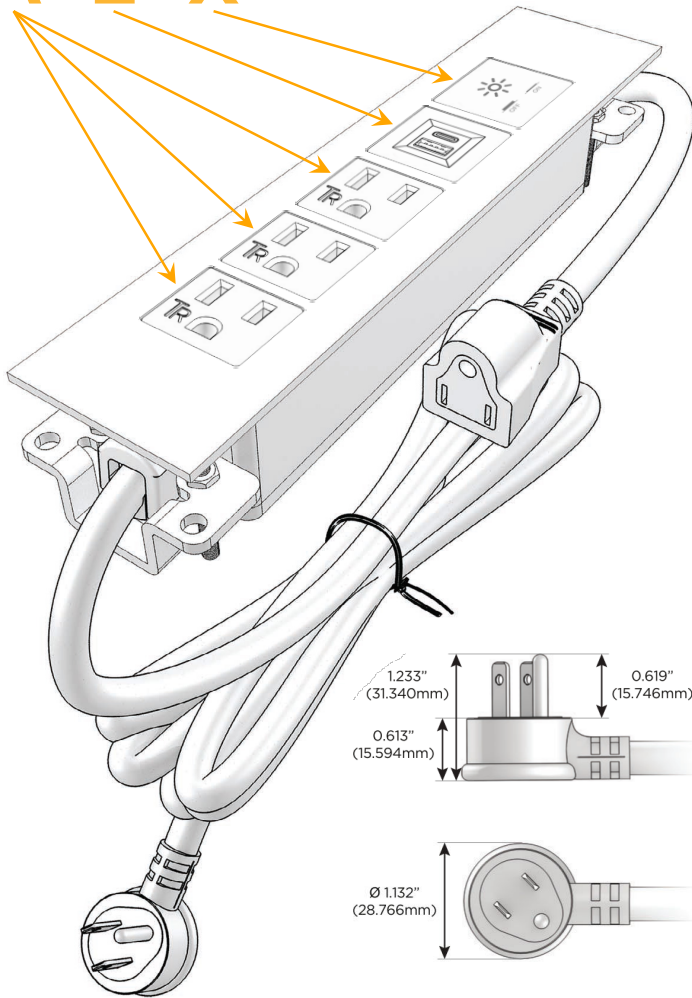

Trim Plate Finish: **SOLID BRONZE BRUSHED**

Custom Finishes Available

M-POWER-5T-AAAEX-BZ4TP

Features:

Module/Port Options:

- A** Tamper Resistant AC Receptacle
- E** USB-A & USB-C (20W)
- M** Double USB-A (Fast Charging Ports - 18W)
- H** HDMI
- 6** CAT 6
- 12** RJ 12
- X** Switched AC
- Y** 3-Way Switch (Low Voltage)
- V** USB-C (45W High Speed Charging Port)
- S** USB-C (25W High Speed Charging Port)
- R** Switched AC (Rocker Switch)
- D** Dimmer Switch

Plug:

Supplied with Low Profile Flat 45° Angle 120 VAC Plug

Optional Standard Straight 120 VAC Plug

Optional Straight 120 VAC Pass-through Plug

- CLEAN, COMPACT DESIGN
- STREAMLINED
- LOW PROFILE
- SIDE-EXITING CORDS
- PLUG & PLAY
- 6' AC CORD & PLUG (FLAT PLUG STANDARD)
- CUSTOMIZABLE CONFIGURATIONS AND FINISHES
- UL LISTED FOR MOUNTING IN FURNITURE
- 15A

M-POWER-5T

AC POWER & DATA CONNECTIVITY SOLUTION

M-POWER-5T-AAAEX-BZ4TP

Specs:

Modules/Ports:

- A** Tamper Resistant AC Receptacle
- E** USB-A & USB-C (20W)
- X** Switched AC

A E X

Distributed by