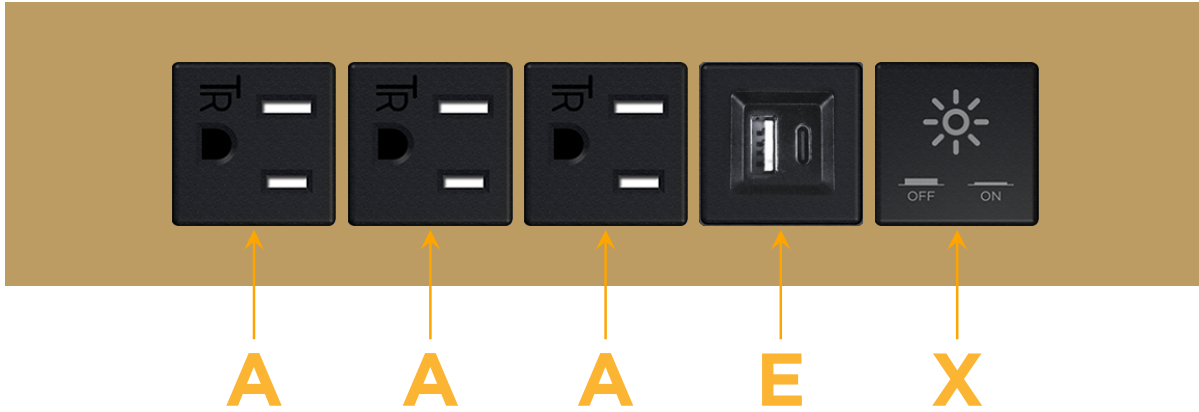

Trim Plate Finish: **BRASS (ABS)**

Custom Finishes Available

M-POWER-5T-AAAEX-BRATP

Features:

Module/Port Options:

- A** Tamper Resistant AC Receptacle
- E** USB-A & USB-C (20W)
- M** Double USB-A (Fast Charging Ports - 18W)
- H** HDMI
- 6** CAT 6
- 12** RJ 12
- X** Switched AC
- Y** 3-Way Switch (Low Voltage)
- V** USB-C (45W High Speed Charging Port)
- S** USB-C (25W High Speed Charging Port)
- R** Switched AC (Rocker Switch)
- D** Dimmer Switch

Plug:

Supplied with Low Profile Flat 45° Angle 120 VAC Plug

Optional Standard Straight 120 VAC Plug

Optional Straight 120 VAC Pass-through Plug

- CLEAN, COMPACT DESIGN
- STREAMLINED
- LOW PROFILE
- SIDE-EXITING CORDS
- PLUG & PLAY
- 6' AC CORD & PLUG (FLAT PLUG STANDARD)
- CUSTOMIZABLE CONFIGURATIONS AND FINISHES
- UL LISTED FOR MOUNTING IN FURNITURE
- 15A

M-POWER-5T

AC POWER & DATA CONNECTIVITY SOLUTION

M-POWER-5T-AAAEX-BRATP

Specs:

Modules/Ports:

- A** Tamper Resistant AC Receptacle
- E** USB-A & USB-C (20W)
- X** Switched AC

A E X

Distributed by