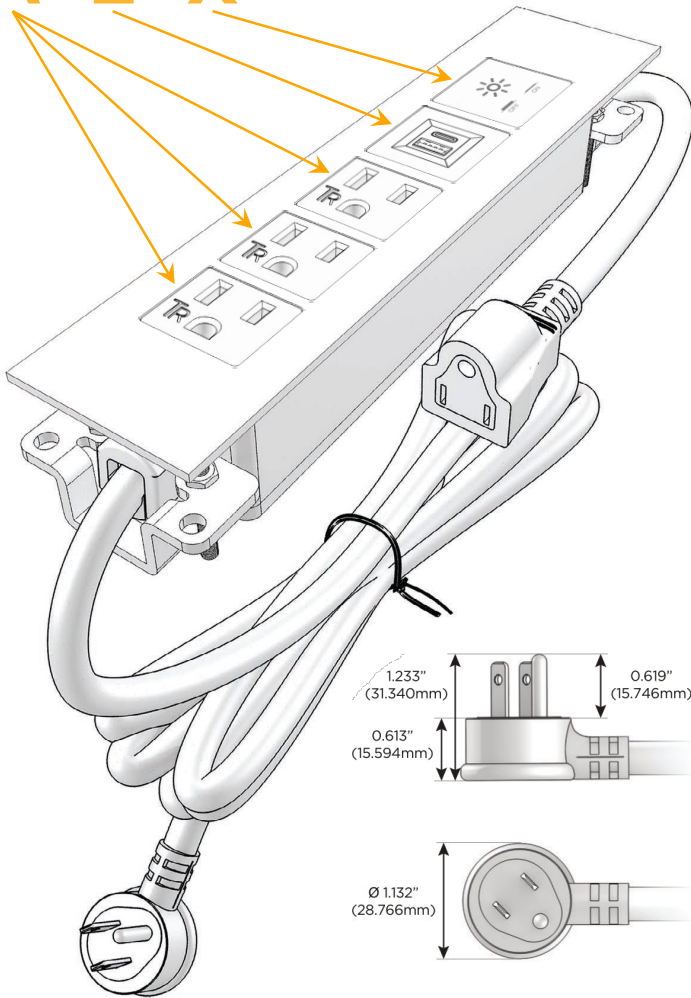

Trim Plate Finish: **BRASS (ABS)**

Custom Finishes Available

M-POWER-5T-AAAEX-BRATP

Features:

Module/Port Options:

- A** Tamper Resistant AC Receptacle
- E** USB-A & USB-C (20W)
- M** Double USB-A (Fast Charging Ports - 18W)
- H** HDMI
- 6** CAT 6
- 12** RJ 12
- X** Switched AC
- Y** 3-Way Switch (Low Voltage)
- V** USB-C (45W High Speed Charging Port)
- S** USB-C (25W High Speed Charging Port)
- R** Switched AC (Rocker Switch)
- D** Dimmer Switch

Plug:

Supplied with Low Profile Flat 45° Angle 120 VAC Plug

Optional Standard Straight 120 VAC Plug

Optional Straight 120 VAC Pass-through Plug

- CLEAN, COMPACT DESIGN
- STREAMLINED
- LOW PROFILE
- SIDE-EXITING CORDS
- PLUG & PLAY
- 6' AC CORD & PLUG (FLAT PLUG STANDARD)
- CUSTOMIZABLE CONFIGURATIONS AND FINISHES
- UL LISTED FOR MOUNTING IN FURNITURE
- 15A

M-POWER-5T

AC POWER & DATA CONNECTIVITY SOLUTION

M-POWER-5T-AAAEX-BRATP

Specs:

Modules/Ports:

- A** Tamper Resistant AC Receptacle
- E** USB-A & USB-C (20W)
- X** Switched AC

A E X

Distributed by