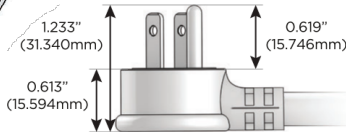

M-POWER-5T

AC POWER & DATA CONNECTIVITY SOLUTION

M-POWER-5T-AAAEX-BRATP

Specs:

Modules/Ports:

- A** Tamper Resistant AC Receptacle
- E** USB-A & USB-C (20W)
- X** Switched AC

A E X

Distributed by