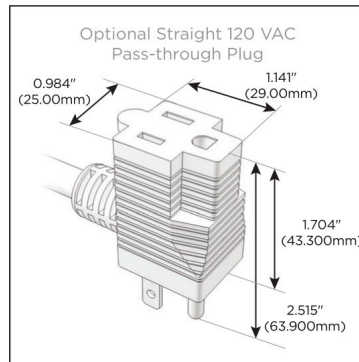

Plug:

Supplied with Low Profile Flat 45° Angle 120 VAC Plug

Optional Standard Straight 120 VAC Plug

Optional Straight 120 VAC Pass-through Plug

- CLEAN, COMPACT DESIGN
- STREAMLINED
- LOW PROFILE
- SIDE-EXITING CORDS
- PLUG & PLAY
- 6' AC CORD & PLUG (FLAT PLUG STANDARD)
- CUSTOMIZABLE CONFIGURATIONS AND FINISHES
- UL LISTED FOR MOUNTING IN FURNITURE
- 15A

M-POWER-5T

AC POWER & DATA CONNECTIVITY SOLUTION

M-POWER-5T-AAAEX-BRATP

Specs:

Modules/Ports:

- A** Tamper Resistant AC Receptacle
- E** USB-A & USB-C (20W)
- X** Switched AC

A E X

Distributed by