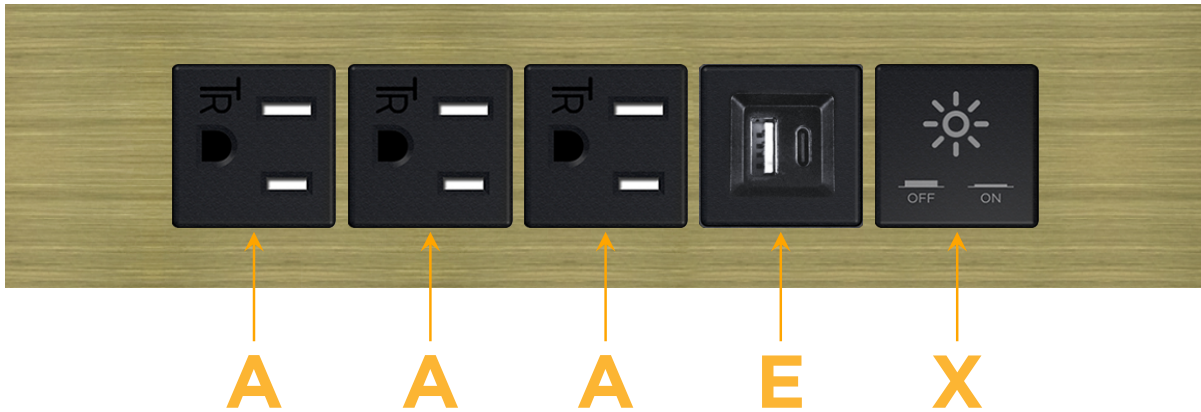

Trim Plate Finish: **BRASS ANTIQUED (ABS)**

Custom Finishes Available

M-POWER-5T-AAAEX-BRAATP

Features:

Module/Port Options:

- A** Tamper Resistant AC Receptacle
- E** USB-A & USB-C (20W)
- M** Double USB-A (Fast Charging Ports - 18W)
- H** HDMI
- 6** CAT 6
- 12** RJ 12
- X** Switched AC
- Y** 3-Way Switch (Low Voltage)
- V** USB-C (45W High Speed Charging Port)
- S** USB-C (25W High Speed Charging Port)
- R** Switched AC (Rocker Switch)
- D** Dimmer Switch

Plug:

Supplied with Low Profile Flat 45° Angle 120 VAC Plug

Optional Standard Straight 120 VAC Plug

Optional Straight 120 VAC Pass-through Plug

- CLEAN, COMPACT DESIGN
- STREAMLINED
- LOW PROFILE
- SIDE-EXITING CORDS
- PLUG & PLAY
- 6' AC CORD & PLUG (FLAT PLUG STANDARD)
- CUSTOMIZABLE CONFIGURATIONS AND FINISHES
- UL LISTED FOR MOUNTING IN FURNITURE
- 15A

M-POWER-5T

AC POWER & DATA CONNECTIVITY SOLUTION

M-POWER-5T-AAAEX-BRAATP

Specs:

Modules/Ports:

- A** Tamper Resistant AC Receptacle
- E** USB-A & USB-C (20W)
- X** Switched AC

A E X

Distributed by