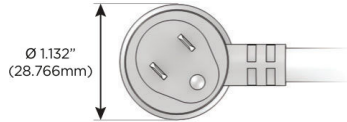

Plug:

Supplied with Low Profile Flat 45° Angle 120 VAC Plug

Optional Standard Straight 120 VAC Plug

Optional Straight 120 VAC Pass-through Plug

- CLEAN, COMPACT DESIGN
- STREAMLINED
- LOW PROFILE
- SIDE-EXITING CORDS
- PLUG & PLAY
- 6' AC CORD & PLUG (FLAT PLUG STANDARD)
- CUSTOMIZABLE CONFIGURATIONS AND FINISHES
- UL LISTED FOR MOUNTING IN FURNITURE
- 15A

M-POWER-5T

AC POWER & DATA CONNECTIVITY SOLUTION

M-POWER-5T-AAAEX-BRAATP

Specs:

Modules/Ports:

- A** Tamper Resistant AC Receptacle
- E** USB-A & USB-C (20W)
- X** Switched AC

A E X

Distributed by