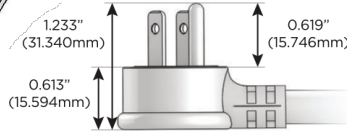

Plug:

Supplied with Low Profile Flat 45° Angle 120 VAC Plug

Optional Standard Straight 120 VAC Plug

Optional Straight 120 VAC Pass-through Plug

- CLEAN, COMPACT DESIGN
- STREAMLINED
- LOW PROFILE
- SIDE-EXITING CORDS
- PLUG & PLAY
- 6' AC CORD & PLUG (FLAT PLUG STANDARD)
- CUSTOMIZABLE CONFIGURATIONS AND FINISHES
- UL LISTED FOR MOUNTING IN FURNITURE
- 15A

M-POWER-5T

AC POWER & DATA CONNECTIVITY SOLUTION

M-POWER-5T-AAAEX-BRAATP

Specs:

Modules/Ports:

- A** Tamper Resistant AC Receptacle
- E** USB-A & USB-C (20W)
- X** Switched AC

A E X

Distributed by