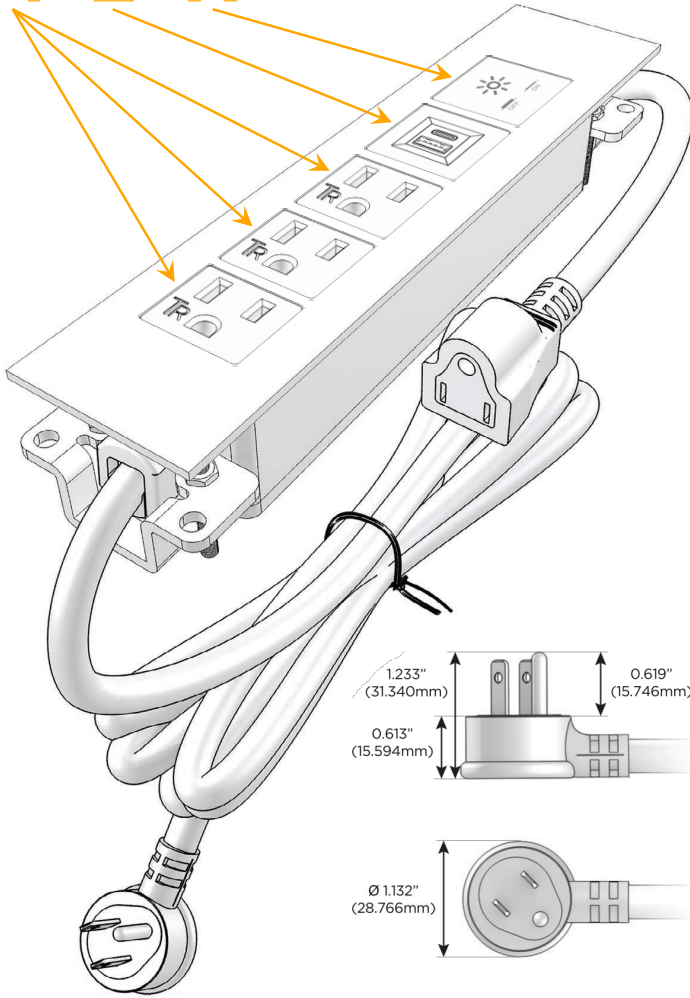

Trim Plate Finish: **BRASS ANTIQUED (ABS)**

Custom Finishes Available

M-POWER-5T-AAAEX-BRAATP

Features:

Module/Port Options:

- A** Tamper Resistant AC Receptacle
- E** USB-A & USB-C (20W)
- M** Double USB-A (Fast Charging Ports - 18W)
- H** HDMI
- 6** CAT 6
- 12** RJ 12
- X** Switched AC
- Y** 3-Way Switch (Low Voltage)
- V** USB-C (45W High Speed Charging Port)
- S** USB-C (25W High Speed Charging Port)
- R** Switched AC (Rocker Switch)
- D** Dimmer Switch

Plug:

Supplied with Low Profile Flat 45° Angle 120 VAC Plug

Optional Standard Straight 120 VAC Plug

Optional Straight 120 VAC Pass-through Plug

- CLEAN, COMPACT DESIGN
- STREAMLINED
- LOW PROFILE
- SIDE-EXITING CORDS
- PLUG & PLAY
- 6' AC CORD & PLUG (FLAT PLUG STANDARD)
- CUSTOMIZABLE CONFIGURATIONS AND FINISHES
- UL LISTED FOR MOUNTING IN FURNITURE
- 15A

M-POWER-5T

AC POWER & DATA CONNECTIVITY SOLUTION

M-POWER-5T-AAAEX-BRAATP

Specs:

Modules/Ports:

- A** Tamper Resistant AC Receptacle
- E** USB-A & USB-C (20W)
- X** Switched AC

A E X

Distributed by