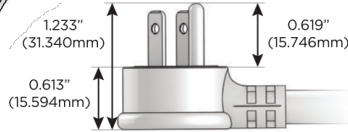

M-POWER-5T

AC POWER & DATA CONNECTIVITY SOLUTION

M-POWER-5T-AAAEX-B2ATP

Specs:

Modules/Ports:

- A** Tamper Resistant AC Receptacle
- E** USB-A & USB-C (20W)
- X** Switched AC

A E X

Distributed by