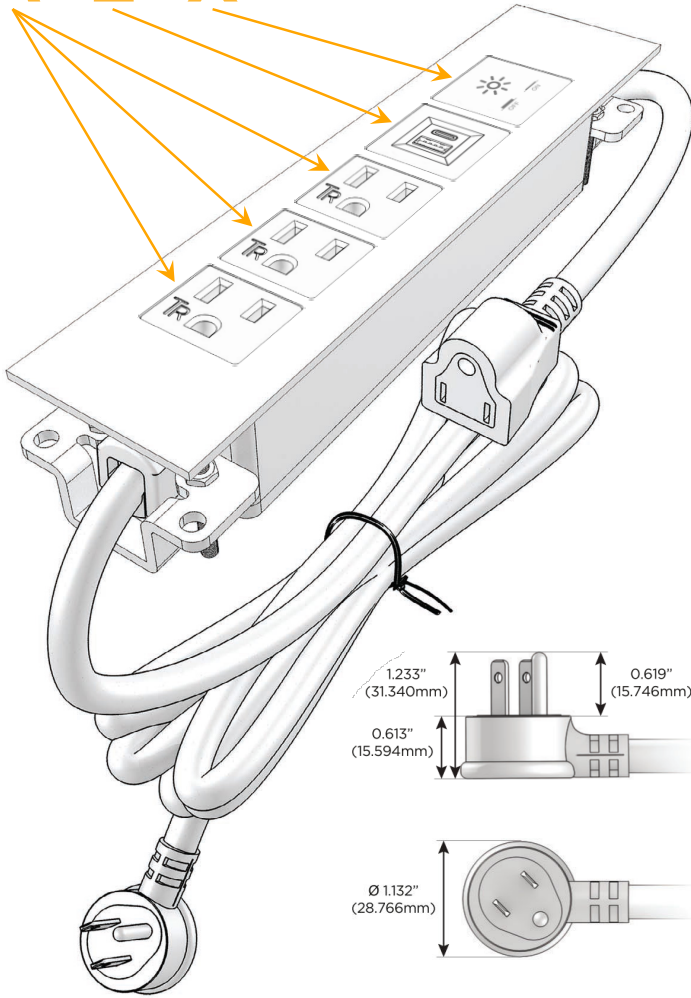

Trim Plate Finish: **SATIN BLACK (ABS)**

Custom Finishes Available

M-POWER-5T-AAAEX-B2ATP

Features:

Module/Port Options:

- A** Tamper Resistant AC Receptacle
- E** USB-A & USB-C (20W)
- M** Double USB-A (Fast Charging Ports - 18W)
- H** HDMI
- 6** CAT 6
- 12** RJ 12
- X** Switched AC
- Y** 3-Way Switch (Low Voltage)
- V** USB-C (45W High Speed Charging Port)
- S** USB-C (25W High Speed Charging Port)
- R** Switched AC (Rocker Switch)
- D** Dimmer Switch

Plug:

Supplied with Low Profile Flat 45° Angle 120 VAC Plug

Optional Standard Straight 120 VAC Plug

Optional Straight 120 VAC Pass-through Plug

- CLEAN, COMPACT DESIGN
- STREAMLINED
- LOW PROFILE
- SIDE-EXITING CORDS
- PLUG & PLAY
- 6' AC CORD & PLUG (FLAT PLUG STANDARD)
- CUSTOMIZABLE CONFIGURATIONS AND FINISHES
- UL LISTED FOR MOUNTING IN FURNITURE
- 15A

M-POWER-5T

AC POWER & DATA CONNECTIVITY SOLUTION

M-POWER-5T-AAAEX-B2ATP

Specs:

Modules/Ports:

- A** Tamper Resistant AC Receptacle
- E** USB-A & USB-C (20W)
- X** Switched AC

A E X

Distributed by