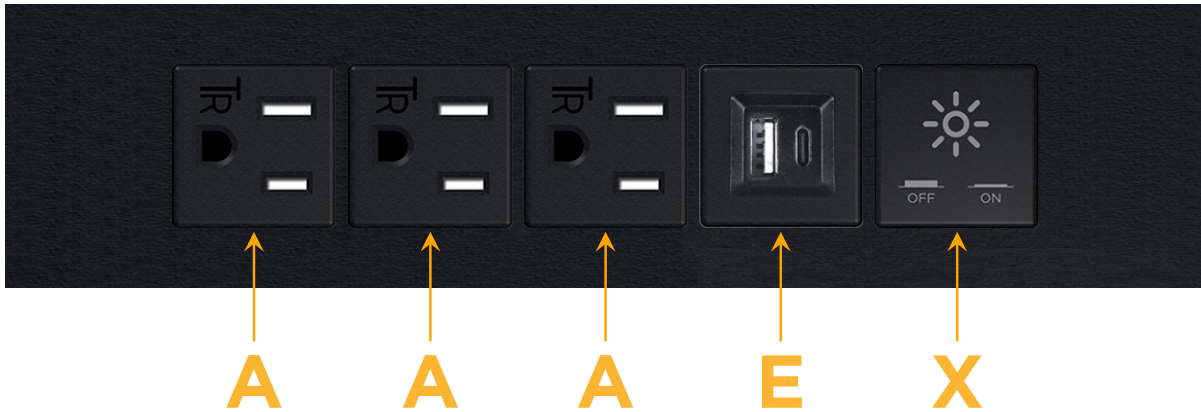

Trim Plate Finish: **SATIN BLACK (ABS)**

Custom Finishes Available

M-POWER-5T-AAAEX-B2ATP

Features:

Module/Port Options:

- A** Tamper Resistant AC Receptacle
- E** USB-A & USB-C (20W)
- M** Double USB-A (Fast Charging Ports - 18W)
- H** HDMI
- 6** CAT 6
- 12** RJ 12
- X** Switched AC
- Y** 3-Way Switch (Low Voltage)
- V** USB-C (45W High Speed Charging Port)
- S** USB-C (25W High Speed Charging Port)
- R** Switched AC (Rocker Switch)
- D** Dimmer Switch

Plug:

Supplied with Low Profile Flat 45° Angle 120 VAC Plug

Optional Standard Straight 120 VAC Plug

Optional Straight 120 VAC Pass-through Plug

- CLEAN, COMPACT DESIGN
- STREAMLINED
- LOW PROFILE
- SIDE-EXITING CORDS
- PLUG & PLAY
- 6' AC CORD & PLUG (FLAT PLUG STANDARD)
- CUSTOMIZABLE CONFIGURATIONS AND FINISHES
- UL LISTED FOR MOUNTING IN FURNITURE
- 15A

M-POWER-5T

AC POWER & DATA CONNECTIVITY SOLUTION

M-POWER-5T-AAAEX-B2ATP

Specs:

Modules/Ports:

- A** Tamper Resistant AC Receptacle
- E** USB-A & USB-C (20W)
- X** Switched AC

A E X

Distributed by