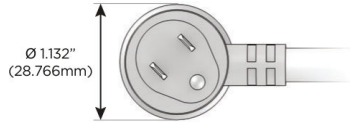

M-POWER-5T

AC POWER & DATA CONNECTIVITY SOLUTION

M-POWER-5T-AAAAA-SS4ATP

Specs:

Modules/Ports:

- A Tamper Resistant AC Receptacle