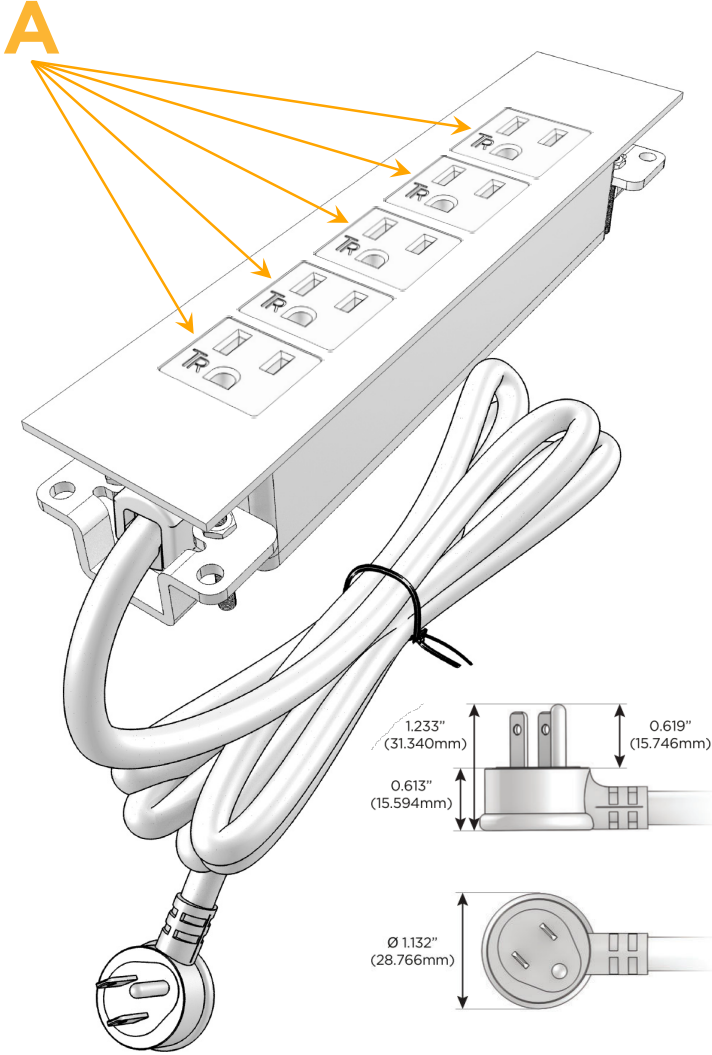

M-POWER-5T

AC POWER & DATA CONNECTIVITY SOLUTION

M-POWER-5T-AAAAA-SS4ATP

Specs:

Modules/Ports:

- A Tamper Resistant AC Receptacle