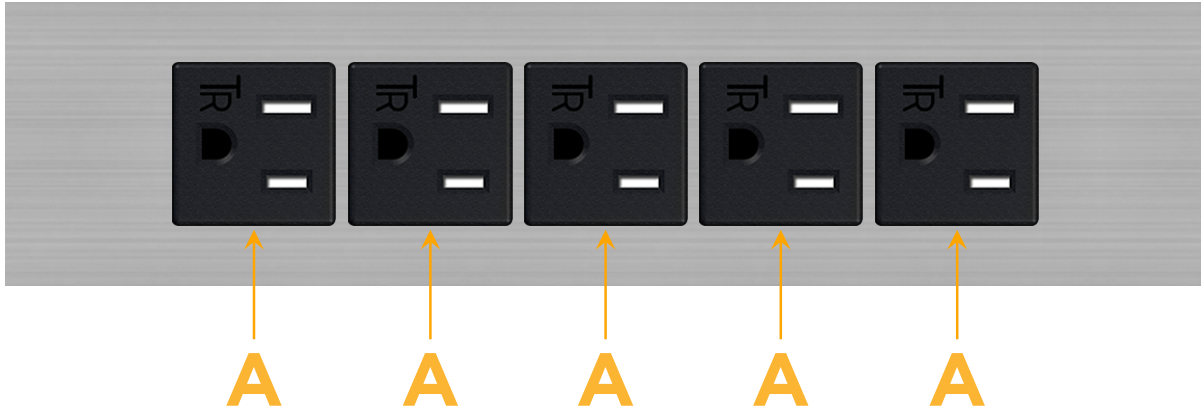

Trim Plate Finish: **BRUSHED STAINLESS (ABS)**

Custom Finishes Available

M-POWER-5T-AAAAA-SS4ATP

Features:

**Module/Port Options:**

- A** Tamper Resistant AC Receptacle
- E** USB-A & USB-C (20W)
- M** Double USB-A (Fast Charging Ports - 18W)
- H** HDMI
- 6** CAT 6
- 12** RJ 12
- X** Switched AC
- Y** 3-Way Switch (Low Voltage)
- V** USB-C (45W High Speed Charging Port)
- S** USB-C (25W High Speed Charging Port)
- R** Switched AC (Rocker Switch)
- D** Dimmer Switch

**Plug:**

Supplied with Low Profile Flat 45° Angle 120 VAC Plug

Optional Standard Straight 120 VAC Plug

Optional Straight 120 VAC Pass-through Plug

- CLEAN, COMPACT DESIGN
- STREAMLINED
- LOW PROFILE
- SIDE-EXITING CORDS
- PLUG & PLAY
- 6' AC CORD & PLUG (FLAT PLUG STANDARD)
- CUSTOMIZABLE CONFIGURATIONS AND FINISHES
- UL LISTED FOR MOUNTING IN FURNITURE
- 15A