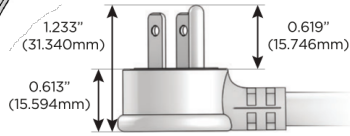

M-POWER-5T

AC POWER & DATA CONNECTIVITY SOLUTION

M-POWER-5T-AAAAA-SS4ATP

Specs:

Modules/Ports:

- A Tamper Resistant AC Receptacle