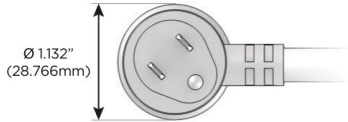

M-POWER-5T

AC POWER & DATA CONNECTIVITY SOLUTION

M-POWER-5T-AAAAA-S3ATP

Specs:

Modules/Ports:

- A Tamper Resistant AC Receptacle