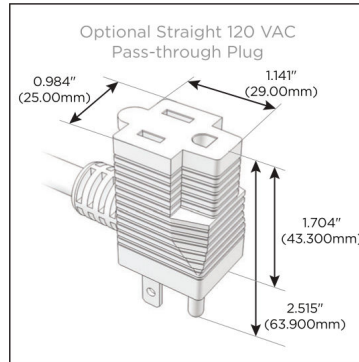

### Module/Port Options:

- A** Tamper Resistant AC Receptacle
- E** USB-A & USB-C (20W)
- M** Double USB-A (Fast Charging Ports - 18W)
- H** HDMI
- 6** CAT 6
- 12** RJ 12
- X** Switched AC
- Y** 3-Way Switch (Low Voltage)
- V** USB-C (45W High Speed Charging Port)
- S** USB-C (25W High Speed Charging Port)
- R** Switched AC (Rocker Switch)
- D** Dimmer Switch

### Plug:

Supplied with Low Profile Flat 45° Angle 120 VAC Plug

Optional Standard Straight 120 VAC Plug

Optional Straight 120 VAC Pass-through Plug

- CLEAN, COMPACT DESIGN
- STREAMLINED
- LOW PROFILE
- SIDE-EXITING CORDS
- PLUG & PLAY
- 6' AC CORD & PLUG (FLAT PLUG STANDARD)
- CUSTOMIZABLE CONFIGURATIONS AND FINISHES
- UL LISTED FOR MOUNTING IN FURNITURE
- 15A

# M-POWER-5T

AC POWER & DATA CONNECTIVITY SOLUTION

M-POWER-5T-AAAAA-S3ATP

Specs:

**Modules/Ports:**

- A Tamper Resistant AC Receptacle

Distributed by

Mormax Company, Inc.