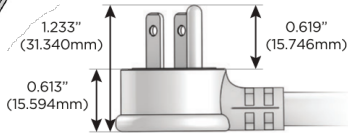

M-POWER-5T

AC POWER & DATA CONNECTIVITY SOLUTION

M-POWER-5T-AAAAA-S3ATP

Specs:

Modules/Ports:

- A Tamper Resistant AC Receptacle