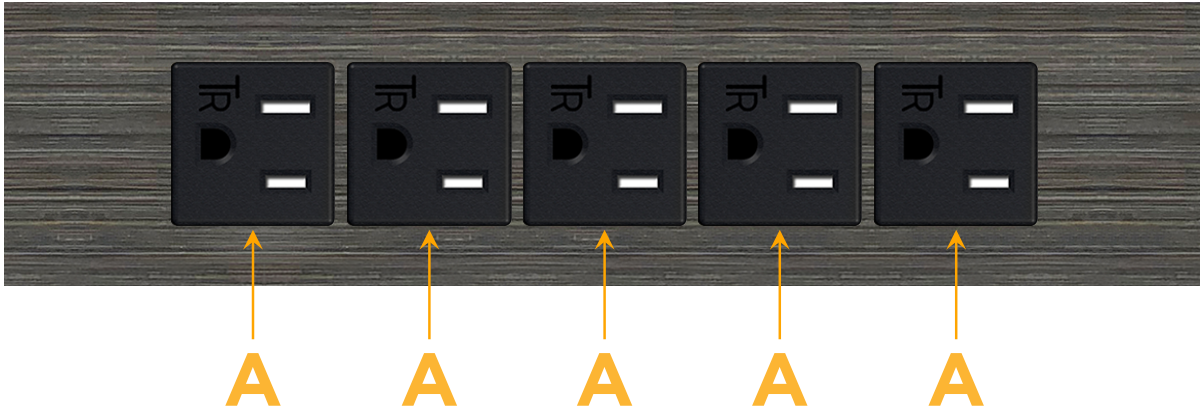

M-POWER-5T

AC POWER & DATA CONNECTIVITY SOLUTION

M-POWER-5T-AAAAA-S3ATP

Distributed by

Mormax Company, Inc.

8 Westchester Plaza

Elmsford, NY 10523

914-699-0101

sales@mormax.com

mormax.com

Metro Light & Power's line of power & data solutions offers sophisticated design elements combined with greater ease of installation. Streamlined and low-profile, enhanced by side-exiting cords, our outlets advance the industry with their cutting edge look and feel. We believe flexibility is key, and we provide a variety of mounting options, including the ability to mount in limited spaces. Our outlets are available in many finishes and configurations, in addition to a custom color and finish capability for our clients.

Trim Plate Finish: **GUNMETAL (ABS)**

Custom Finishes Available

M-POWER-5T-AAAAA-S3ATP

Features:

Module/Port Options:

- **A** Tamper Resistant AC Receptacle
- **E** USB-A & USB-C (20W)
- **M** Double USB-A (Fast Charging Ports - 18W)
- **H** HDMI
- **6** CAT 6
- **12** RJ 12
- **X** Switched AC
- **Y** 3-Way Switch (Low Voltage)
- **V** USB-C (45W High Speed Charging Port)
- **S** USB-C (25W High Speed Charging Port)
- **R** Switched AC (Rocker Switch)
- **D** Dimmer Switch

Plug:

Supplied with Low Profile Flat 45° Angle 120 VAC Plug

Optional Standard Straight 120 VAC Plug

Optional Straight 120 VAC Pass-through Plug

- CLEAN, COMPACT DESIGN
- STREAMLINED
- LOW PROFILE
- SIDE-EXITING CORDS
- PLUG & PLAY
- 6' AC CORD & PLUG (FLAT PLUG STANDARD)
- CUSTOMIZABLE CONFIGURATIONS AND FINISHES
- UL LISTED FOR MOUNTING IN FURNITURE
- 15A