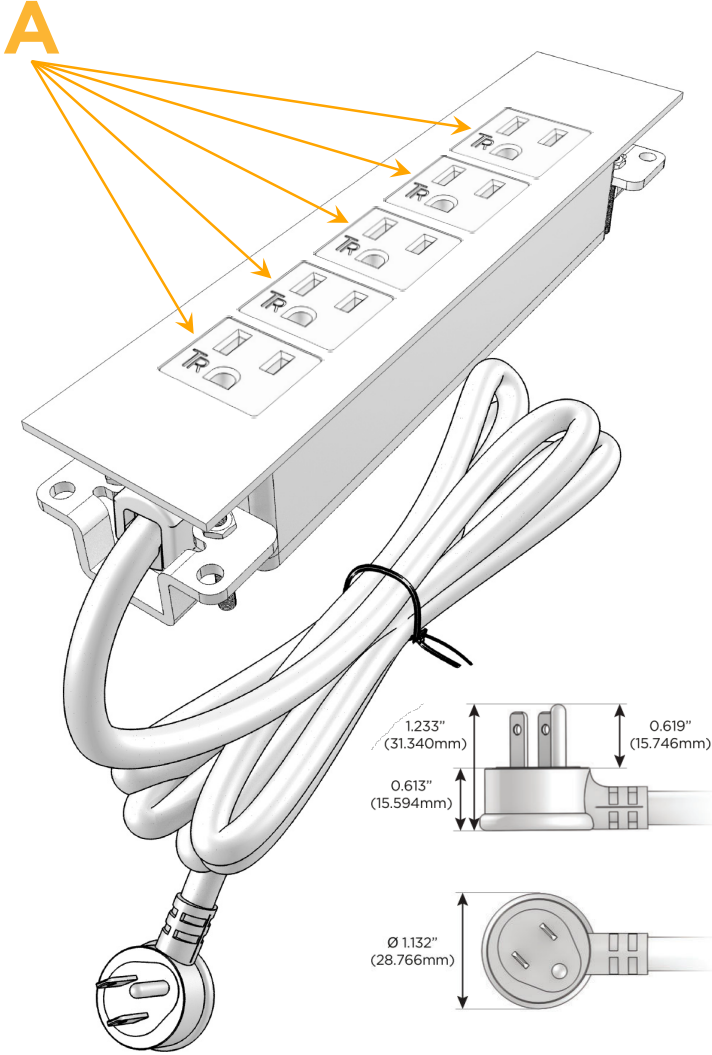

### Module/Port Options:

- A** Tamper Resistant AC Receptacle
- E** USB-A & USB-C (20W)
- M** Double USB-A (Fast Charging Ports - 18W)
- H** HDMI
- 6** CAT 6
- 12** RJ 12
- X** Switched AC
- Y** 3-Way Switch (Low Voltage)
- V** USB-C (45W High Speed Charging Port)
- S** USB-C (25W High Speed Charging Port)
- R** Switched AC (Rocker Switch)
- D** Dimmer Switch

### Plug:

Supplied with Low Profile Flat 45° Angle 120 VAC Plug

Optional Standard Straight 120 VAC Plug

Optional Straight 120 VAC Pass-through Plug

- CLEAN, COMPACT DESIGN
- STREAMLINED
- LOW PROFILE
- SIDE-EXITING CORDS
- PLUG & PLAY
- 6' AC CORD & PLUG (FLAT PLUG STANDARD)
- CUSTOMIZABLE CONFIGURATIONS AND FINISHES
- UL LISTED FOR MOUNTING IN FURNITURE
- 15A

# M-POWER-5T

AC POWER & DATA CONNECTIVITY SOLUTION

M-POWER-5T-AAAAA-S3ATP

Specs:

**Modules/Ports:**

- A Tamper Resistant AC Receptacle

Distributed by

Mormax Company, Inc.