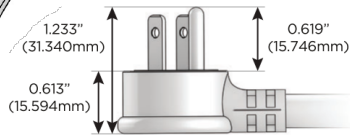

# M-POWER-5T

AC POWER & DATA CONNECTIVITY SOLUTION

M-POWER-5T-AAAAA-CRATP

Specs:

**Modules/Ports:**

- A Tamper Resistant AC Receptacle

Distributed by

Mormax Company, Inc.