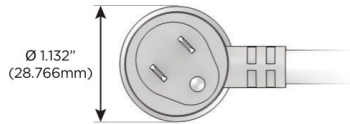

**Plug:**

Supplied with Low Profile Flat 45° Angle 120 VAC Plug

Optional Standard Straight 120 VAC Plug

Optional Straight 120 VAC Pass-through Plug

- CLEAN, COMPACT DESIGN
- STREAMLINED
- LOW PROFILE
- SIDE-EXITING CORDS
- PLUG & PLAY
- 6' AC CORD & PLUG (FLAT PLUG STANDARD)
- CUSTOMIZABLE CONFIGURATIONS AND FINISHES
- UL LISTED FOR MOUNTING IN FURNITURE
- 15A

# M-POWER-5T

AC POWER & DATA CONNECTIVITY SOLUTION

M-POWER-5T-AAAAA-CRATP

Specs:

**Modules/Ports:**

- A Tamper Resistant AC Receptacle

Distributed by

Mormax Company, Inc.