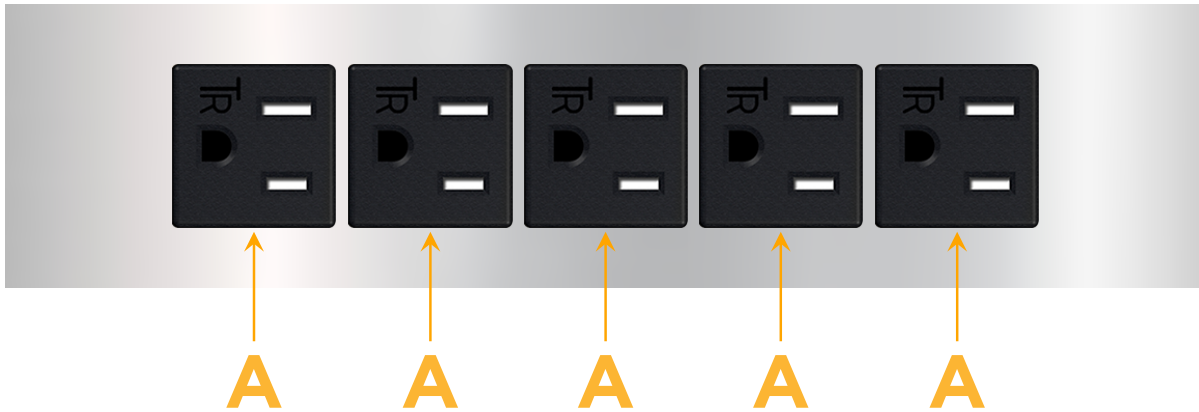

sales@mormax.com

mormax.com

Metro Light & Power's line of power & data solutions offers sophisticated design elements combined with greater ease of installation. Streamlined and low-profile, enhanced by side-exiting cords, our outlets advance the industry with their cutting edge look and feel. We believe flexibility is key, and we provide a variety of mounting options, including the ability to mount in limited spaces. Our outlets are available in many finishes and configurations, in addition to a custom color and finish capability for our clients.

Trim Plate Finish: **CHROME (ABS)**

Custom Finishes Available

M-POWER-5T-AAAAA-CRATP

Features:

**Module/Port Options:**

- A** Tamper Resistant AC Receptacle
- E** USB-A & USB-C (20W)
- M** Double USB-A (Fast Charging Ports - 18W)
- H** HDMI
- 6** CAT 6
- 12** RJ 12
- X** Switched AC
- Y** 3-Way Switch (Low Voltage)
- V** USB-C (45W High Speed Charging Port)
- S** USB-C (25W High Speed Charging Port)
- R** Switched AC (Rocker Switch)
- D** Dimmer Switch

**Plug:**

Supplied with Low Profile Flat 45° Angle 120 VAC Plug

Optional Standard Straight 120 VAC Plug

Optional Straight 120 VAC Pass-through Plug

- CLEAN, COMPACT DESIGN
- STREAMLINED
- LOW PROFILE
- SIDE-EXITING CORDS
- PLUG & PLAY
- 6' AC CORD & PLUG (FLAT PLUG STANDARD)
- CUSTOMIZABLE CONFIGURATIONS AND FINISHES
- UL LISTED FOR MOUNTING IN FURNITURE
- 15A

# M-POWER-5T

AC POWER & DATA CONNECTIVITY SOLUTION

M-POWER-5T-AAAAA-CRATP

Specs:

**Modules/Ports:**

- A Tamper Resistant AC Receptacle

Distributed by

Mormax Company, Inc.