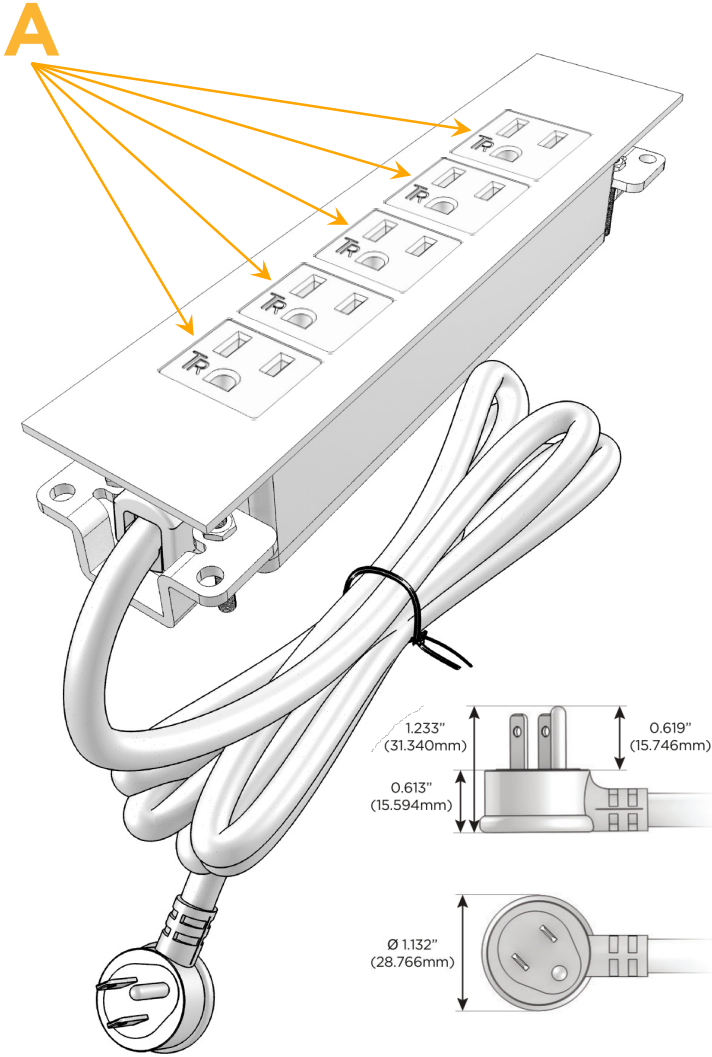

Trim Plate Finish: **CHROME (ABS)**

Custom Finishes Available

M-POWER-5T-AAAAA-CRATP

Features:

**Module/Port Options:**

- A** Tamper Resistant AC Receptacle
- E** USB-A & USB-C (20W)
- M** Double USB-A (Fast Charging Ports - 18W)
- H** HDMI
- 6** CAT 6
- 12** RJ 12
- X** Switched AC
- Y** 3-Way Switch (Low Voltage)
- V** USB-C (45W High Speed Charging Port)
- S** USB-C (25W High Speed Charging Port)
- R** Switched AC (Rocker Switch)
- D** Dimmer Switch

**Plug:**

Supplied with Low Profile Flat 45° Angle 120 VAC Plug

Optional Standard Straight 120 VAC Plug

Optional Straight 120 VAC Pass-through Plug

- CLEAN, COMPACT DESIGN
- STREAMLINED
- LOW PROFILE
- SIDE-EXITING CORDS
- PLUG & PLAY
- 6' AC CORD & PLUG (FLAT PLUG STANDARD)
- CUSTOMIZABLE CONFIGURATIONS AND FINISHES
- UL LISTED FOR MOUNTING IN FURNITURE
- 15A

# M-POWER-5T

AC POWER & DATA CONNECTIVITY SOLUTION

M-POWER-5T-AAAAA-CRATP

Specs:

**Modules/Ports:**

- A Tamper Resistant AC Receptacle

Distributed by

Mormax Company, Inc.