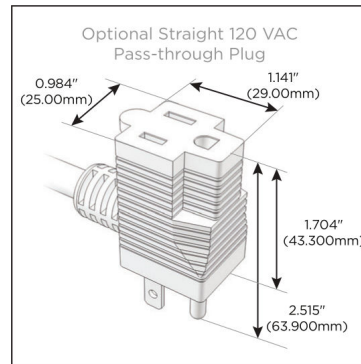

**Plug:**

Supplied with Low Profile Flat 45° Angle 120 VAC Plug

Optional Standard Straight 120 VAC Plug

Optional Straight 120 VAC Pass-through Plug

- CLEAN, COMPACT DESIGN
- STREAMLINED
- LOW PROFILE
- SIDE-EXITING CORDS
- PLUG & PLAY
- 6' AC CORD & PLUG (FLAT PLUG STANDARD)
- CUSTOMIZABLE CONFIGURATIONS AND FINISHES
- UL LISTED FOR MOUNTING IN FURNITURE
- 15A

# M-POWER-5T

AC POWER & DATA CONNECTIVITY SOLUTION

M-POWER-5T-AAAAA-CRATP

Specs:

**Modules/Ports:**

- A Tamper Resistant AC Receptacle

Distributed by

Mormax Company, Inc.