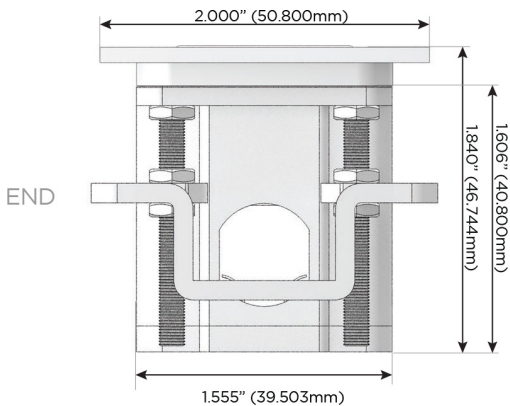

Plug:

Supplied with Low Profile Flat 45° Angle 120 VAC Plug

Optional Standard Straight 120 VAC Plug

Optional Straight 120 VAC Pass-through Plug

- CLEAN, COMPACT DESIGN
- STREAMLINED
- LOW PROFILE
- SIDE-EXITING CORDS
- PLUG & PLAY
- 6' AC CORD & PLUG (FLAT PLUG STANDARD)
- CUSTOMIZABLE CONFIGURATIONS AND FINISHES
- UL LISTED FOR MOUNTING IN FURNITURE
- 15A

M-POWER-5T

AC POWER & DATA CONNECTIVITY SOLUTION

M-POWER-5T-AAAAA-CHATP

Specs:

Modules/Ports:

- A Tamper Resistant AC Receptacle

Distributed by

Mormax Company, Inc.