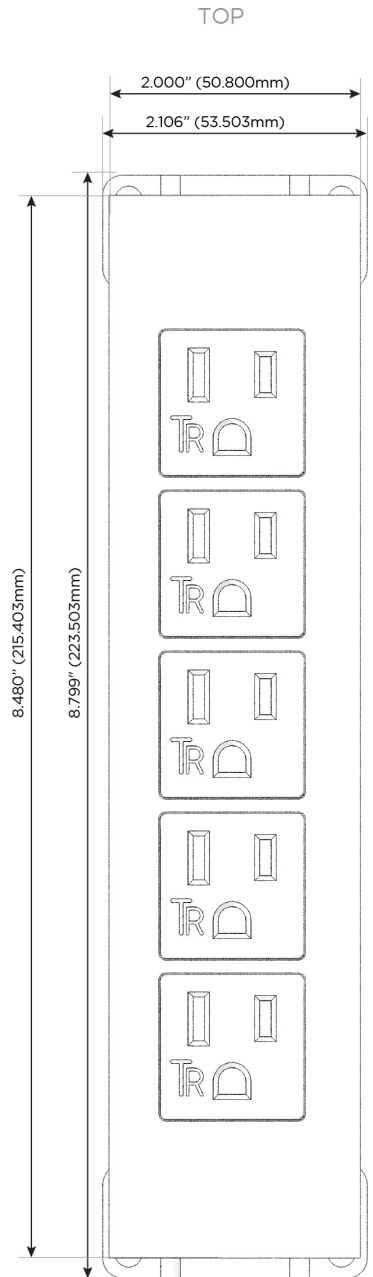

Trim Plate Finish: **CHAMPAGNE (ABS)**

Custom Finishes Available

M-POWER-5T-AAAAA-CHATP

Features:

Module/Port Options:

- A** Tamper Resistant AC Receptacle
- E** USB-A & USB-C (20W)
- M** Double USB-A (Fast Charging Ports - 18W)
- H** HDMI
- 6** CAT 6
- 12** RJ 12
- X** Switched AC
- Y** 3-Way Switch (Low Voltage)
- V** USB-C (45W High Speed Charging Port)
- S** USB-C (25W High Speed Charging Port)
- R** Switched AC (Rocker Switch)
- D** Dimmer Switch

Plug:

Supplied with Low Profile Flat 45° Angle 120 VAC Plug

Optional Standard Straight 120 VAC Plug

Optional Straight 120 VAC Pass-through Plug

- CLEAN, COMPACT DESIGN
- STREAMLINED
- LOW PROFILE
- SIDE-EXITING CORDS
- PLUG & PLAY
- 6' AC CORD & PLUG (FLAT PLUG STANDARD)
- CUSTOMIZABLE CONFIGURATIONS AND FINISHES
- UL LISTED FOR MOUNTING IN FURNITURE
- 15A

M-POWER-5T

AC POWER & DATA CONNECTIVITY SOLUTION

M-POWER-5T-AAAAA-CHATP

Specs:

Modules/Ports:

- A Tamper Resistant AC Receptacle

Distributed by

Mormax Company, Inc.