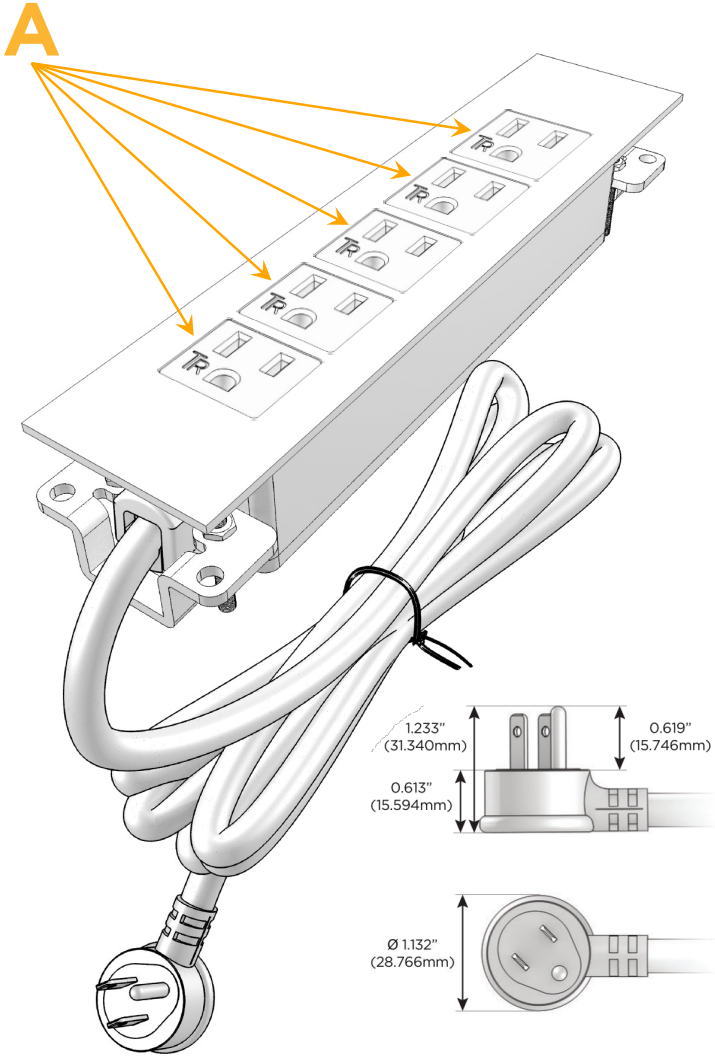

Trim Plate Finish: **CHAMPAGNE (ABS)**

Custom Finishes Available

M-POWER-5T-AAAAA-CHATP

Features:

Module/Port Options:

- A** Tamper Resistant AC Receptacle
- E** USB-A & USB-C (20W)
- M** Double USB-A (Fast Charging Ports - 18W)
- H** HDMI
- 6** CAT 6
- 12** RJ 12
- X** Switched AC
- Y** 3-Way Switch (Low Voltage)
- V** USB-C (45W High Speed Charging Port)
- S** USB-C (25W High Speed Charging Port)
- R** Switched AC (Rocker Switch)
- D** Dimmer Switch

Plug:

Supplied with Low Profile Flat 45° Angle 120 VAC Plug

Optional Standard Straight 120 VAC Plug

Optional Straight 120 VAC Pass-through Plug

- CLEAN, COMPACT DESIGN
- STREAMLINED
- LOW PROFILE
- SIDE-EXITING CORDS
- PLUG & PLAY
- 6' AC CORD & PLUG (FLAT PLUG STANDARD)
- CUSTOMIZABLE CONFIGURATIONS AND FINISHES
- UL LISTED FOR MOUNTING IN FURNITURE
- 15A

M-POWER-5T

AC POWER & DATA CONNECTIVITY SOLUTION

M-POWER-5T-AAAAA-CHATP

Specs:

Modules/Ports:

- A Tamper Resistant AC Receptacle

Distributed by

Mormax Company, Inc.