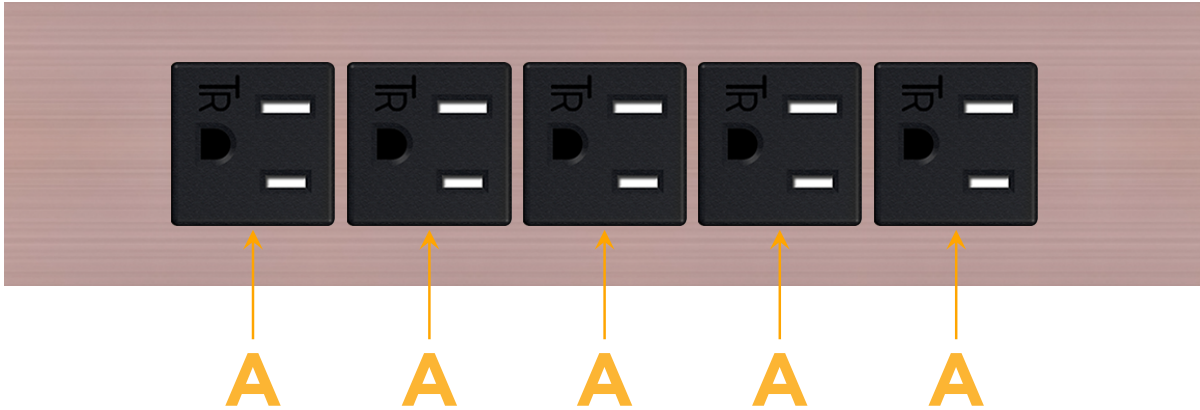

Trim Plate Finish: **CHAMPAGNE (ABS)**

Custom Finishes Available

M-POWER-5T-AAAAA-CHATP

Features:

Module/Port Options:

- A** Tamper Resistant AC Receptacle
- E** USB-A & USB-C (20W)
- M** Double USB-A (Fast Charging Ports - 18W)
- H** HDMI
- 6** CAT 6
- 12** RJ 12
- X** Switched AC
- Y** 3-Way Switch (Low Voltage)
- V** USB-C (45W High Speed Charging Port)
- S** USB-C (25W High Speed Charging Port)
- R** Switched AC (Rocker Switch)
- D** Dimmer Switch

Plug:

Supplied with Low Profile Flat 45° Angle 120 VAC Plug

Optional Standard Straight 120 VAC Plug

Optional Straight 120 VAC Pass-through Plug

- CLEAN, COMPACT DESIGN
- STREAMLINED
- LOW PROFILE
- SIDE-EXITING CORDS
- PLUG & PLAY
- 6' AC CORD & PLUG (FLAT PLUG STANDARD)
- CUSTOMIZABLE CONFIGURATIONS AND FINISHES
- UL LISTED FOR MOUNTING IN FURNITURE
- 15A

M-POWER-5T

AC POWER & DATA CONNECTIVITY SOLUTION

M-POWER-5T-AAAAA-CHATP

Specs:

Modules/Ports:

- A Tamper Resistant AC Receptacle

Distributed by

Mormax Company, Inc.