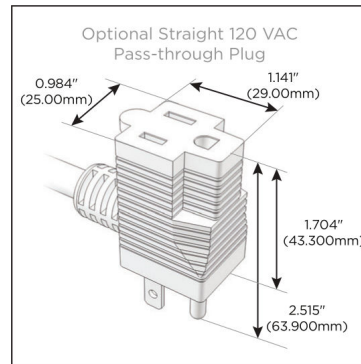

Trim Plate Finish: **CHAMPAGNE (ABS)**

Custom Finishes Available

M-POWER-5T-AAAAA-CHATP

Features:

Module/Port Options:

- A** Tamper Resistant AC Receptacle
- E** USB-A & USB-C (20W)
- M** Double USB-A (Fast Charging Ports - 18W)
- H** HDMI
- 6** CAT 6
- 12** RJ 12
- X** Switched AC
- Y** 3-Way Switch (Low Voltage)
- V** USB-C (45W High Speed Charging Port)
- S** USB-C (25W High Speed Charging Port)
- R** Switched AC (Rocker Switch)
- D** Dimmer Switch

Plug:

Supplied with Low Profile Flat 45° Angle 120 VAC Plug

Optional Standard Straight 120 VAC Plug

Optional Straight 120 VAC Pass-through Plug

- CLEAN, COMPACT DESIGN
- STREAMLINED
- LOW PROFILE
- SIDE-EXITING CORDS
- PLUG & PLAY
- 6' AC CORD & PLUG (FLAT PLUG STANDARD)
- CUSTOMIZABLE CONFIGURATIONS AND FINISHES
- UL LISTED FOR MOUNTING IN FURNITURE
- 15A

M-POWER-5T

AC POWER & DATA CONNECTIVITY SOLUTION

M-POWER-5T-AAAAA-CHATP

Specs:

Modules/Ports:

- A Tamper Resistant AC Receptacle

Distributed by

Mormax Company, Inc.