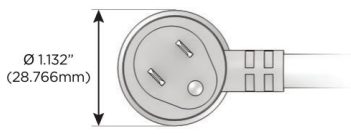

##### Plug:

Supplied with Low Profile Flat 45° Angle 120 VAC Plug

Optional Standard Straight 120 VAC Plug

Optional Straight 120 VAC Pass-through Plug

- CLEAN, COMPACT DESIGN
- STREAMLINED
- LOW PROFILE
- SIDE-EXITING CORDS
- PLUG & PLAY
- 6' AC CORD & PLUG (FLAT PLUG STANDARD)
- CUSTOMIZABLE CONFIGURATIONS AND FINISHES
- UL LISTED FOR MOUNTING IN FURNITURE
- 15A

# M-POWER-5T

AC POWER & DATA CONNECTIVITY SOLUTION

M-POWER-5T-AAAAA-BZ5ATP

Specs:

**Modules/Ports:**

- A Tamper Resistant AC Receptacle

Distributed by

Mormax Company, Inc.