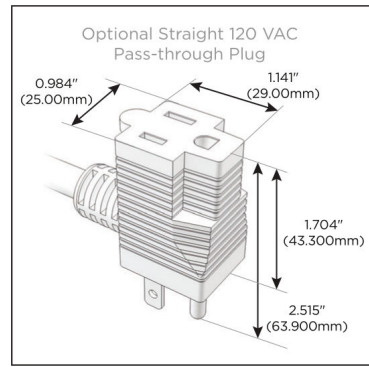

##### Module/Port Options:

- A** Tamper Resistant AC Receptacle
- E** USB-A & USB-C (20W)
- M** Double USB-A (Fast Charging Ports - 18W)
- H** HDMI
- 6** CAT 6
- 12** RJ 12
- X** Switched AC
- Y** 3-Way Switch (Low Voltage)
- V** USB-C (45W High Speed Charging Port)
- S** USB-C (25W High Speed Charging Port)
- R** Switched AC (Rocker Switch)
- D** Dimmer Switch

##### Plug:

Supplied with Low Profile Flat 45° Angle 120 VAC Plug

Optional Standard Straight 120 VAC Plug

Optional Straight 120 VAC Pass-through Plug

- CLEAN, COMPACT DESIGN
- STREAMLINED
- LOW PROFILE
- SIDE-EXITING CORDS
- PLUG & PLAY
- 6' AC CORD & PLUG (FLAT PLUG STANDARD)
- CUSTOMIZABLE CONFIGURATIONS AND FINISHES
- UL LISTED FOR MOUNTING IN FURNITURE
- 15A

# M-POWER-5T

AC POWER & DATA CONNECTIVITY SOLUTION

M-POWER-5T-AAAAA-BZ5ATP

Specs:

**Modules/Ports:**

- A Tamper Resistant AC Receptacle

Distributed by

Mormax Company, Inc.