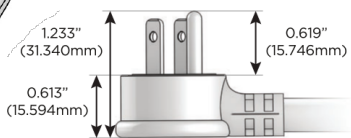

M-POWER-5T

AC POWER & DATA CONNECTIVITY SOLUTION

M-POWER-5T-AAAAA-BZ5ATP

Specs:

Modules/Ports:

- A Tamper Resistant AC Receptacle