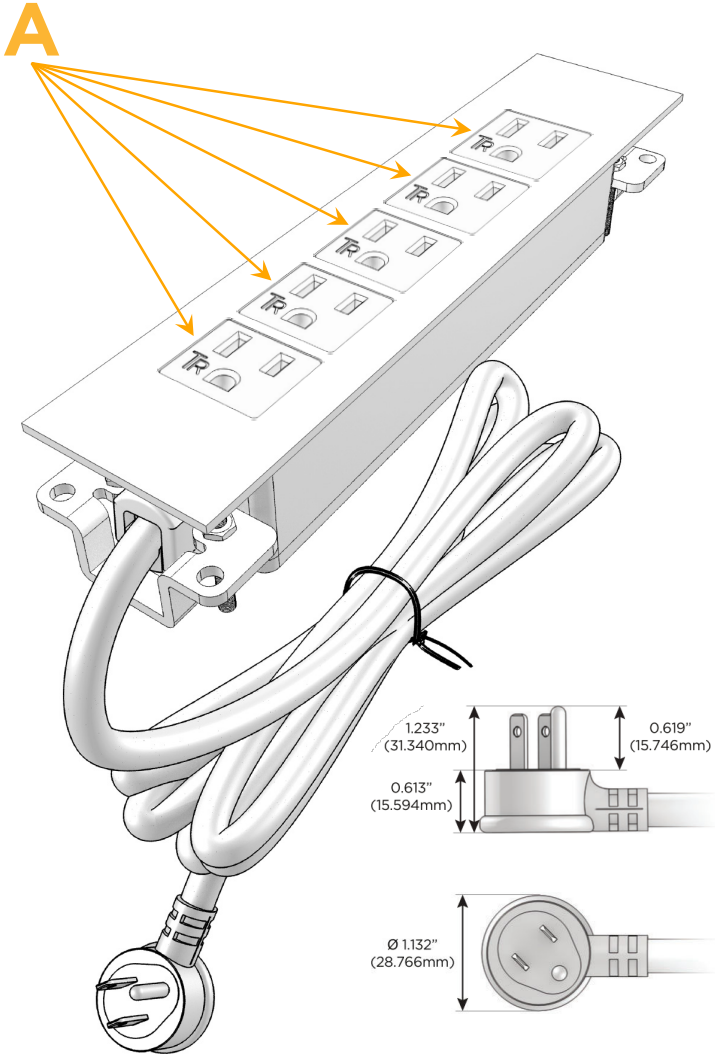

##### Module/Port Options:

- A** Tamper Resistant AC Receptacle
- E** USB-A & USB-C (20W)
- M** Double USB-A (Fast Charging Ports - 18W)
- H** HDMI
- 6** CAT 6
- 12** RJ 12
- X** Switched AC
- Y** 3-Way Switch (Low Voltage)
- V** USB-C (45W High Speed Charging Port)
- S** USB-C (25W High Speed Charging Port)
- R** Switched AC (Rocker Switch)
- D** Dimmer Switch

##### Plug:

Supplied with Low Profile Flat 45° Angle 120 VAC Plug

Optional Standard Straight 120 VAC Plug

Optional Straight 120 VAC Pass-through Plug

- CLEAN, COMPACT DESIGN
- STREAMLINED
- LOW PROFILE
- SIDE-EXITING CORDS
- PLUG & PLAY
- 6' AC CORD & PLUG (FLAT PLUG STANDARD)
- CUSTOMIZABLE CONFIGURATIONS AND FINISHES
- UL LISTED FOR MOUNTING IN FURNITURE
- 15A

# M-POWER-5T

AC POWER & DATA CONNECTIVITY SOLUTION

M-POWER-5T-AAAAA-BZ5ATP

Specs:

**Modules/Ports:**

- A Tamper Resistant AC Receptacle

Distributed by

Mormax Company, Inc.