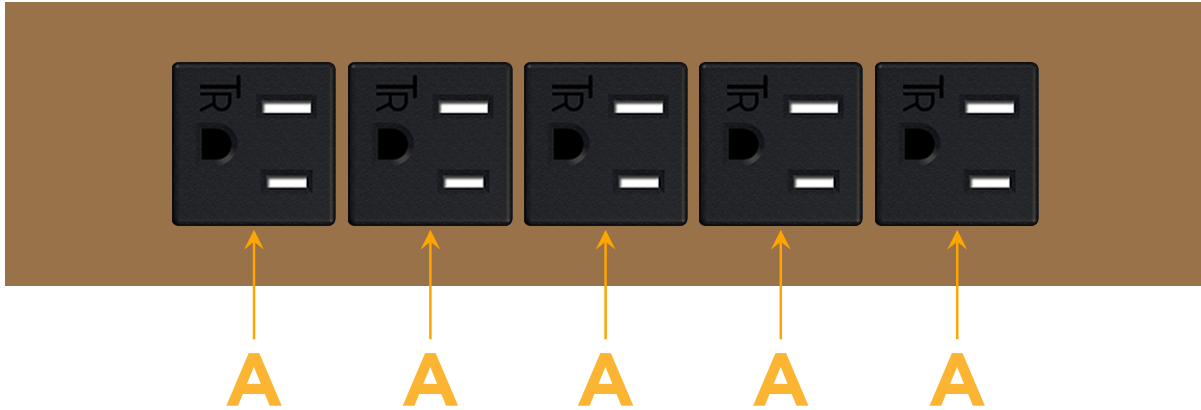

M-POWER-5T

AC POWER & DATA CONNECTIVITY SOLUTION

M-POWER-5T-AAAAA-BZ5ATP

Distributed by

Mormax Company, Inc.

8 Westchester Plaza

Elmsford, NY 10523

914-699-0101

sales@mormax.com

mormax.com

Metro Light & Power's line of power & data solutions offers sophisticated design elements combined with greater ease of installation. Streamlined and low-profile, enhanced by side-exiting cords, our outlets advance the industry with their cutting edge look and feel. We believe flexibility is key, and we provide a variety of mounting options, including the ability to mount in limited spaces. Our outlets are available in many finishes and configurations, in addition to a custom color and finish capability for our clients.

Trim Plate Finish: **ARCHITECTURAL BRONZE (ABS)**

Custom Finishes Available

M-POWER-5T-AAAAA-BZ5ATP

Features:

Module/Port Options:

- **A** Tamper Resistant AC Receptacle
- **E** USB-A & USB-C (20W)
- **M** Double USB-A (Fast Charging Ports - 18W)
- **H** HDMI
- **6** CAT 6
- **12** RJ 12
- **X** Switched AC
- **Y** 3-Way Switch (Low Voltage)
- **V** USB-C (45W High Speed Charging Port)
- **S** USB-C (25W High Speed Charging Port)
- **R** Switched AC (Rocker Switch)
- **D** Dimmer Switch

Plug:

Supplied with Low Profile Flat 45° Angle 120 VAC Plug

Optional Standard Straight 120 VAC Plug

Optional Straight 120 VAC Pass-through Plug

- CLEAN, COMPACT DESIGN
- STREAMLINED
- LOW PROFILE
- SIDE-EXITING CORDS
- PLUG & PLAY
- 6' AC CORD & PLUG (FLAT PLUG STANDARD)
- CUSTOMIZABLE CONFIGURATIONS AND FINISHES
- UL LISTED FOR MOUNTING IN FURNITURE
- 15A