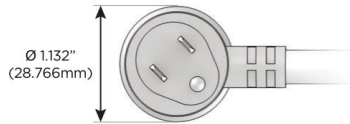

M-POWER-5T

AC POWER & DATA CONNECTIVITY SOLUTION

M-POWER-5T-AAAAA-BZ5AATP

Specs:

Modules/Ports:

- A Tamper Resistant AC Receptacle

Distributed by

Mormax Company, Inc.

8 Westchester Plaza

Elmsford, NY 10523

914-699-0101

sales@mormax.com

mormax.com

TOP