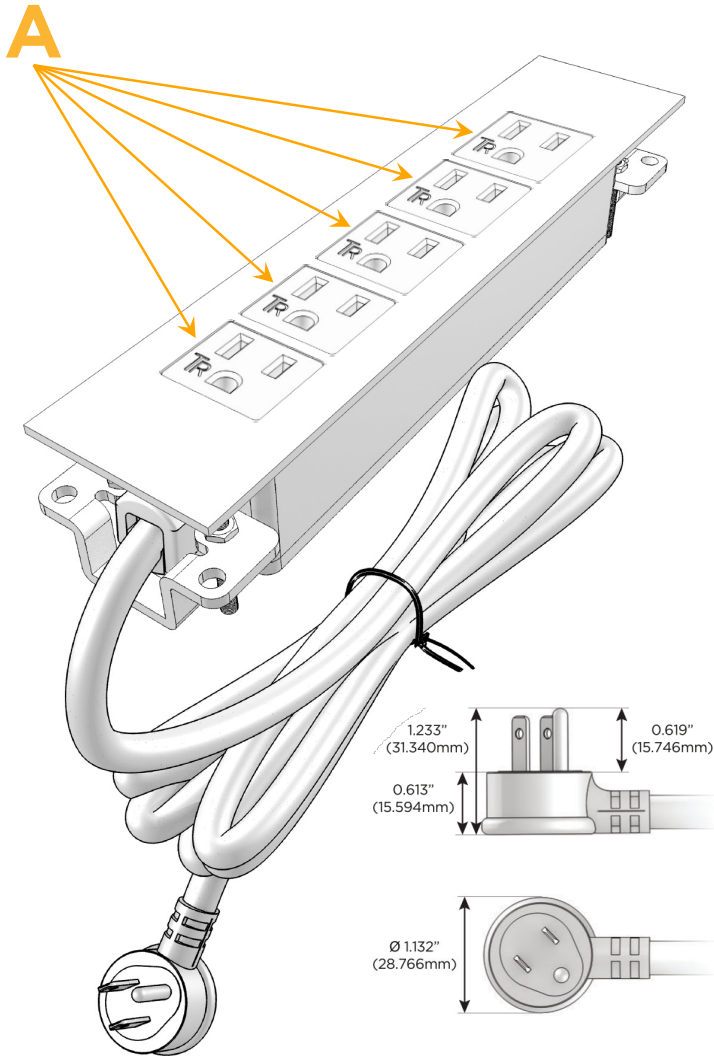

M-POWER-5T

AC POWER & DATA CONNECTIVITY SOLUTION

M-POWER-5T-AAAAA-BZ5AATP

Specs:

Modules/Ports:

- A Tamper Resistant AC Receptacle

Distributed by

Mormax Company, Inc.

8 Westchester Plaza

Elmsford, NY 10523

914-699-0101

sales@mormax.com

mormax.com