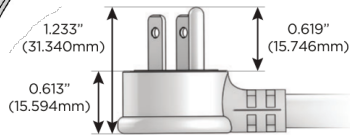

M-POWER-5T

AC POWER & DATA CONNECTIVITY SOLUTION

M-POWER-5T-AAAAA-BZ5AATP

Specs:

Modules/Ports:

- A Tamper Resistant AC Receptacle

Distributed by

Mormax Company, Inc.

8 Westchester Plaza

Elmsford, NY 10523

914-699-0101

sales@mormax.com

mormax.com

TOP