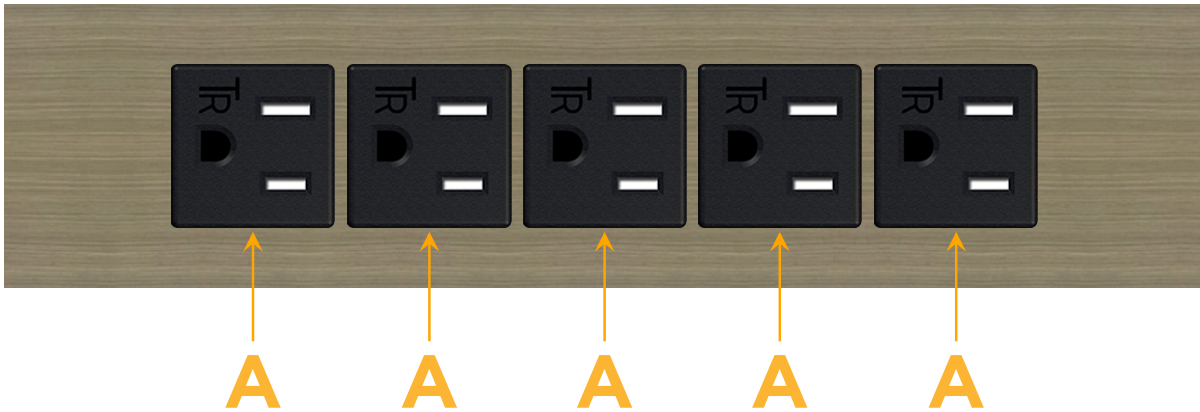

M-POWER-5T

AC POWER & DATA CONNECTIVITY SOLUTION

M-POWER-5T-AAAAA-BZ5AATP

Distributed by

Mormax Company, Inc.

8 Westchester Plaza

Elmsford, NY 10523

914-699-0101

sales@mormax.com

mormax.com

Metro Light & Power's line of power & data solutions offers sophisticated design elements combined with greater ease of installation. Streamlined and low-profile, enhanced by side-exiting cords, our outlets advance the industry with their cutting edge look and feel. We believe flexibility is key, and we provide a variety of mounting options, including the ability to mount in limited spaces. Our outlets are available in many finishes and configurations, in addition to a custom color and finish capability for our clients.

Trim Plate Finish: **ANTIQUED ARCHITECTURAL BRONZE (ABS)**

Custom Finishes Available

M-POWER-5T-AAAAA-BZ5AATP

Features:

Module/Port Options:

- **A** Tamper Resistant AC Receptacle
- **E** USB-A & USB-C (20W)
- **M** Double USB-A (Fast Charging Ports - 18W)
- **H** HDMI
- **6** CAT 6
- **12** RJ 12
- **X** Switched AC
- **Y** 3-Way Switch (Low Voltage)
- **V** USB-C (45W High Speed Charging Port)
- **S** USB-C (25W High Speed Charging Port)
- **R** Switched AC (Rocker Switch)
- **D** Dimmer Switch

Plug:

Supplied with Low Profile Flat 45° Angle 120 VAC Plug

Optional Standard Straight 120 VAC Plug

Optional Straight 120 VAC Pass-through Plug

- CLEAN, COMPACT DESIGN
- STREAMLINED
- LOW PROFILE
- SIDE-EXITING CORDS
- PLUG & PLAY
- 6' AC CORD & PLUG (FLAT PLUG STANDARD)
- CUSTOMIZABLE CONFIGURATIONS AND FINISHES
- UL LISTED FOR MOUNTING IN FURNITURE
- 15A