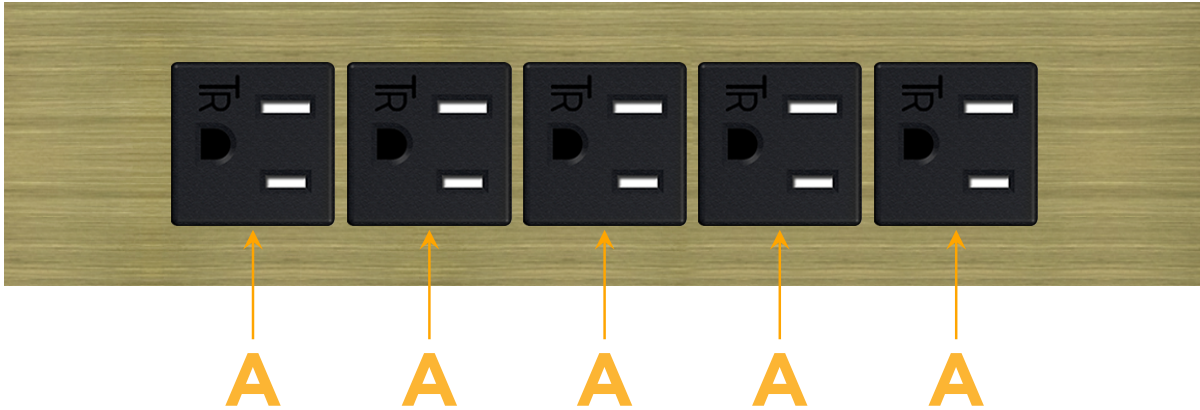

M-POWER-5T

AC POWER & DATA CONNECTIVITY SOLUTION

M-POWER-5T-AAAAA-BRAATP

Distributed by

Mormax Company, Inc.

8 Westchester Plaza

Elmsford, NY 10523

914-699-0101

sales@mormax.com

mormax.com

Metro Light & Power's line of power & data solutions offers sophisticated design elements combined with greater ease of installation. Streamlined and low-profile, enhanced by side-exiting cords, our outlets advance the industry with their cutting edge look and feel. We believe flexibility is key, and we provide a variety of mounting options, including the ability to mount in limited spaces. Our outlets are available in many finishes and configurations, in addition to a custom color and finish capability for our clients.

Trim Plate Finish: **BRASS ANTIQUED (ABS)**

Custom Finishes Available

M-POWER-5T-AAAAA-BRAATP

Features:

Module/Port Options:

- **A** Tamper Resistant AC Receptacle
- **E** USB-A & USB-C (20W)
- **M** Double USB-A (Fast Charging Ports - 18W)
- **H** HDMI
- **6** CAT 6
- **12** RJ 12
- **X** Switched AC
- **Y** 3-Way Switch (Low Voltage)
- **V** USB-C (45W High Speed Charging Port)
- **S** USB-C (25W High Speed Charging Port)
- **R** Switched AC (Rocker Switch)
- **D** Dimmer Switch

Plug:

Supplied with Low Profile Flat 45° Angle 120 VAC Plug

Optional Standard Straight 120 VAC Plug

Optional Straight 120 VAC Pass-through Plug

- CLEAN, COMPACT DESIGN
- STREAMLINED
- LOW PROFILE
- SIDE-EXITING CORDS
- PLUG & PLAY
- 6' AC CORD & PLUG (FLAT PLUG STANDARD)
- CUSTOMIZABLE CONFIGURATIONS AND FINISHES
- UL LISTED FOR MOUNTING IN FURNITURE
- 15A