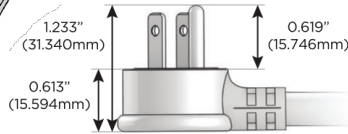

M-POWER-5T

AC POWER & DATA CONNECTIVITY SOLUTION

M-POWER-5T-AAAAA-BRAATP

Specs:

Modules/Ports:

- A Tamper Resistant AC Receptacle

Distributed by

Mormax Company, Inc.

8 Westchester Plaza

Elmsford, NY 10523

914-699-0101

sales@mormax.com

mormax.com

TOP