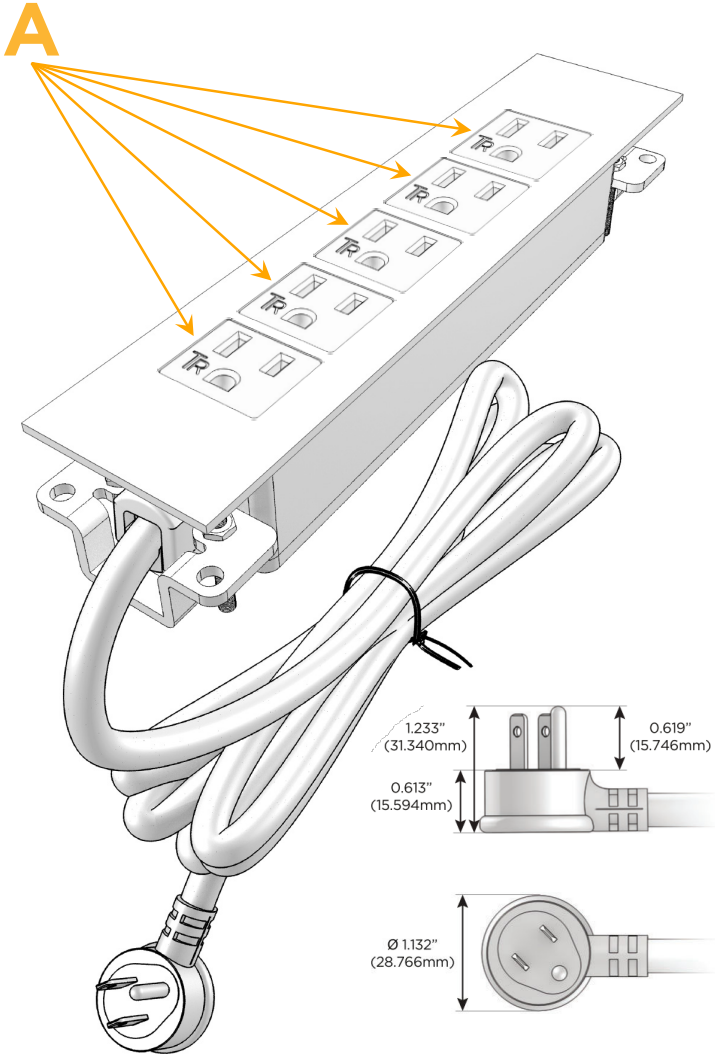

M-POWER-5T

AC POWER & DATA CONNECTIVITY SOLUTION

M-POWER-5T-AAAAA-BRAATP

Specs:

Modules/Ports:

- A Tamper Resistant AC Receptacle

Distributed by

Mormax Company, Inc.

8 Westchester Plaza

Elmsford, NY 10523

914-699-0101

sales@mormax.com

mormax.com