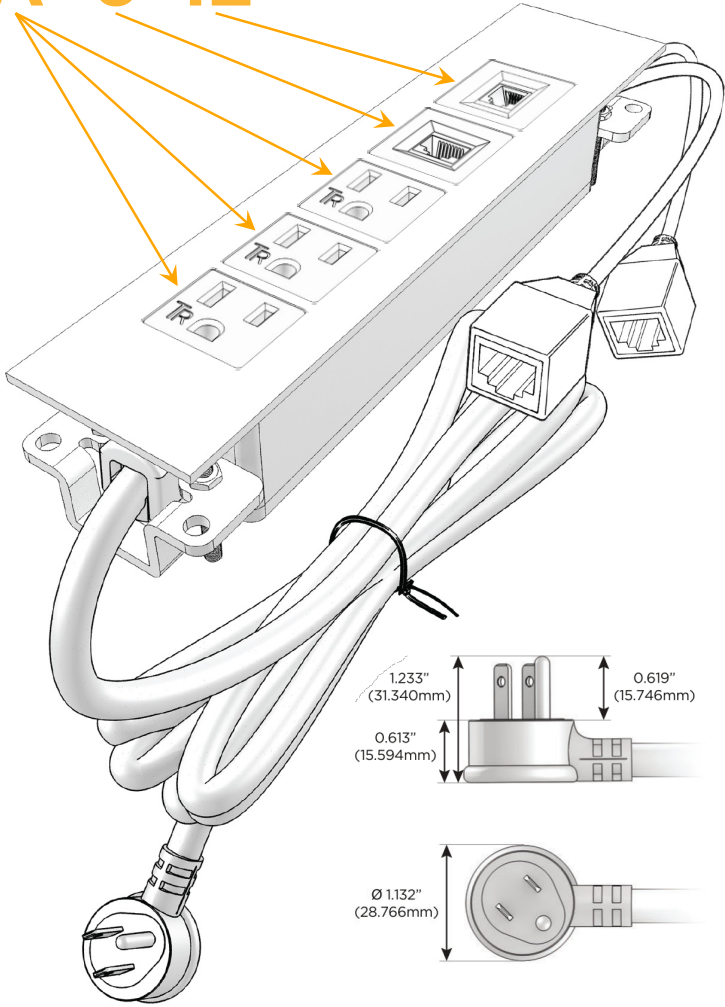

M-POWER-5T

AC POWER & DATA CONNECTIVITY SOLUTION

M-POWER-5T-AAA612-WTP

Specs:

Modules/Ports:

- **A** Tamper Resistant AC Receptacle
- **6** CAT 6
- **12** RJ 12

A 6 12