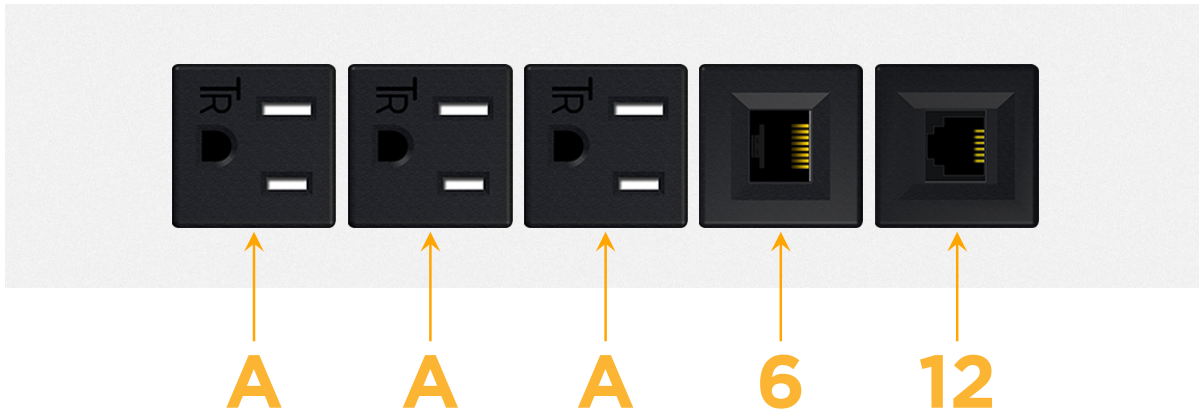

sales@mormax.com

mormax.com

Metro Light & Power's line of power & data solutions offers sophisticated design elements combined with greater ease of installation. Streamlined and low-profile, enhanced by side-exiting cords, our outlets advance the industry with their cutting edge look and feel. We believe flexibility is key, and we provide a variety of mounting options, including the ability to mount in limited spaces. Our outlets are available in many finishes and configurations, in addition to a custom color and finish capability for our clients.

Trim Plate Finish: **WHITE (STEEL)**

Custom Finishes Available

M-POWER-5T-AAA612-WTP

Features:

**Module/Port Options:**

- A** Tamper Resistant AC Receptacle
- E** USB-A & USB-C (20W)
- M** Double USB-A (Fast Charging Ports - 18W)
- H** HDMI
- 6** CAT 6
- 12** RJ 12
- X** Switched AC
- Y** 3-Way Switch (Low Voltage)
- V** USB-C (45W High Speed Charging Port)
- S** USB-C (25W High Speed Charging Port)
- R** Switched AC (Rocker Switch)
- D** Dimmer Switch

**Plug:**

Supplied with Low Profile Flat 45° Angle 120 VAC Plug

Optional Standard Straight 120 VAC Plug

Optional Straight 120 VAC Pass-through Plug

- CLEAN, COMPACT DESIGN
- STREAMLINED
- LOW PROFILE
- SIDE-EXITING CORDS
- PLUG & PLAY
- 6' AC CORD & PLUG (FLAT PLUG STANDARD)
- CUSTOMIZABLE CONFIGURATIONS AND FINISHES
- UL LISTED FOR MOUNTING IN FURNITURE
- 15A