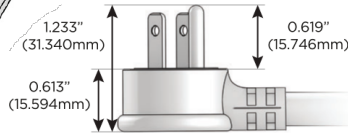

M-POWER-5T

AC POWER & DATA CONNECTIVITY SOLUTION

M-POWER-5T-AAA612-WTP

Specs:

Modules/Ports:

- **A** Tamper Resistant AC Receptacle
- **6** CAT 6
- **12** RJ 12

A 6 12