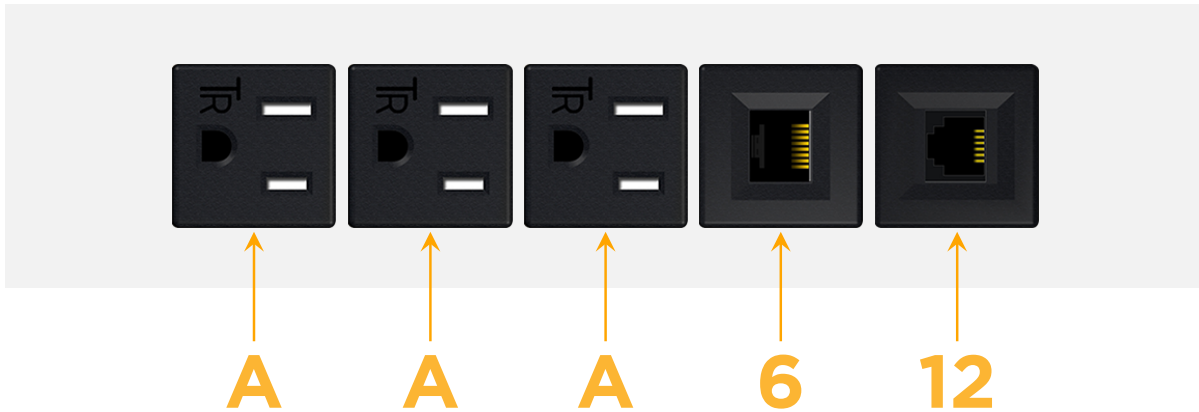

sales@mormax.com

mormax.com

Metro Light & Power's line of power & data solutions offers sophisticated design elements combined with greater ease of installation. Streamlined and low-profile, enhanced by side-exiting cords, our outlets advance the industry with their cutting edge look and feel. We believe flexibility is key, and we provide a variety of mounting options, including the ability to mount in limited spaces. Our outlets are available in many finishes and configurations, in addition to a custom color and finish capability for our clients.

Trim Plate Finish: **WHITE (ABS)**

Custom Finishes Available

M-POWER-5T-AAA612-WATP

Features:

**Module/Port Options:**

- A** Tamper Resistant AC Receptacle
- E** USB-A & USB-C (20W)
- M** Double USB-A (Fast Charging Ports - 18W)
- H** HDMI
- 6** CAT 6
- 12** RJ 12
- X** Switched AC
- Y** 3-Way Switch (Low Voltage)
- V** USB-C (45W High Speed Charging Port)
- S** USB-C (25W High Speed Charging Port)
- R** Switched AC (Rocker Switch)
- D** Dimmer Switch

**Plug:**

Supplied with Low Profile Flat 45° Angle 120 VAC Plug

Optional Standard Straight 120 VAC Plug

Optional Straight 120 VAC Pass-through Plug

- CLEAN, COMPACT DESIGN
- STREAMLINED
- LOW PROFILE
- SIDE-EXITING CORDS
- PLUG & PLAY
- 6' AC CORD & PLUG (FLAT PLUG STANDARD)
- CUSTOMIZABLE CONFIGURATIONS AND FINISHES
- UL LISTED FOR MOUNTING IN FURNITURE
- 15A