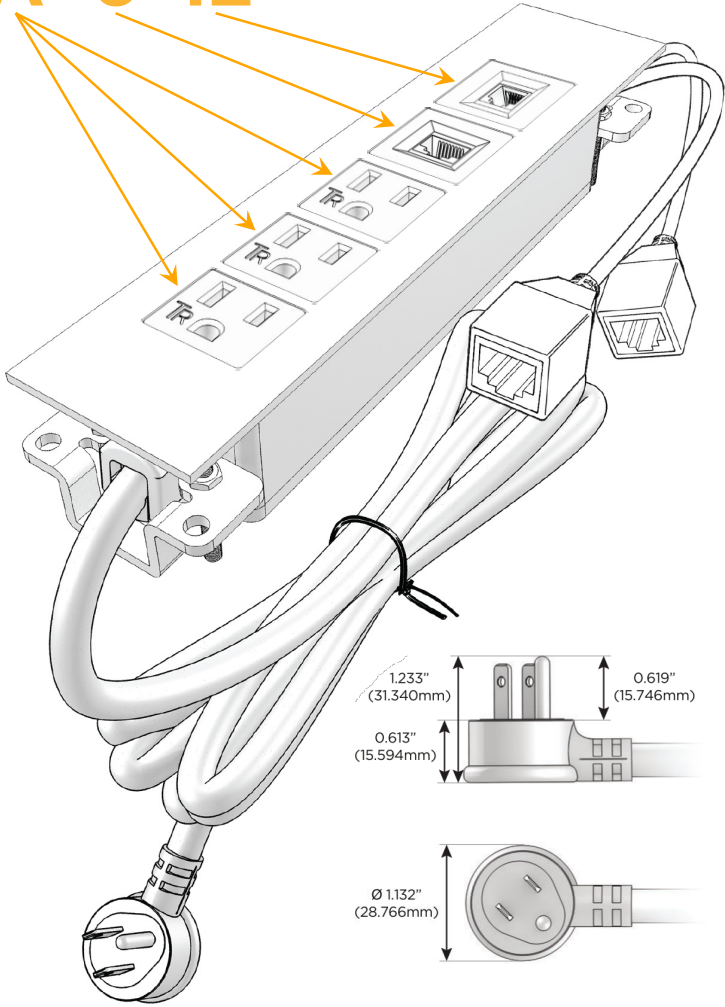

M-POWER-5T

AC POWER & DATA CONNECTIVITY SOLUTION

M-POWER-5T-AAA612-WATP

Specs:

Modules/Ports:

- **A** Tamper Resistant AC Receptacle
- **6** CAT 6
- **12** RJ 12

A 6 12