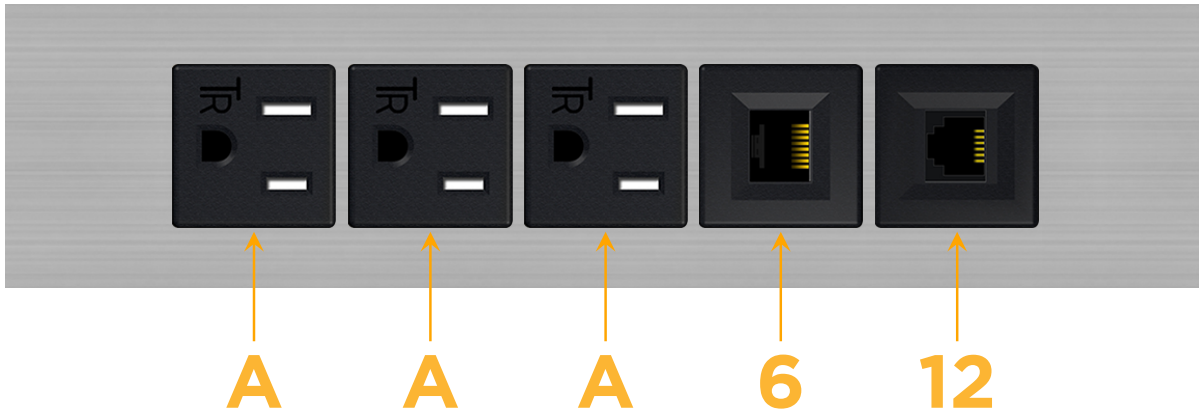

sales@mormax.com

mormax.com

Metro Light & Power's line of power & data solutions offers sophisticated design elements combined with greater ease of installation. Streamlined and low-profile, enhanced by side-exiting cords, our outlets advance the industry with their cutting edge look and feel. We believe flexibility is key, and we provide a variety of mounting options, including the ability to mount in limited spaces. Our outlets are available in many finishes and configurations, in addition to a custom color and finish capability for our clients.

Trim Plate Finish: **BRUSHED STAINLESS (ABS)**

Custom Finishes Available

M-POWER-5T-AAA612-SS4ATP

Features:

Module/Port Options:

- A** Tamper Resistant AC Receptacle
- E** USB-A & USB-C (20W)
- M** Double USB-A (Fast Charging Ports - 18W)
- H** HDMI
- 6** CAT 6
- 12** RJ 12
- X** Switched AC
- Y** 3-Way Switch (Low Voltage)
- V** USB-C (45W High Speed Charging Port)
- S** USB-C (25W High Speed Charging Port)
- R** Switched AC (Rocker Switch)
- D** Dimmer Switch

Plug:

Supplied with Low Profile Flat 45° Angle 120 VAC Plug

Optional Standard Straight 120 VAC Plug

Optional Straight 120 VAC Pass-through Plug

- CLEAN, COMPACT DESIGN
- STREAMLINED
- LOW PROFILE
- SIDE-EXITING CORDS
- PLUG & PLAY
- 6' AC CORD & PLUG (FLAT PLUG STANDARD)
- CUSTOMIZABLE CONFIGURATIONS AND FINISHES
- UL LISTED FOR MOUNTING IN FURNITURE
- 15A

M-POWER-5T

AC POWER & DATA CONNECTIVITY SOLUTION

M-POWER-5T-AAA612-SS4ATP

Specs:

Modules/Ports:

- A** Tamper Resistant AC Receptacle
- 6** CAT 6
- 12** RJ 12

A 6 12

Distributed by