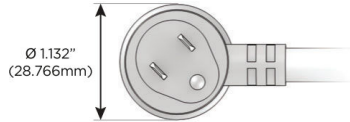

Plug:

Supplied with Low Profile Flat 45° Angle 120 VAC Plug

Optional Standard Straight 120 VAC Plug

Optional Straight 120 VAC Pass-through Plug

- CLEAN, COMPACT DESIGN
- STREAMLINED
- LOW PROFILE
- SIDE-EXITING CORDS
- PLUG & PLAY
- 6' AC CORD & PLUG (FLAT PLUG STANDARD)
- CUSTOMIZABLE CONFIGURATIONS AND FINISHES
- UL LISTED FOR MOUNTING IN FURNITURE
- 15A

M-POWER-5T

AC POWER & DATA CONNECTIVITY SOLUTION

M-POWER-5T-AAA612-SS4ATP

Specs:

Modules/Ports:

- A** Tamper Resistant AC Receptacle
- 6** CAT 6
- 12** RJ 12

A 6 12

Distributed by