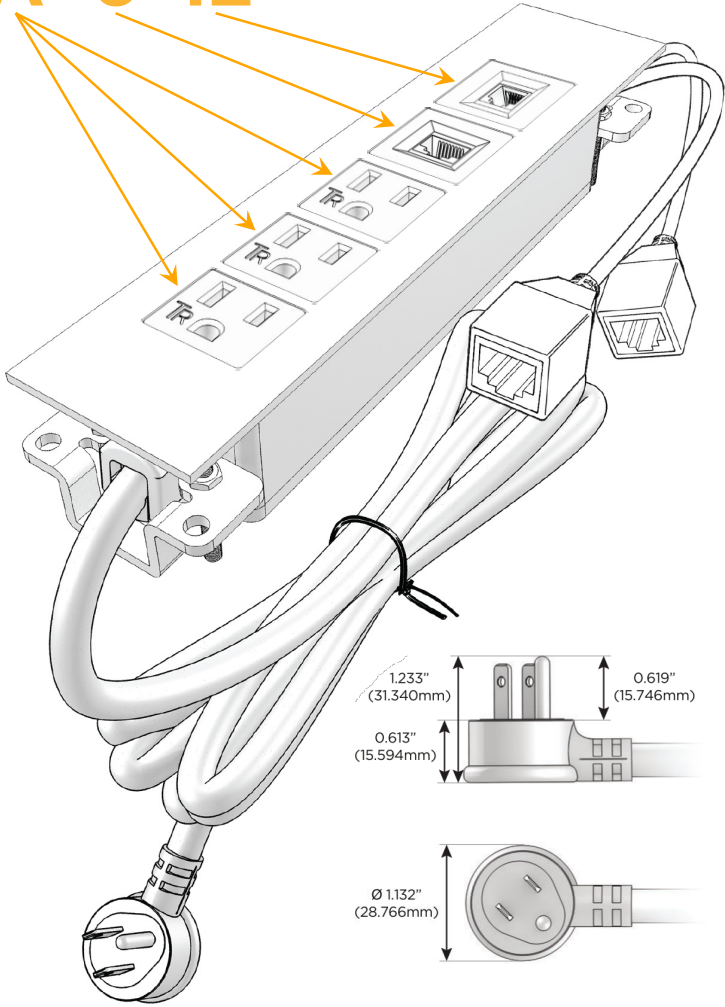

Trim Plate Finish: **BRUSHED STAINLESS (ABS)**

Custom Finishes Available

M-POWER-5T-AAA612-SS4ATP

Features:

Module/Port Options:

- A** Tamper Resistant AC Receptacle
- E** USB-A & USB-C (20W)
- M** Double USB-A (Fast Charging Ports - 18W)
- H** HDMI
- 6** CAT 6
- 12** RJ 12
- X** Switched AC
- Y** 3-Way Switch (Low Voltage)
- V** USB-C (45W High Speed Charging Port)
- S** USB-C (25W High Speed Charging Port)
- R** Switched AC (Rocker Switch)
- D** Dimmer Switch

Plug:

Supplied with Low Profile Flat 45° Angle 120 VAC Plug

Optional Standard Straight 120 VAC Plug

Optional Straight 120 VAC Pass-through Plug

- CLEAN, COMPACT DESIGN
- STREAMLINED
- LOW PROFILE
- SIDE-EXITING CORDS
- PLUG & PLAY
- 6' AC CORD & PLUG (FLAT PLUG STANDARD)
- CUSTOMIZABLE CONFIGURATIONS AND FINISHES
- UL LISTED FOR MOUNTING IN FURNITURE
- 15A

M-POWER-5T

AC POWER & DATA CONNECTIVITY SOLUTION

M-POWER-5T-AAA612-SS4ATP

Specs:

Modules/Ports:

- A** Tamper Resistant AC Receptacle
- 6** CAT 6
- 12** RJ 12

A 6 12

Distributed by