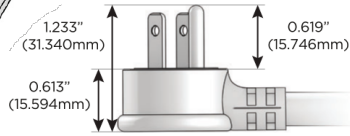

Plug:

Supplied with Low Profile Flat 45° Angle 120 VAC Plug

Optional Standard Straight 120 VAC Plug

Optional Straight 120 VAC Pass-through Plug

- CLEAN, COMPACT DESIGN
- STREAMLINED
- LOW PROFILE
- SIDE-EXITING CORDS
- PLUG & PLAY
- 6' AC CORD & PLUG (FLAT PLUG STANDARD)
- CUSTOMIZABLE CONFIGURATIONS AND FINISHES
- UL LISTED FOR MOUNTING IN FURNITURE
- 15A

M-POWER-5T

AC POWER & DATA CONNECTIVITY SOLUTION

M-POWER-5T-AAA612-SS4ATP

Specs:

Modules/Ports:

- A** Tamper Resistant AC Receptacle
- 6** CAT 6
- 12** RJ 12

A 6 12

Distributed by