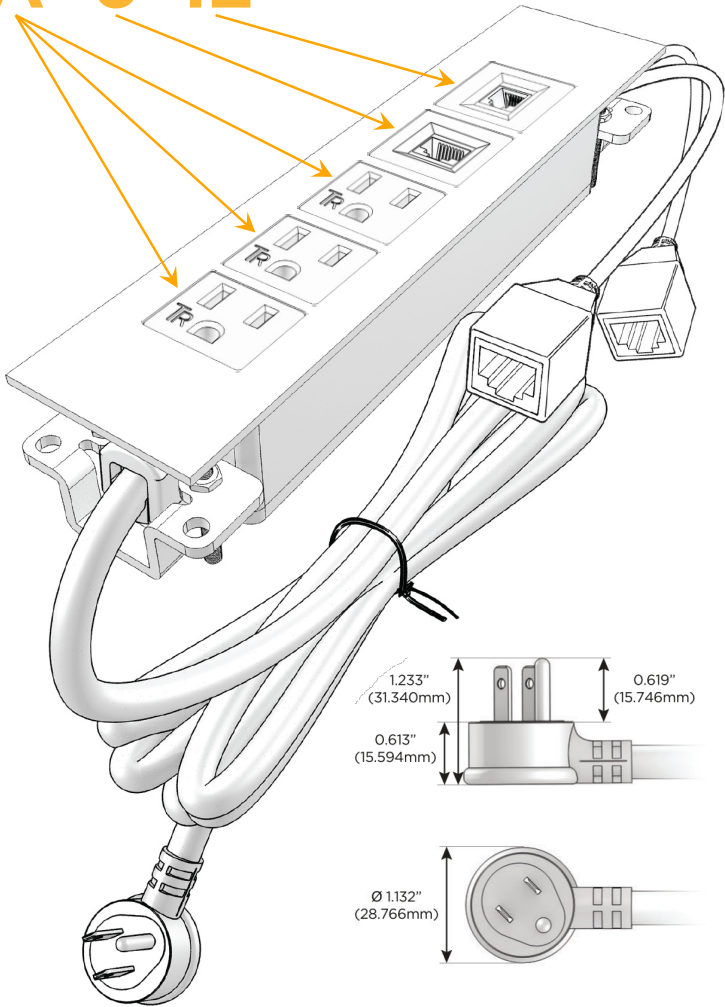

M-POWER-5T

AC POWER & DATA CONNECTIVITY SOLUTION

M-POWER-5T-AAA612-SATP

Specs:

Modules/Ports:

- **A** Tamper Resistant AC Receptacle
- **6** CAT 6
- **12** RJ 12

A 6 12