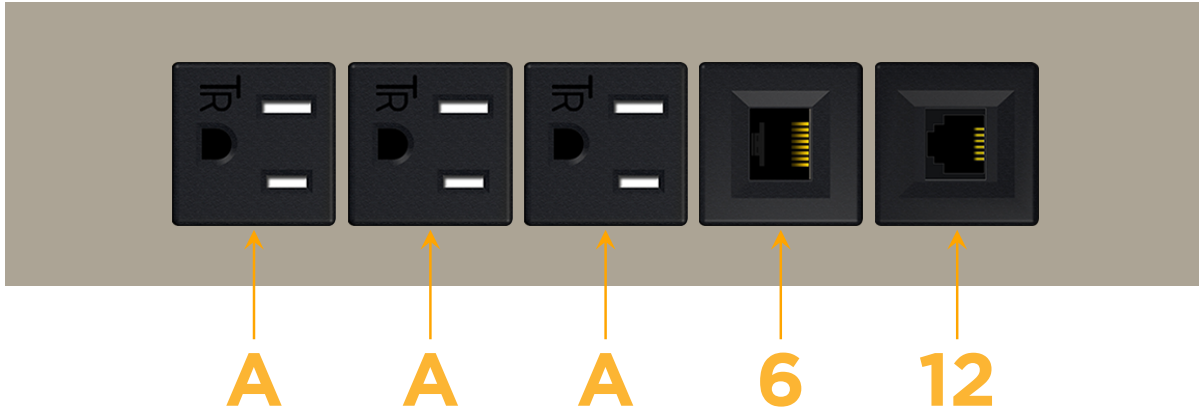

M-POWER-5T

AC POWER & DATA CONNECTIVITY SOLUTION

M-POWER-5T-AAA612-SATP

Distributed by

Mormax Company, Inc.

8 Westchester Plaza

Elmsford, NY 10523

914-699-0101

sales@mormax.com

mormax.com

Metro Light & Power's line of power & data solutions offers sophisticated design elements combined with greater ease of installation. Streamlined and low-profile, enhanced by side-exiting cords, our outlets advance the industry with their cutting edge look and feel. We believe flexibility is key, and we provide a variety of mounting options, including the ability to mount in limited spaces. Our outlets are available in many finishes and configurations, in addition to a custom color and finish capability for our clients.

Trim Plate Finish: **SATIN NICKEL (ABS)**

Custom Finishes Available

M-POWER-5T-AAA612-SATP

Features:

Module/Port Options:

- **A** Tamper Resistant AC Receptacle
- **E** USB-A & USB-C (20W)
- **M** Double USB-A (Fast Charging Ports - 18W)
- **H** HDMI
- **6** CAT 6
- **12** RJ 12
- **X** Switched AC
- **Y** 3-Way Switch (Low Voltage)
- **V** USB-C (45W High Speed Charging Port)
- **S** USB-C (25W High Speed Charging Port)
- **R** Switched AC (Rocker Switch)
- **D** Dimmer Switch

Plug:

Supplied with Low Profile Flat 45° Angle 120 VAC Plug

Optional Standard Straight 120 VAC Plug

Optional Straight 120 VAC Pass-through Plug

- CLEAN, COMPACT DESIGN
- STREAMLINED
- LOW PROFILE
- SIDE-EXITING CORDS
- PLUG & PLAY
- 6' AC CORD & PLUG (FLAT PLUG STANDARD)
- CUSTOMIZABLE CONFIGURATIONS AND FINISHES
- UL LISTED FOR MOUNTING IN FURNITURE
- 15A