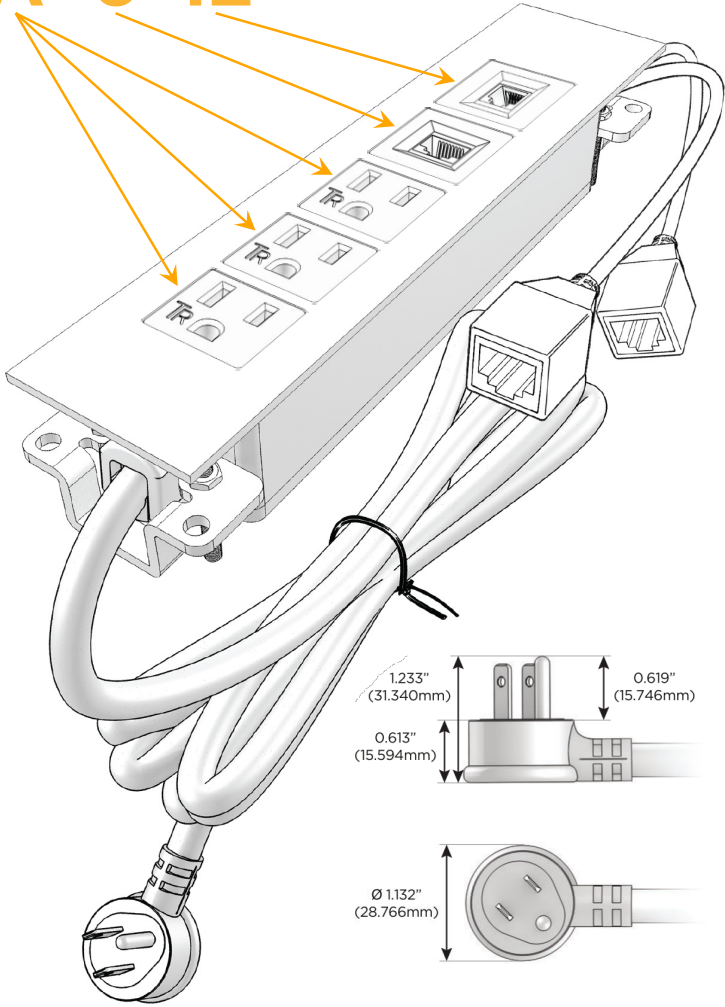

Trim Plate Finish: **CHAMPAGNE (ABS)**

Custom Finishes Available

M-POWER-5T-AAA612-CHATP

Features:

**Module/Port Options:**

- A** Tamper Resistant AC Receptacle
- E** USB-A & USB-C (20W)
- M** Double USB-A (Fast Charging Ports - 18W)
- H** HDMI
- 6** CAT 6
- 12** RJ 12
- X** Switched AC
- Y** 3-Way Switch (Low Voltage)
- V** USB-C (45W High Speed Charging Port)
- S** USB-C (25W High Speed Charging Port)
- R** Switched AC (Rocker Switch)
- D** Dimmer Switch

**Plug:**

Supplied with Low Profile Flat 45° Angle 120 VAC Plug

Optional Standard Straight 120 VAC Plug

Optional Straight 120 VAC Pass-through Plug

- CLEAN, COMPACT DESIGN
- STREAMLINED
- LOW PROFILE
- SIDE-EXITING CORDS
- PLUG & PLAY
- 6' AC CORD & PLUG (FLAT PLUG STANDARD)
- CUSTOMIZABLE CONFIGURATIONS AND FINISHES
- UL LISTED FOR MOUNTING IN FURNITURE
- 15A

# M-POWER-5T

AC POWER & DATA CONNECTIVITY SOLUTION

M-POWER-5T-AAA612-CHATP

Specs:

**Modules/Ports:**

- A** Tamper Resistant AC Receptacle
- 6** CAT 6
- 12** RJ 12

**A 6 12**

Distributed by