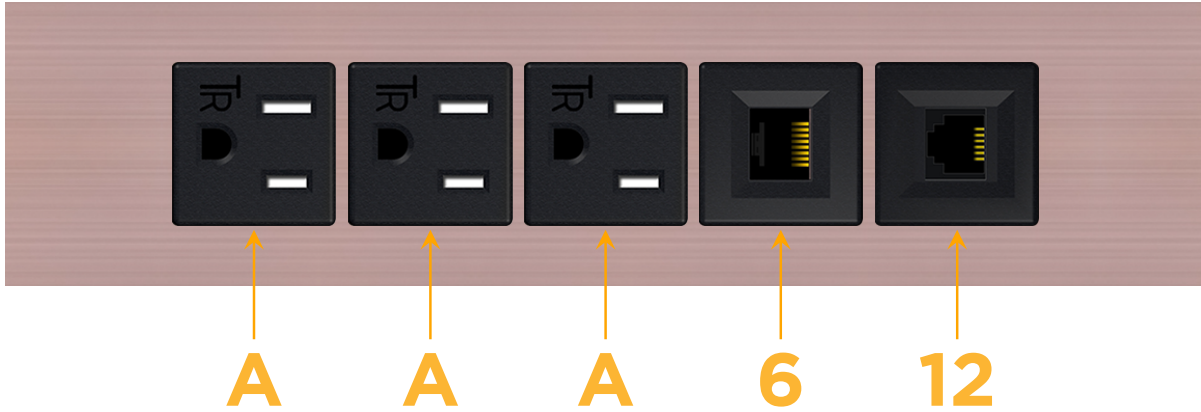

Trim Plate Finish: **CHAMPAGNE (ABS)**

Custom Finishes Available

M-POWER-5T-AAA612-CHATP

Features:

**Module/Port Options:**

- A** Tamper Resistant AC Receptacle
- E** USB-A & USB-C (20W)
- M** Double USB-A (Fast Charging Ports - 18W)
- H** HDMI
- 6** CAT 6
- 12** RJ 12
- X** Switched AC
- Y** 3-Way Switch (Low Voltage)
- V** USB-C (45W High Speed Charging Port)
- S** USB-C (25W High Speed Charging Port)
- R** Switched AC (Rocker Switch)
- D** Dimmer Switch

**Plug:**

Supplied with Low Profile Flat 45° Angle 120 VAC Plug

Optional Standard Straight 120 VAC Plug

Optional Straight 120 VAC Pass-through Plug

- CLEAN, COMPACT DESIGN
- STREAMLINED
- LOW PROFILE
- SIDE-EXITING CORDS
- PLUG & PLAY
- 6' AC CORD & PLUG (FLAT PLUG STANDARD)
- CUSTOMIZABLE CONFIGURATIONS AND FINISHES
- UL LISTED FOR MOUNTING IN FURNITURE
- 15A

# M-POWER-5T

AC POWER & DATA CONNECTIVITY SOLUTION

M-POWER-5T-AAA612-CHATP

Specs:

**Modules/Ports:**

- A** Tamper Resistant AC Receptacle
- 6** CAT 6
- 12** RJ 12

**A 6 12**

Distributed by